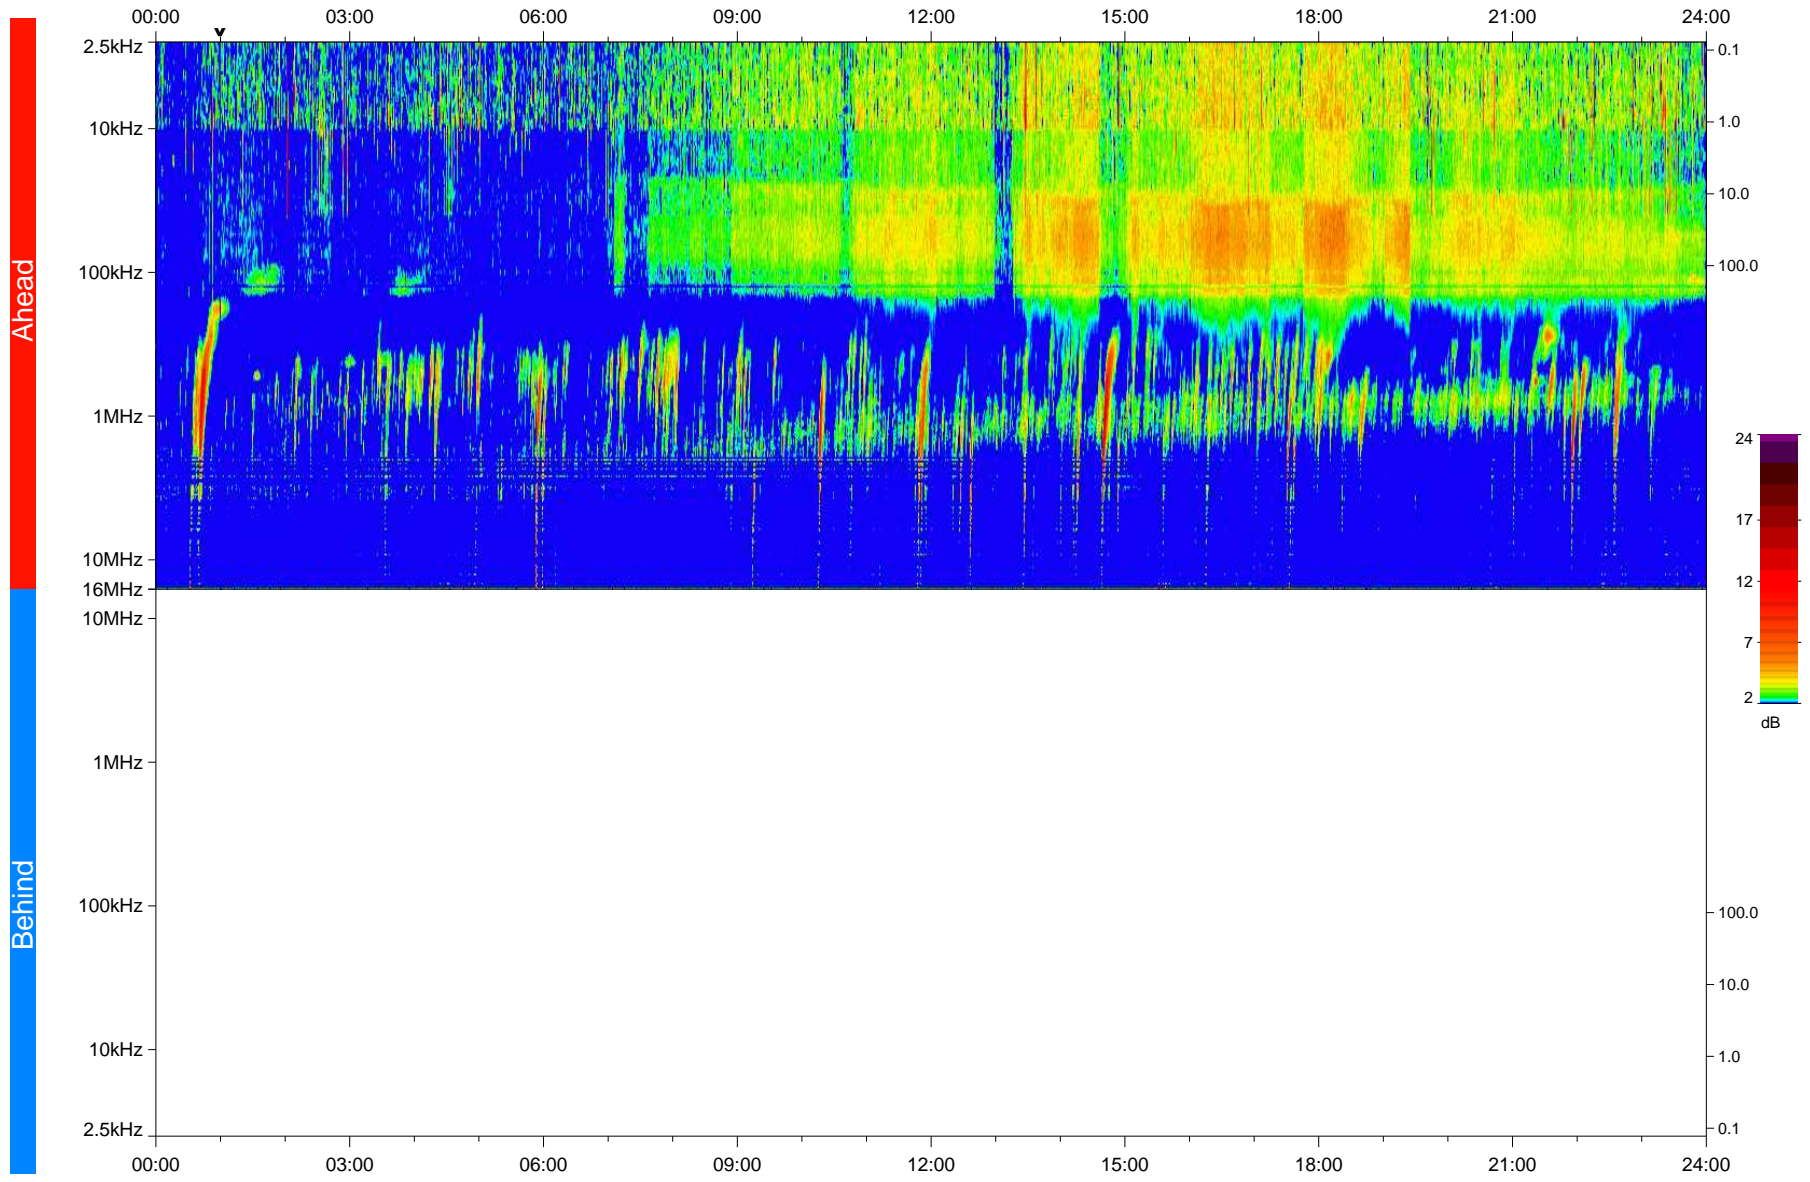

STEREO/WAVES Daily Summary - 27-Jul-2023 (DOY 208)

Ahead source file: swaves_ahead_2023_208_1_05.fin
Ahead PSE Angle: -1.8°

Behind PSE Angle: -1.0°
Behind source file: No STEREO-B data

Time (UTC)

file: stereo_swaves_daily-summary_color_20230727_v04
made by: space.umn.edu on macOS with IDL 8.8.2 on 2023-08-27 16:06:18, with TLib V946 / dynspec V311