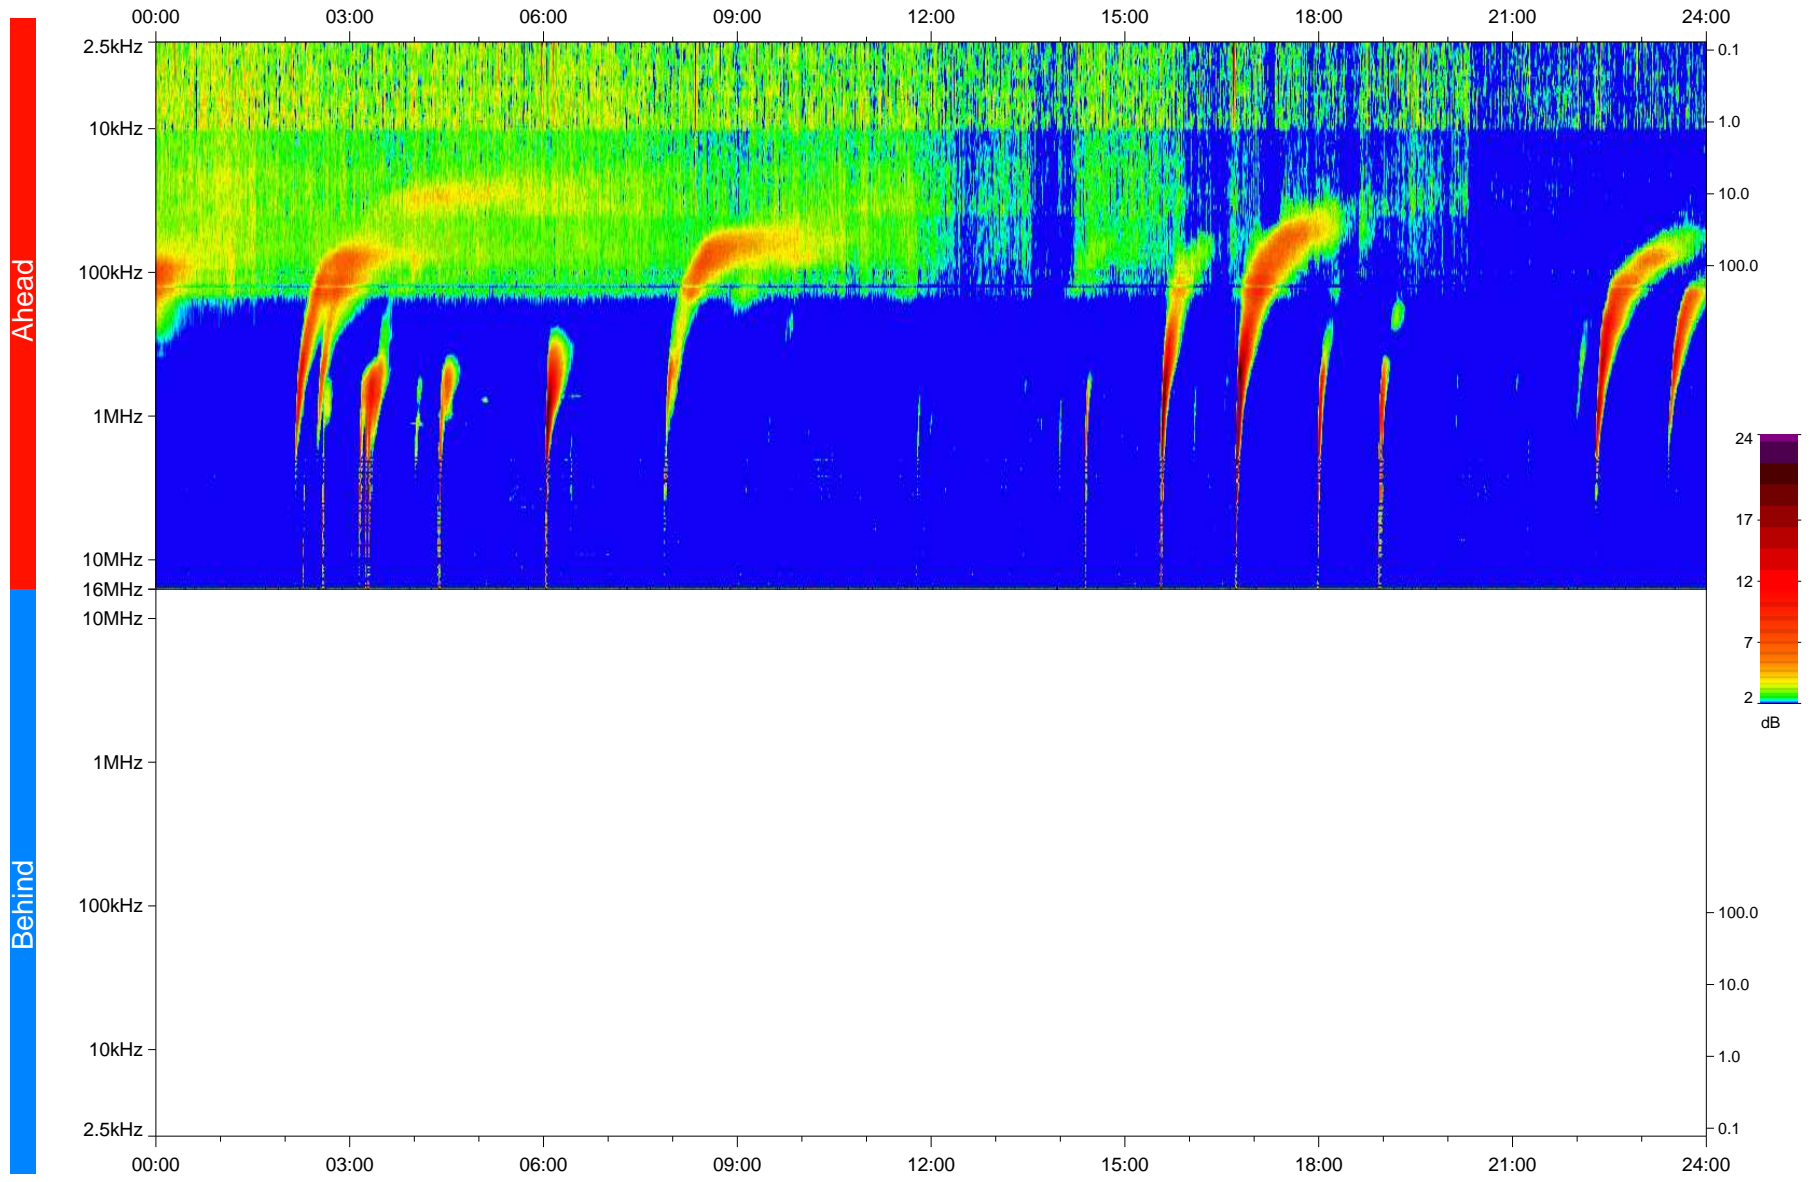

# STEREO/WAVES Daily Summary - 28-Jun-2023 (DOY 179)

Ahead source file: swaves\_ahead\_2023\_179\_1\_05.fin  
Ahead PSE Angle: -4.7°

Behind PSE Angle: 1.8°  
Behind source file: No STEREO-B data

Time (UTC)

file: stereo\_swaves\_daily-summary\_color\_20230628\_v04  
made by: space.umn.edu on macOS with IDL 8.8.2 on 2023-08-02 21:17:57, with TMLib V946 / dynspec V311