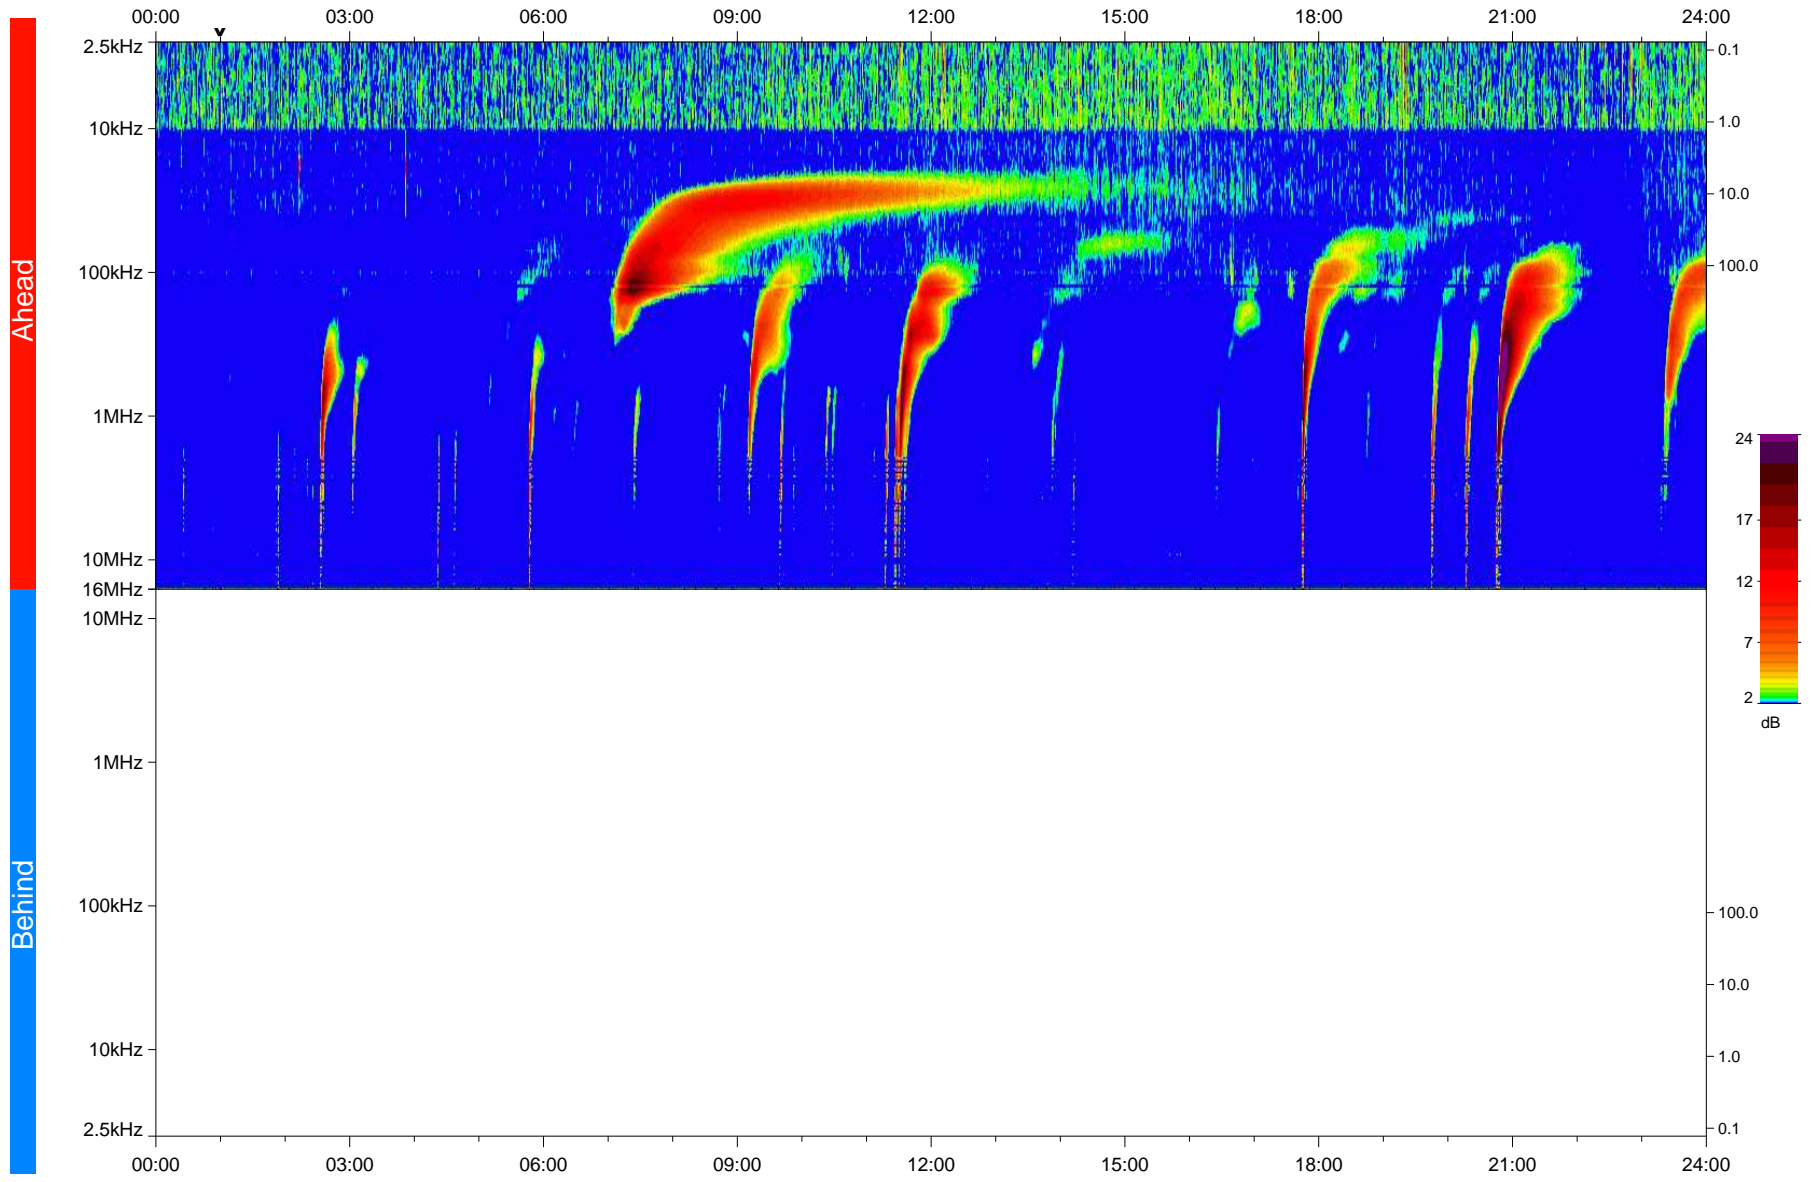

# STEREO/WAVES Daily Summary - 27-Jun-2023 (DOY 178)

Ahead source file: swaves\_ahead\_2023\_178\_1\_05.fin  
Ahead PSE Angle: -4.7°

Behind PSE Angle: 2.0°  
Behind source file: No STEREO-B data

Time (UTC)

file: stereo\_swaves\_daily-summary\_color\_20230627\_v04  
made by: space.umn.edu on macOS with IDL 8.8.2 on 2023-07-28 09:47:21, with TMLib V946 / dynspec V311