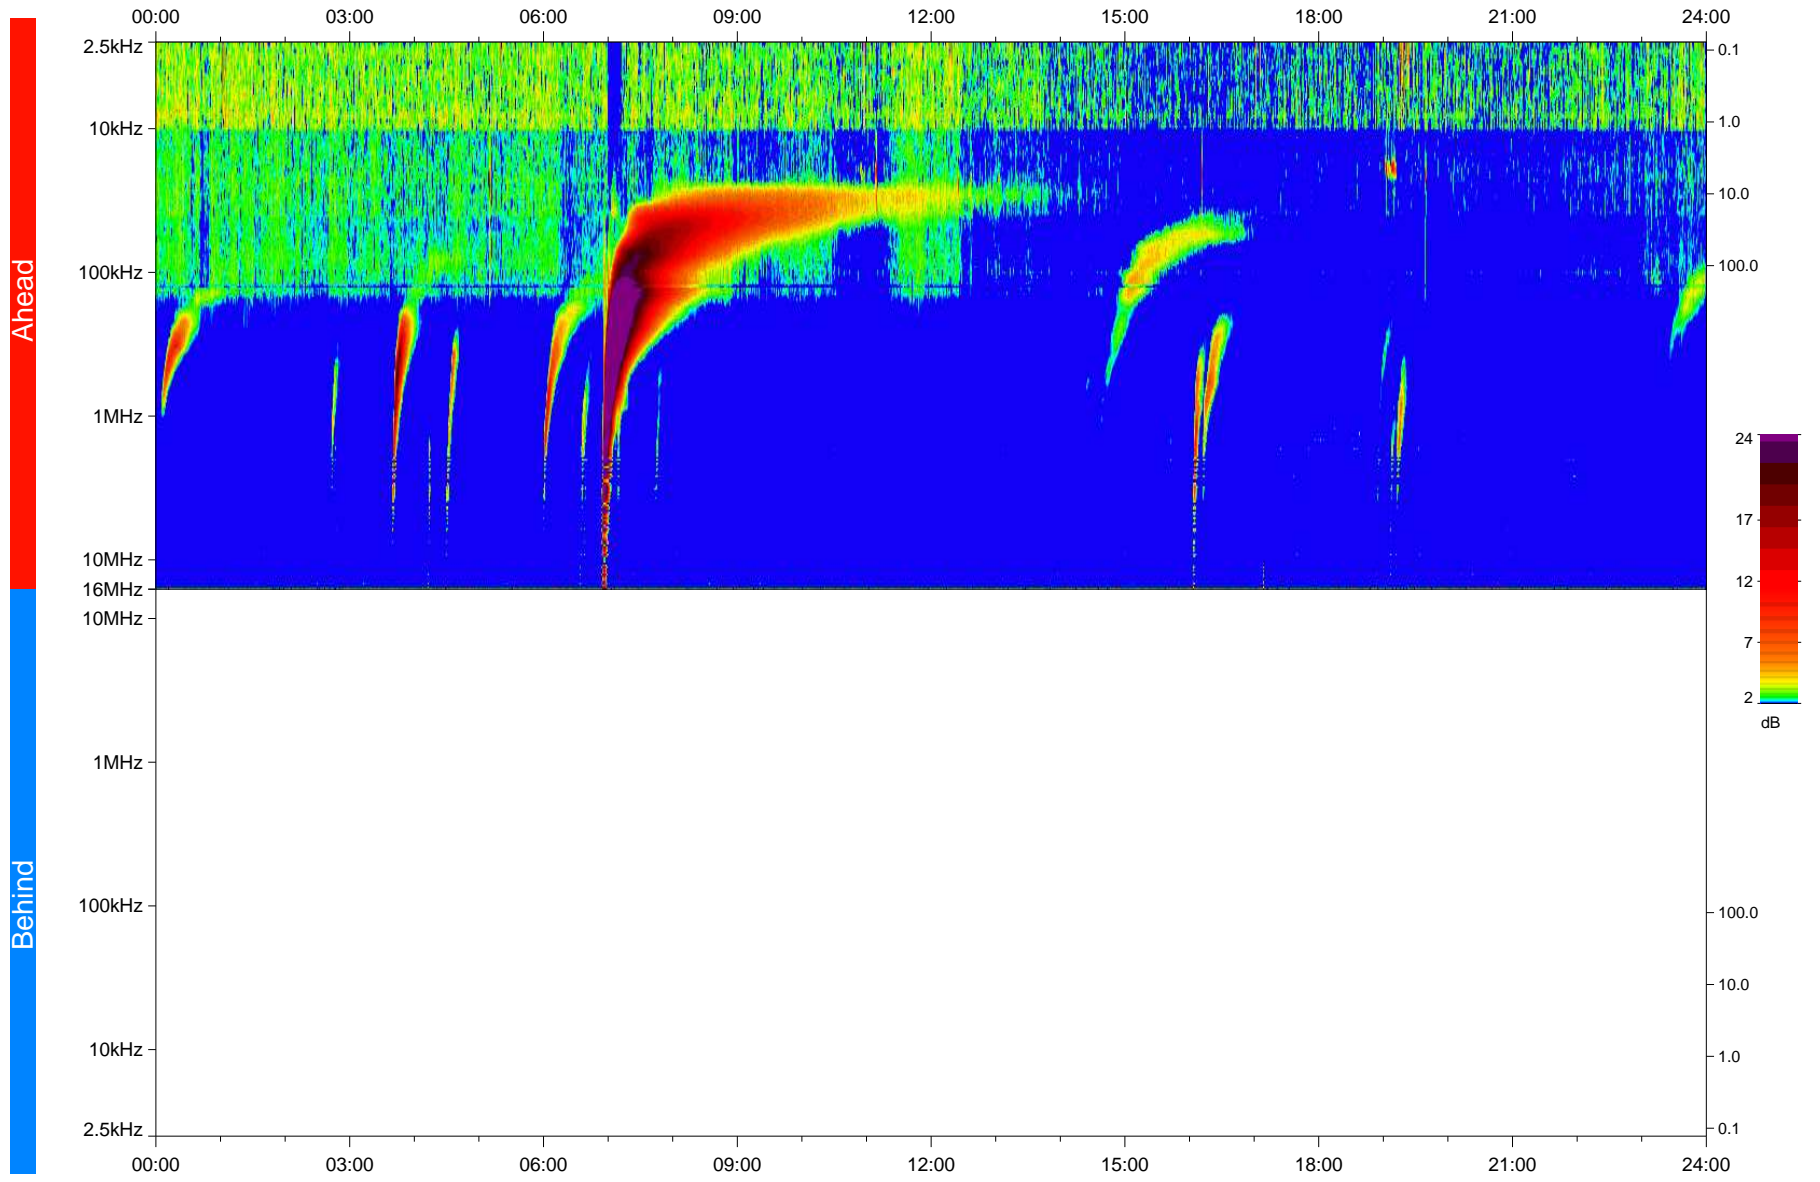

# STEREO/WAVES Daily Summary - 12-Jun-2023 (DOY 163)

Ahead source file: swaves\_ahead\_2023\_163\_1\_05.fin  
Ahead PSE Angle: -6.2°

Behind PSE Angle: 3.3°  
Behind source file: No STEREO-B data

Time (UTC)

file: stereo\_swaves\_daily-summary\_color\_20230612\_v04  
made by: space.umn.edu on macOS with IDL 8.8.2 on 2023-07-14 08:40:42, with TMatlab V946 / dynspec V311