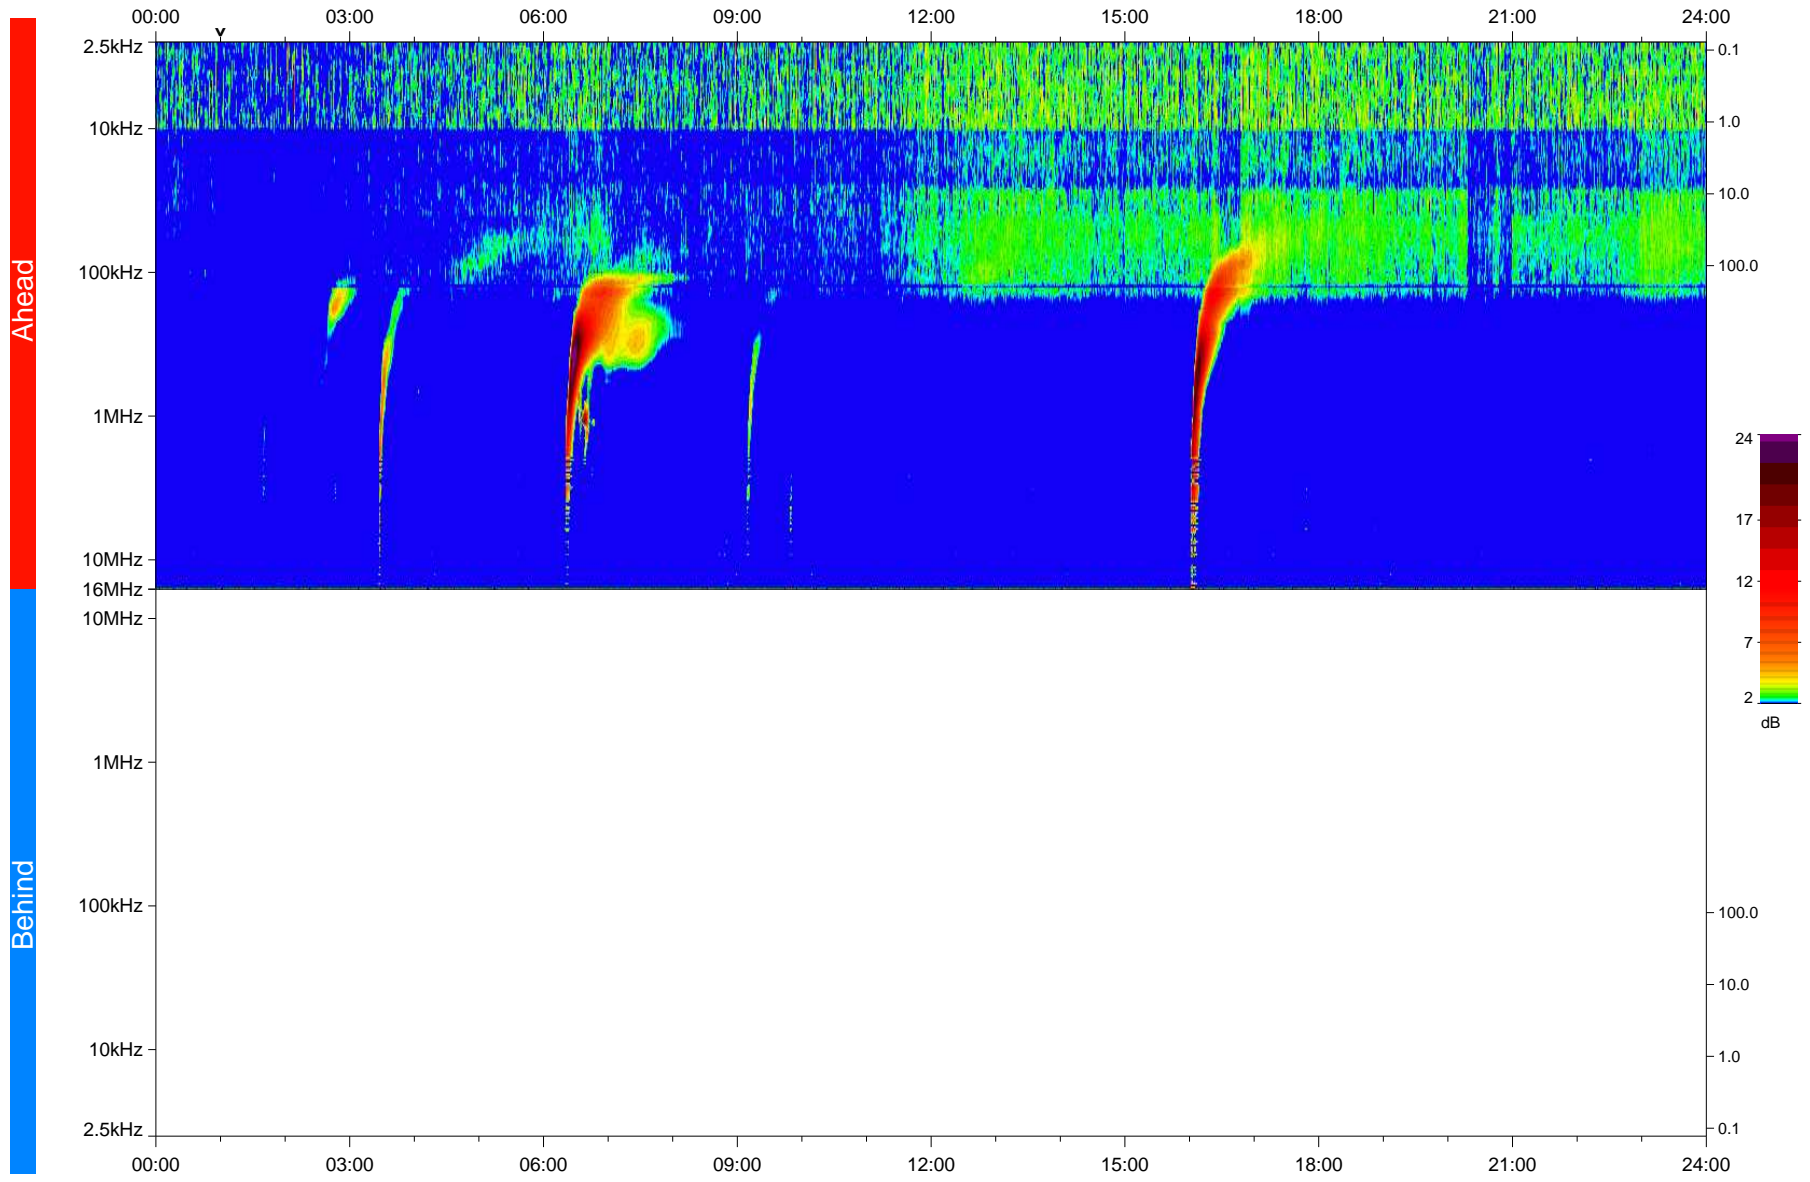

STEREO/WAVES Daily Summary - 07-Jun-2023 (DOY 158)

Ahead source file: swaves_ahead_2023_158_1_05.fin
Ahead PSE Angle: -6.7°

Behind PSE Angle: 3.7°
Behind source file: No STEREO-B data

Time (UTC)

file: stereo_swaves_daily-summary_color_20230607_v04
made by: space.umn.edu on macOS with IDL 8.8.2 on 2023-07-08 13:16:07, with TMLib V946 / dynspec V311