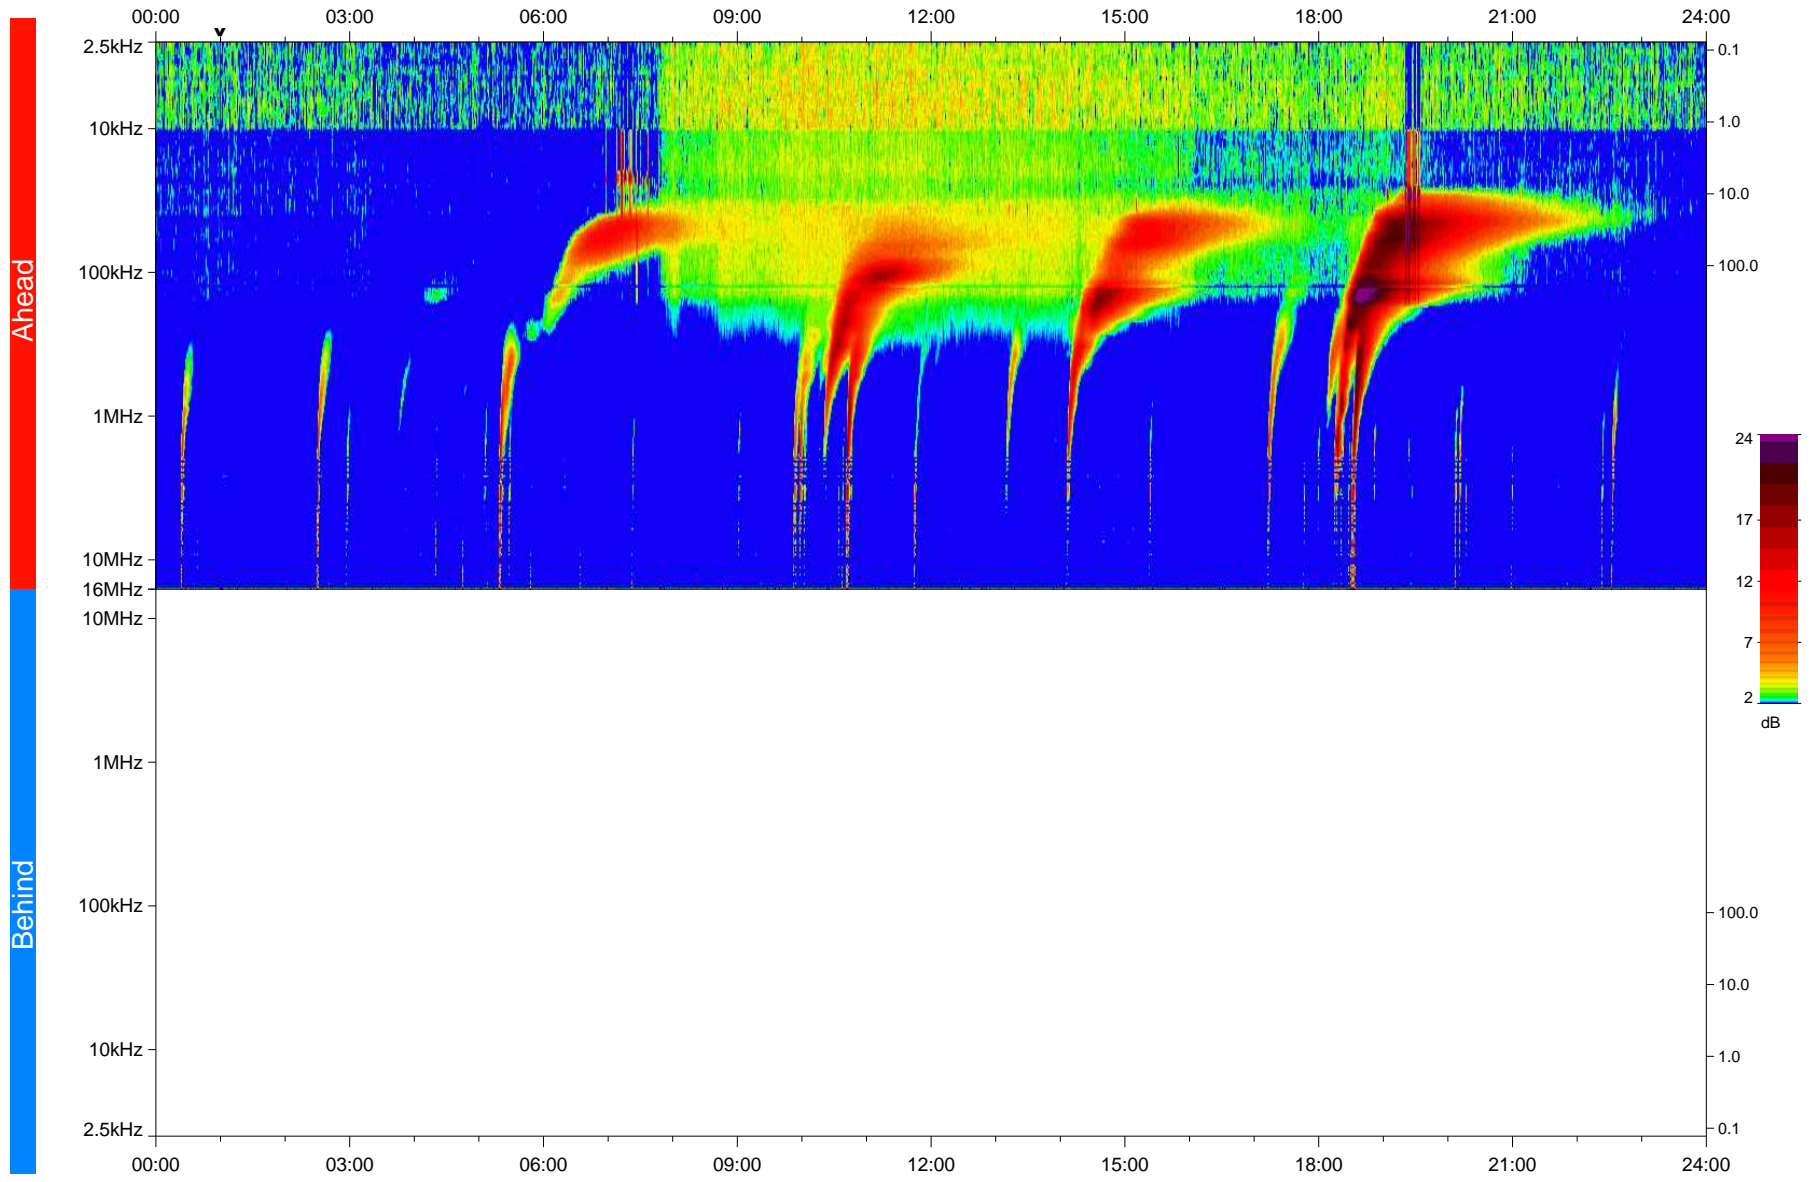

# STEREO/WAVES Daily Summary - 05-Jun-2023 (DOY 156)

Ahead source file: swaves\_ahead\_2023\_156\_1\_05.fin  
Ahead PSE Angle: -6.9°

Behind PSE Angle: 3.9°  
Behind source file: No STEREO-B data

Time (UTC)

file: stereo\_swaves\_daily-summary\_color\_20230605\_v04  
made by: space.umn.edu on macOS with IDL 8.8.2 on 2023-07-06 07:22:44, with TLib V946 / dynspec V311