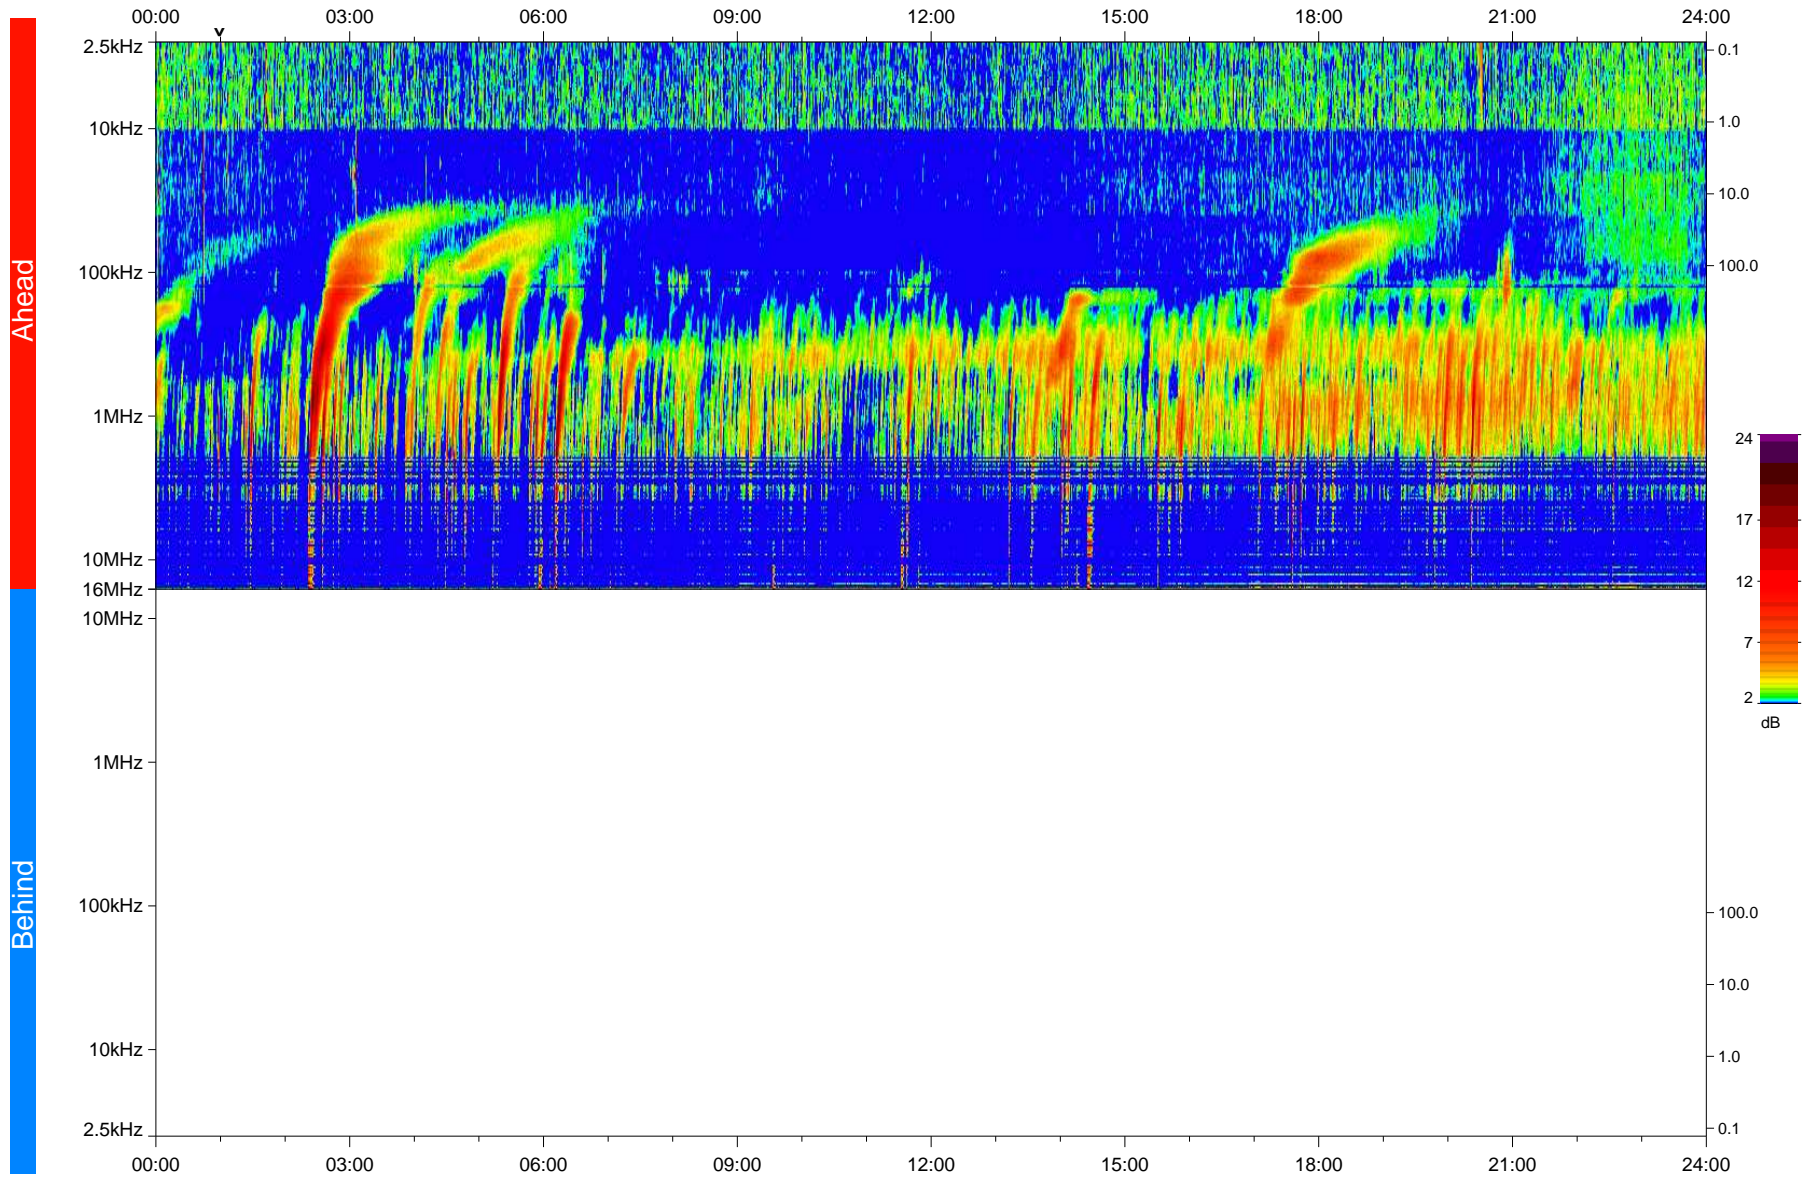

# STEREO/WAVES Daily Summary - 22-May-2023 (DOY 142)

Ahead source file: swaves\_ahead\_2023\_142\_1\_05.fin  
Ahead PSE Angle: -8.2°

Behind PSE Angle: 4.9°  
Behind source file: No STEREO-B data

Time (UTC)

file: stereo\_swaves\_daily-summary\_color\_20230522\_v04  
made by: space.umn.edu on macOS with IDL 8.8.2 on 2023-06-22 16:13:39, with TMLib V946 / dynspec V311