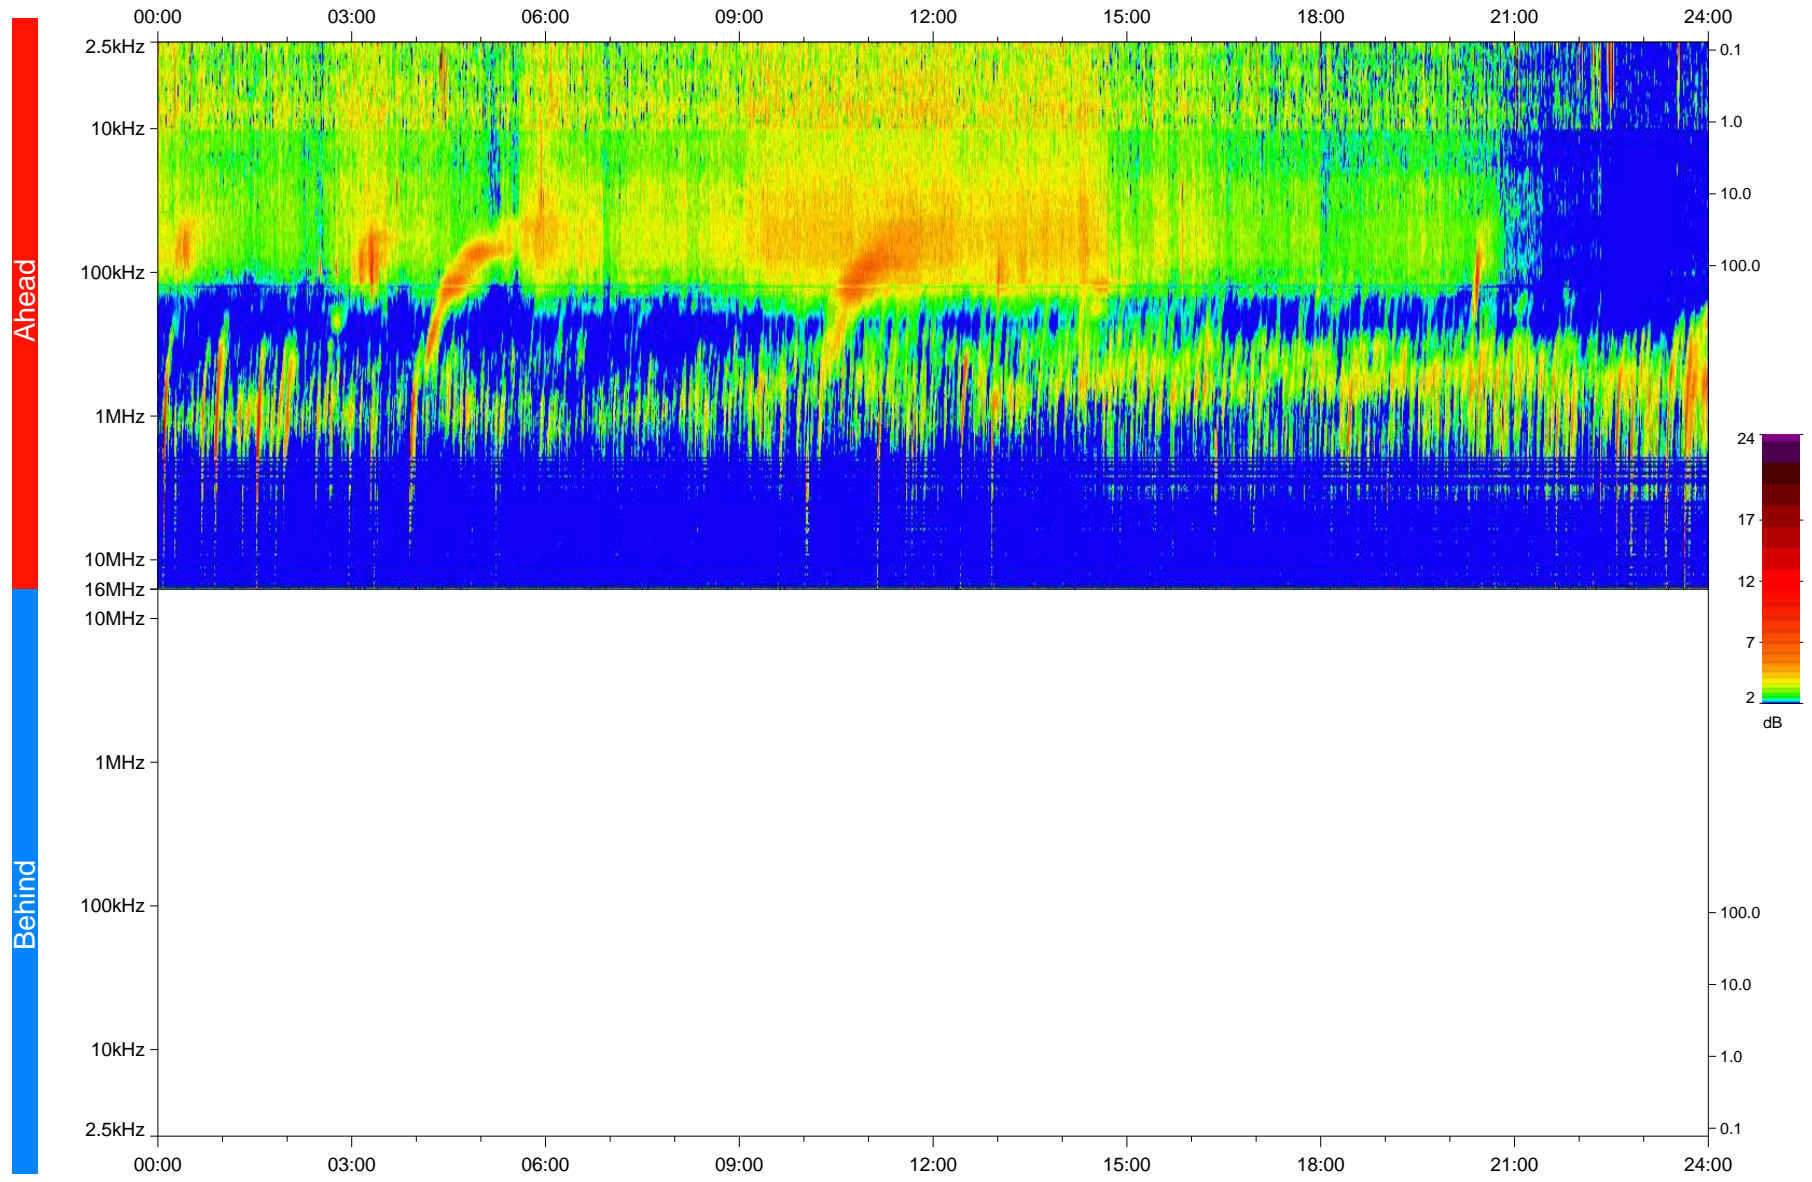

# STEREO/WAVES Daily Summary - 21-May-2023 (DOY 141)

Ahead source file: swaves\_ahead\_2023\_141\_1\_05.fin  
Ahead PSE Angle: -8.2°

Behind PSE Angle: 5.0°  
Behind source file: No STEREO-B data

Time (UTC)

file: stereo\_swaves\_daily-summary\_color\_20230521\_v04  
made by: space.umn.edu on macOS with IDL 8.8.2 on 2023-06-21 13:43:03, with TLib V946 / dynspec V311