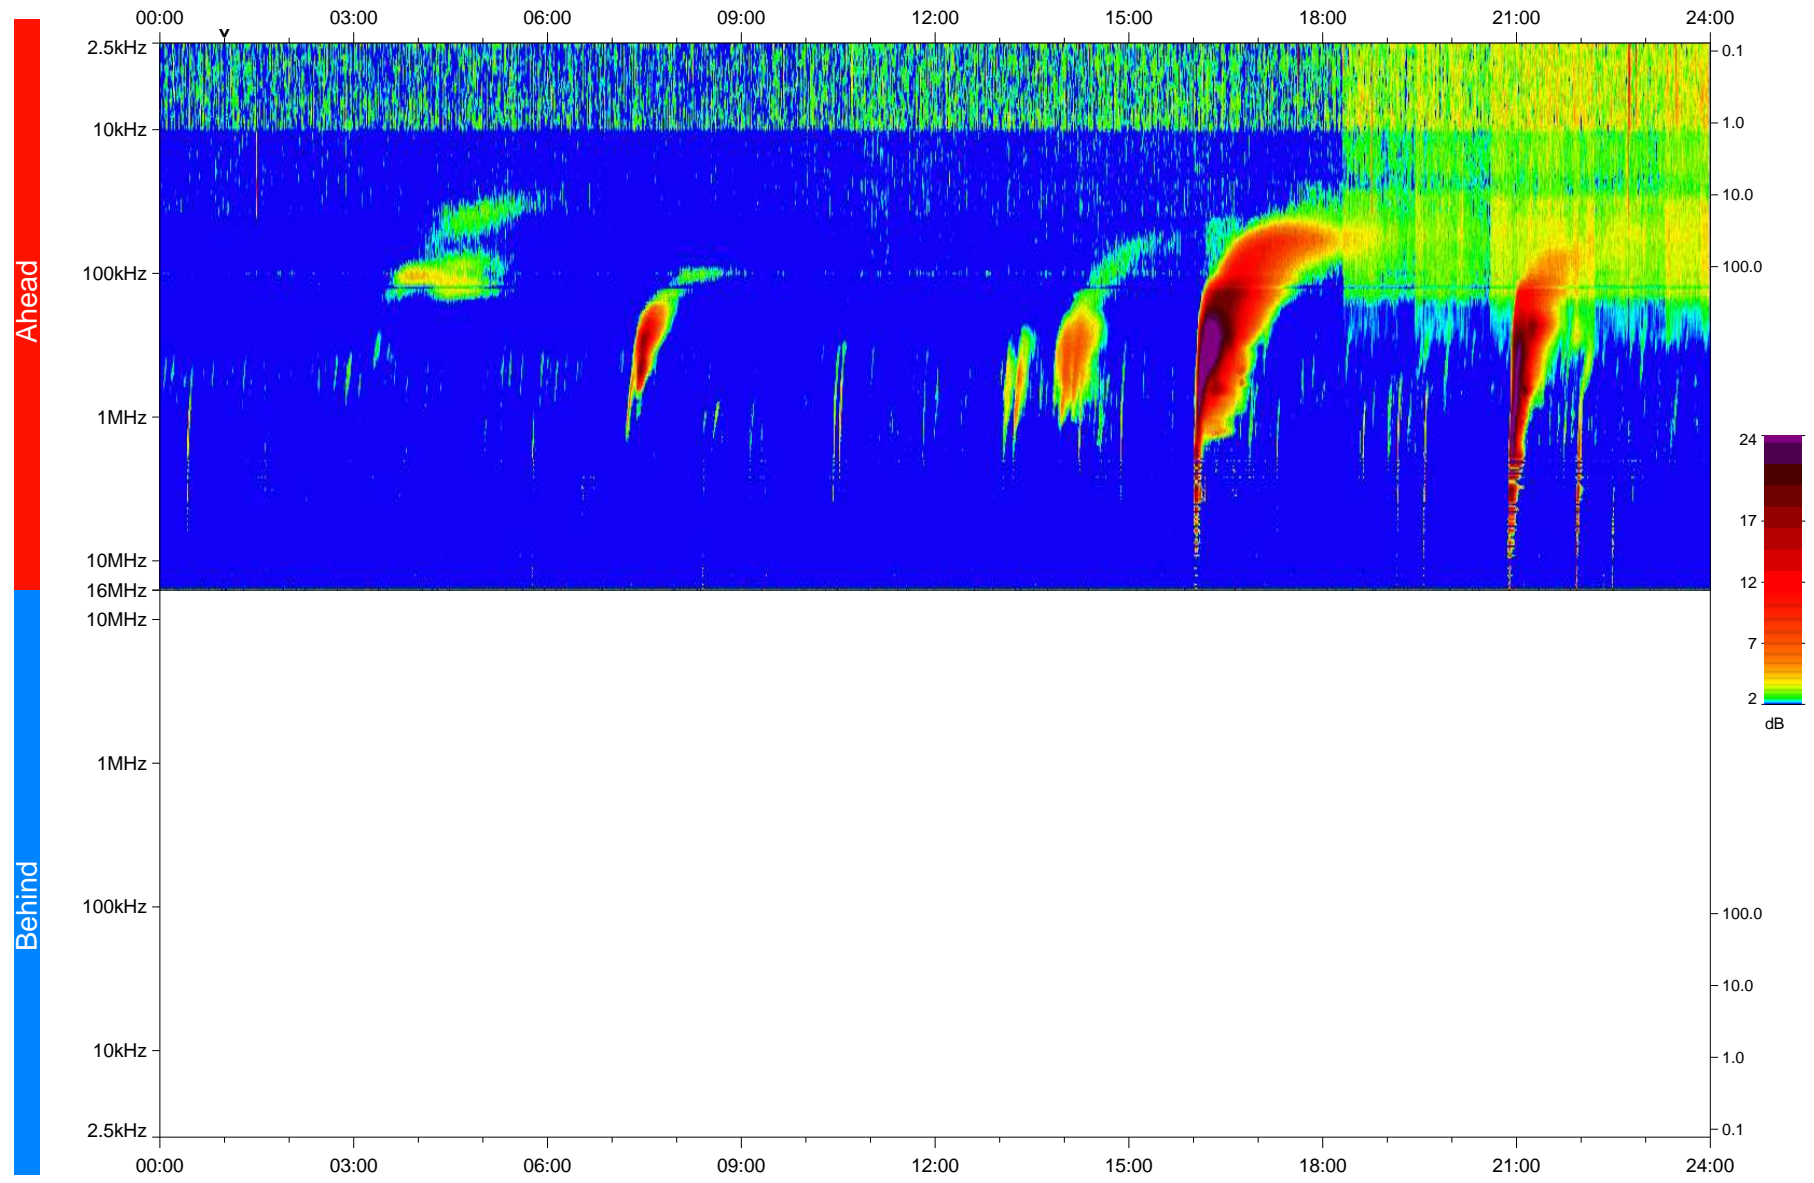

# STEREO/WAVES Daily Summary - 18-May-2023 (DOY 138)

Ahead source file: swaves\_ahead\_2023\_138\_1\_05.fin  
Ahead PSE Angle: -8.5°

Behind PSE Angle: 5.2°  
Behind source file: No STEREO-B data

Time (UTC)

file: stereo\_swaves\_daily-summary\_color\_20230518\_v04  
made by: space.umn.edu on macOS with IDL 8.8.2 on 2023-06-18 08:47:53, with TMatlab V946 / dynspec V311