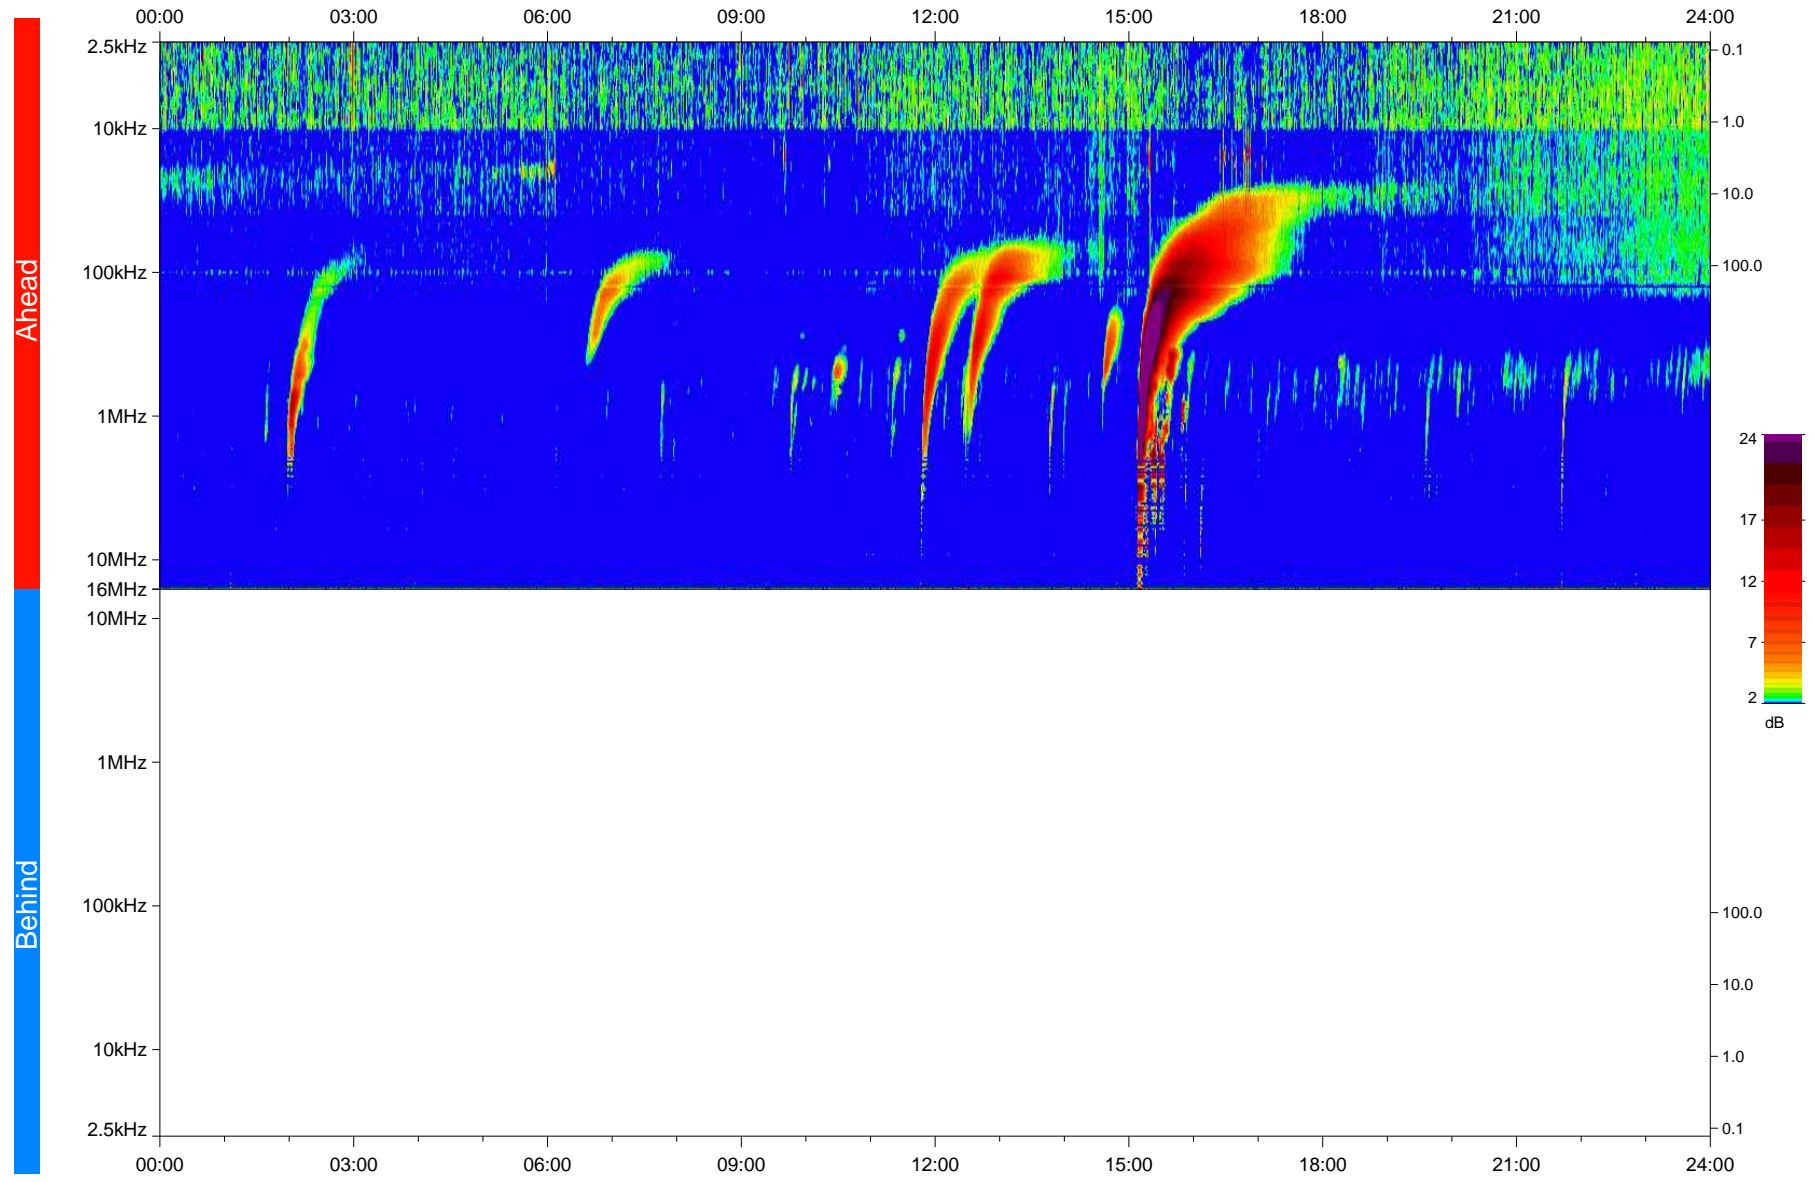

# STEREO/WAVES Daily Summary - 17-May-2023 (DOY 137)

Ahead source file: swaves\_ahead\_2023\_137\_1\_05.fin  
Ahead PSE Angle: -8.6°

Behind PSE Angle: 5.2°  
Behind source file: No STEREO-B data

Time (UTC)

file: stereo\_swaves\_daily-summary\_color\_20230517\_v04  
made by: space.umn.edu on macOS with IDL 8.8.2 on 2023-06-17 08:44:15, with TMLib V946 / dynspec V311