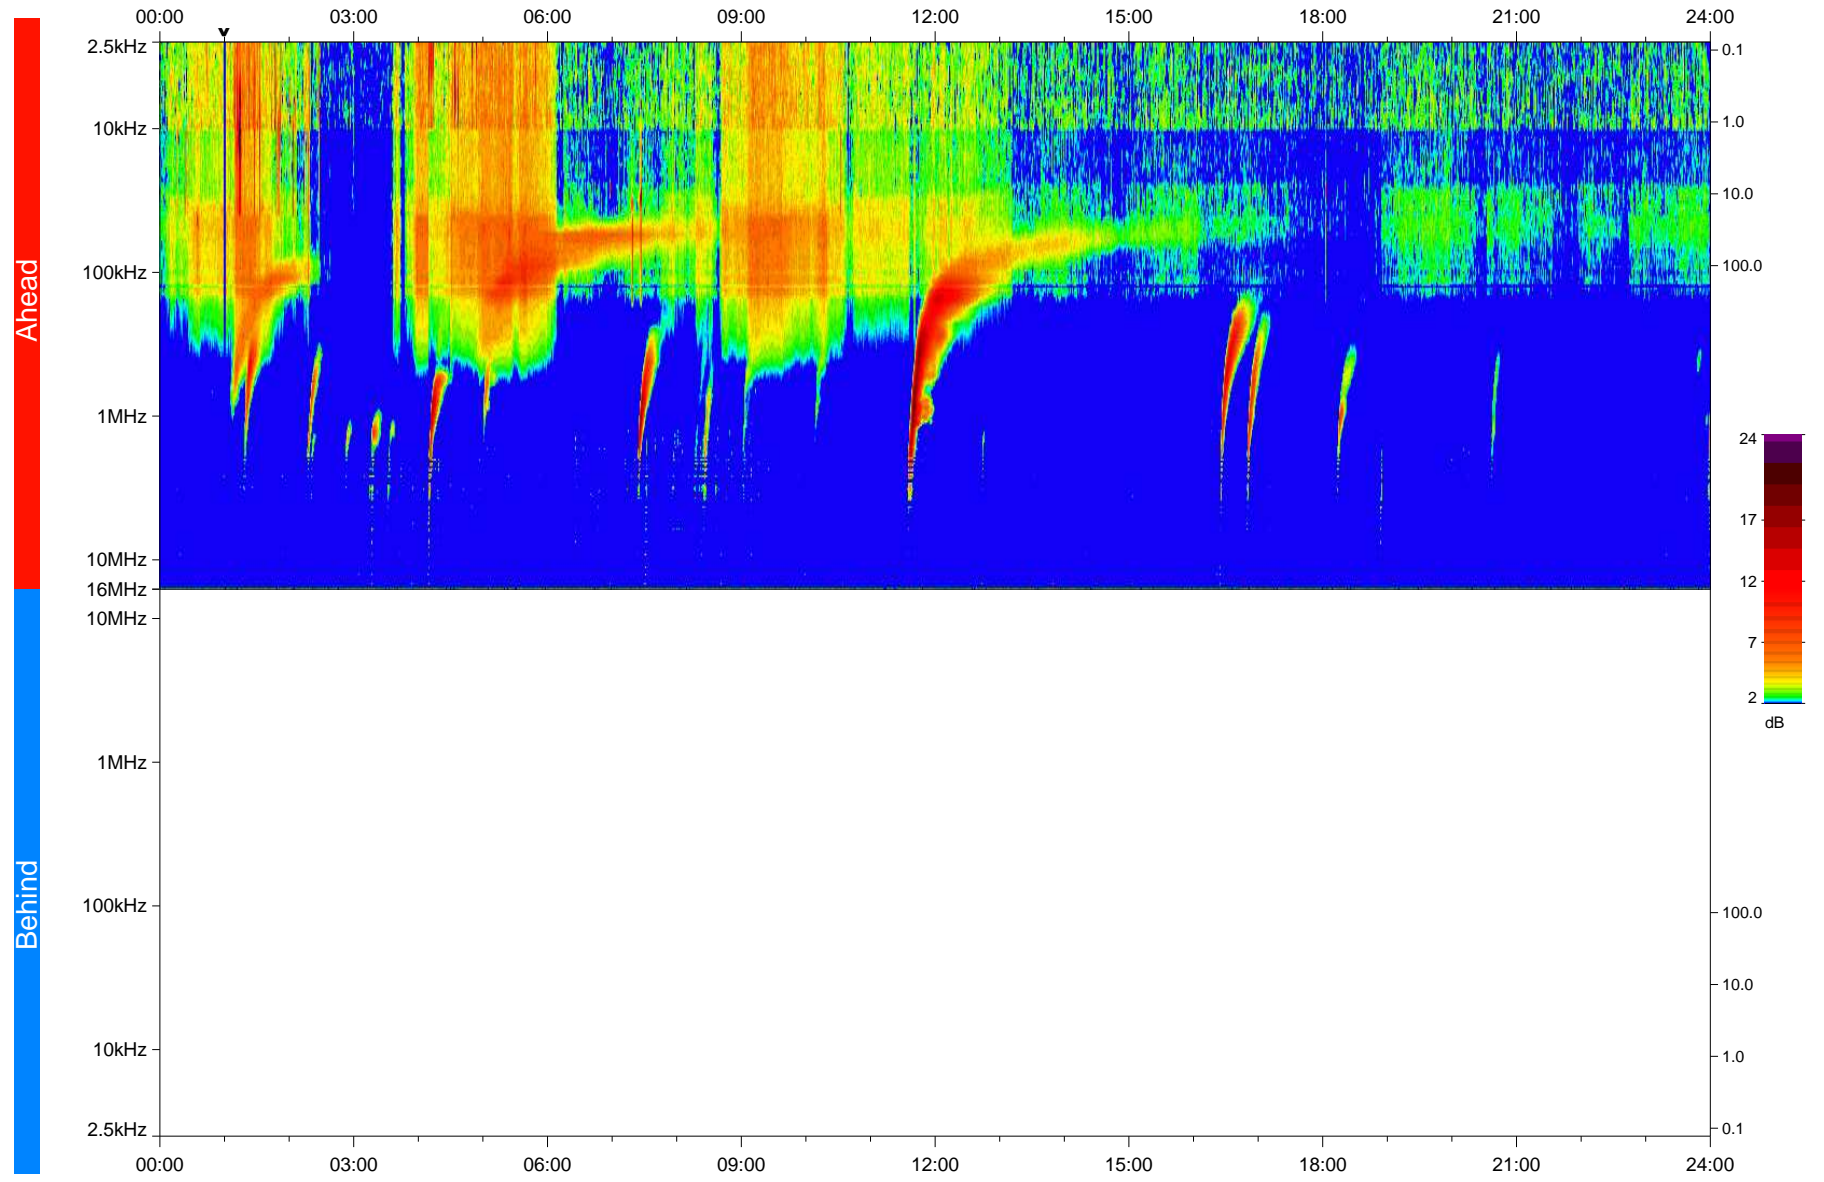

# STEREO/WAVES Daily Summary - 12-May-2023 (DOY 132)

Ahead source file: swaves\_ahead\_2023\_132\_1\_05.fin  
Ahead PSE Angle: -8.9°

Behind PSE Angle: 5.7°  
Behind source file: No STEREO-B data

Time (UTC)

file: stereo\_swaves\_daily-summary\_color\_20230512\_v04  
made by: space.umn.edu on macOS with IDL 8.8.2 on 2023-06-12 16:58:10, with TLib V946 / dynspec V311