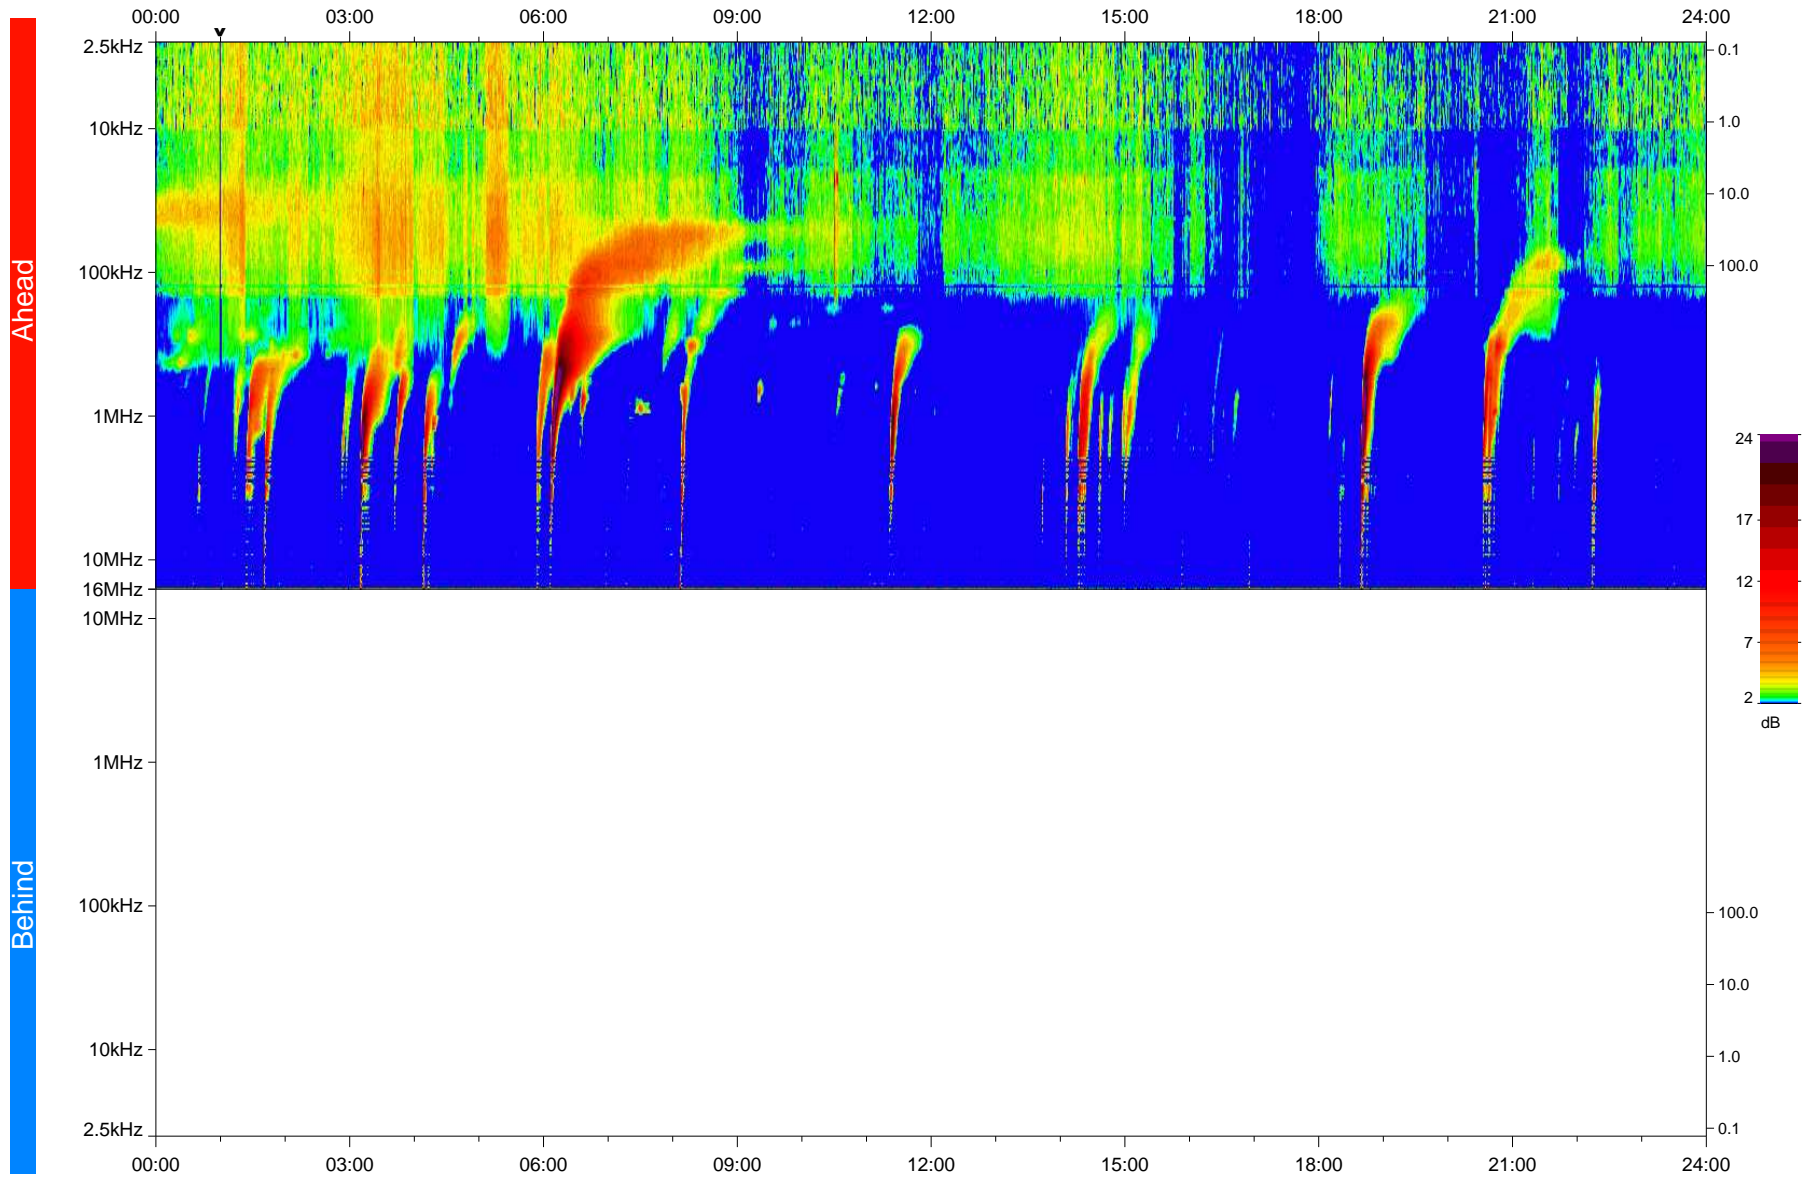

# STEREO/WAVES Daily Summary - 10-May-2023 (DOY 130)

Ahead source file: swaves\_ahead\_2023\_130\_1\_05.fin  
Ahead PSE Angle: -9.1°

Behind PSE Angle: 5.8°  
Behind source file: No STEREO-B data

Time (UTC)

file: stereo\_swaves\_daily-summary\_color\_20230510\_v04  
made by: space.umn.edu on macOS with IDL 8.8.2 on 2023-06-11 17:04:12, with Tlib V946 / dynspec V311