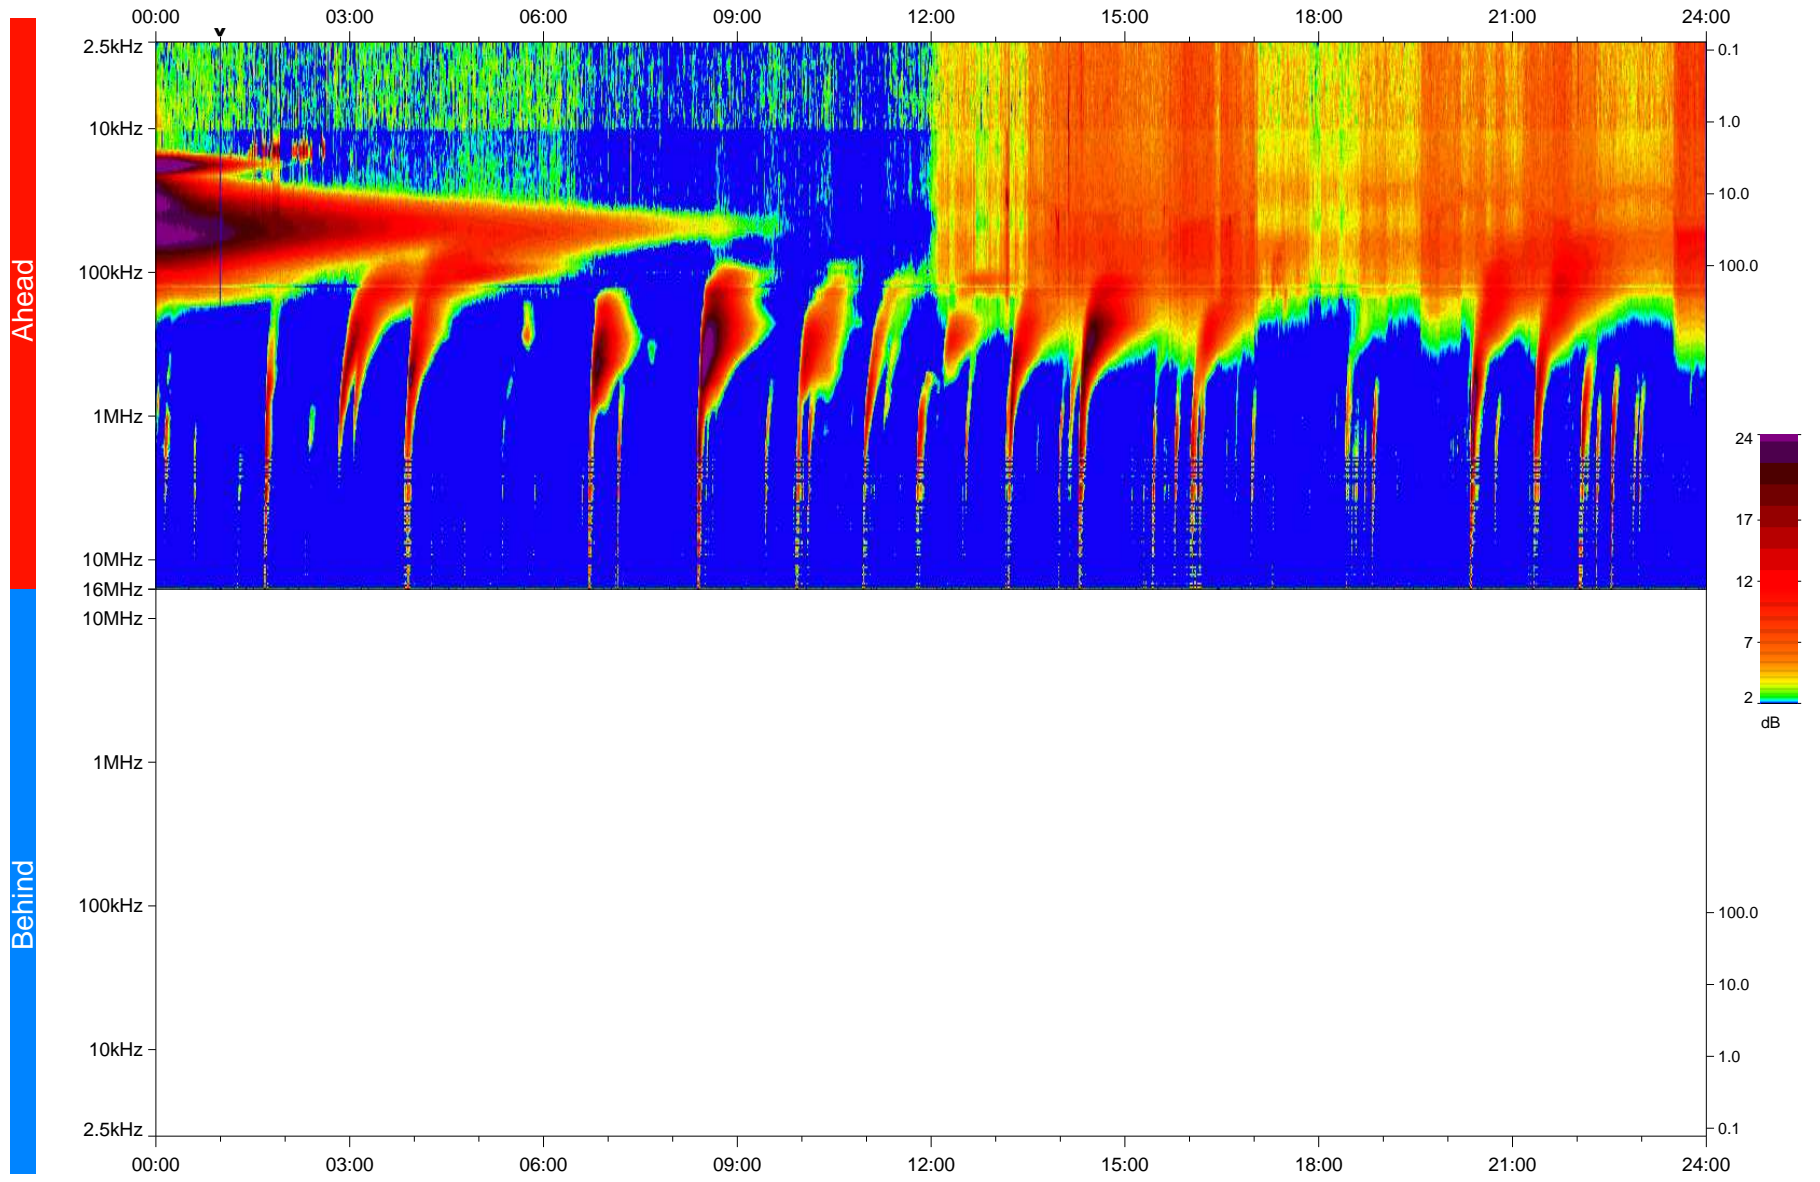

# STEREO/WAVES Daily Summary - 08-May-2023 (DOY 128)

Ahead source file: swaves\_ahead\_2023\_128\_1\_05.fin  
Ahead PSE Angle: -9.3°

Behind PSE Angle: 5.8°  
Behind source file: No STEREO-B data

Time (UTC)

file: stereo\_swaves\_daily-summary\_color\_20230508\_v04  
made by: space.umn.edu on macOS with IDL 8.8.2 on 2023-06-08 15:44:56, with TMatlab V946 / dynspec V311