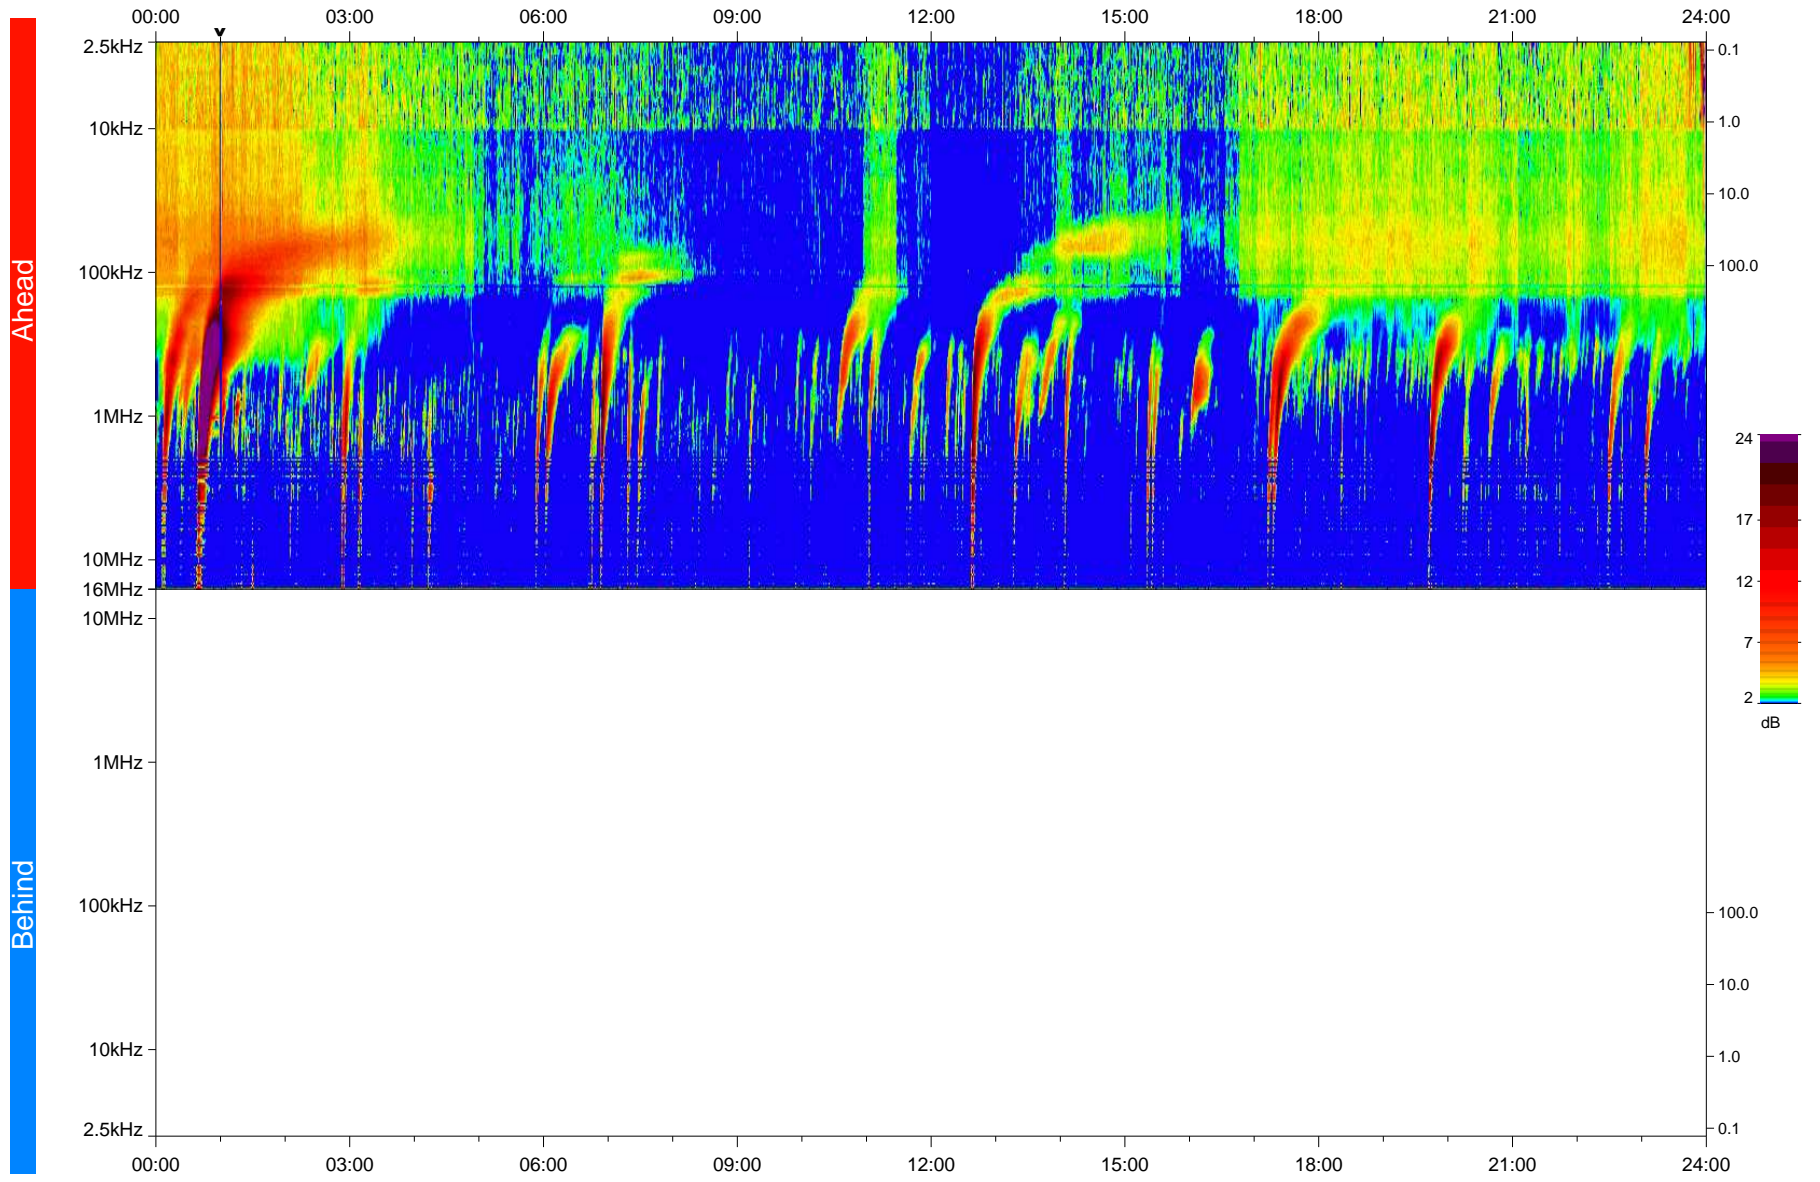

STEREO/WAVES Daily Summary - 06-May-2023 (DOY 126)

Ahead source file: swaves_ahead_2023_126_1_05.fin
Ahead PSE Angle: -9.4°

Behind PSE Angle: 6.0°
Behind source file: No STEREO-B data

Time (UTC)

file: stereo_swaves_daily-summary_color_20230506_v04
made by: space.umn.edu on macOS with IDL 8.8.2 on 2023-06-06 15:52:32, with TLib V946 / dynspec V311