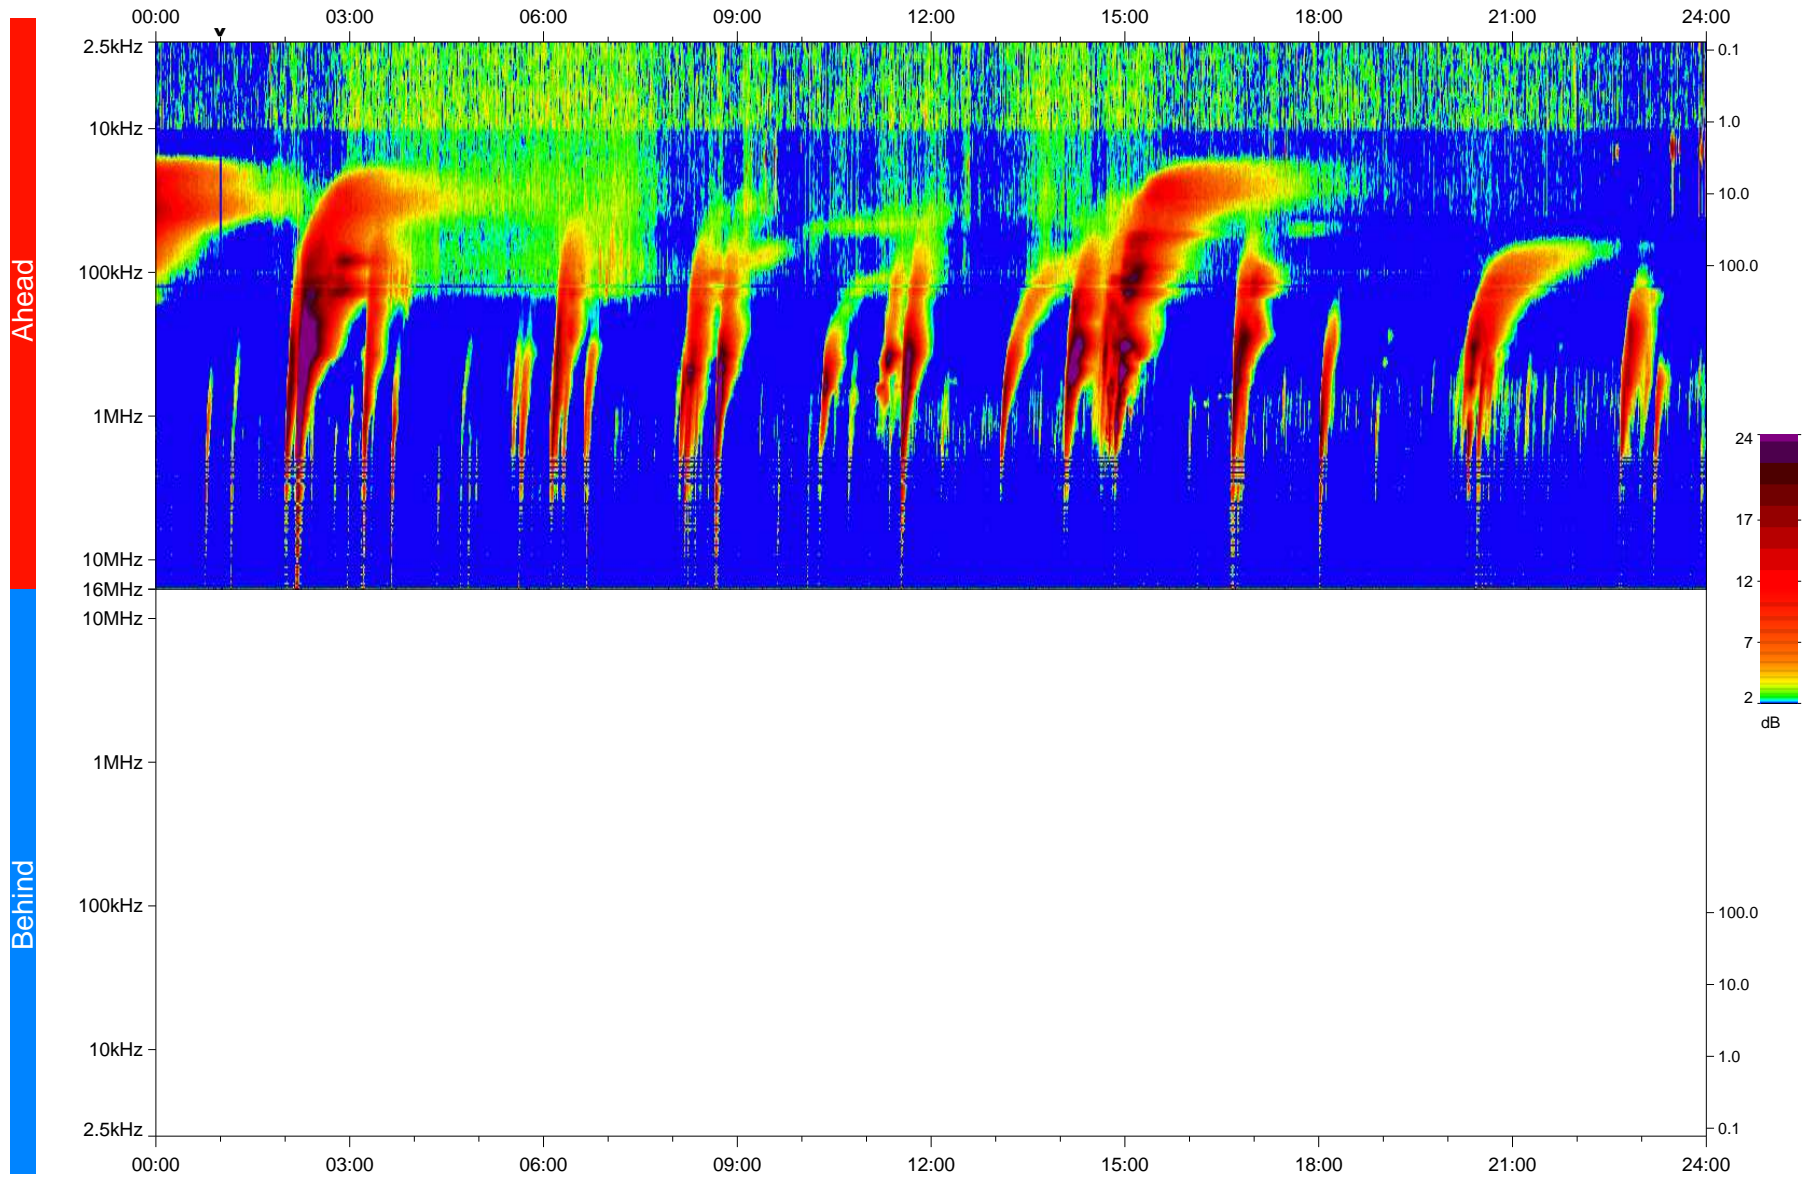

# STEREO/WAVES Daily Summary - 30-Apr-2023 (DOY 120)

Ahead source file: swaves\_ahead\_2023\_120\_1\_05.fin  
Ahead PSE Angle: -9.9°

Behind PSE Angle: 6.4°  
Behind source file: No STEREO-B data

Time (UTC)

file: stereo\_swaves\_daily-summary\_color\_20230430\_v04  
made by: space.umn.edu on macOS with IDL 8.8.2 on 2023-06-02 07:54:56, with TMatlab V946 / dynspec V311