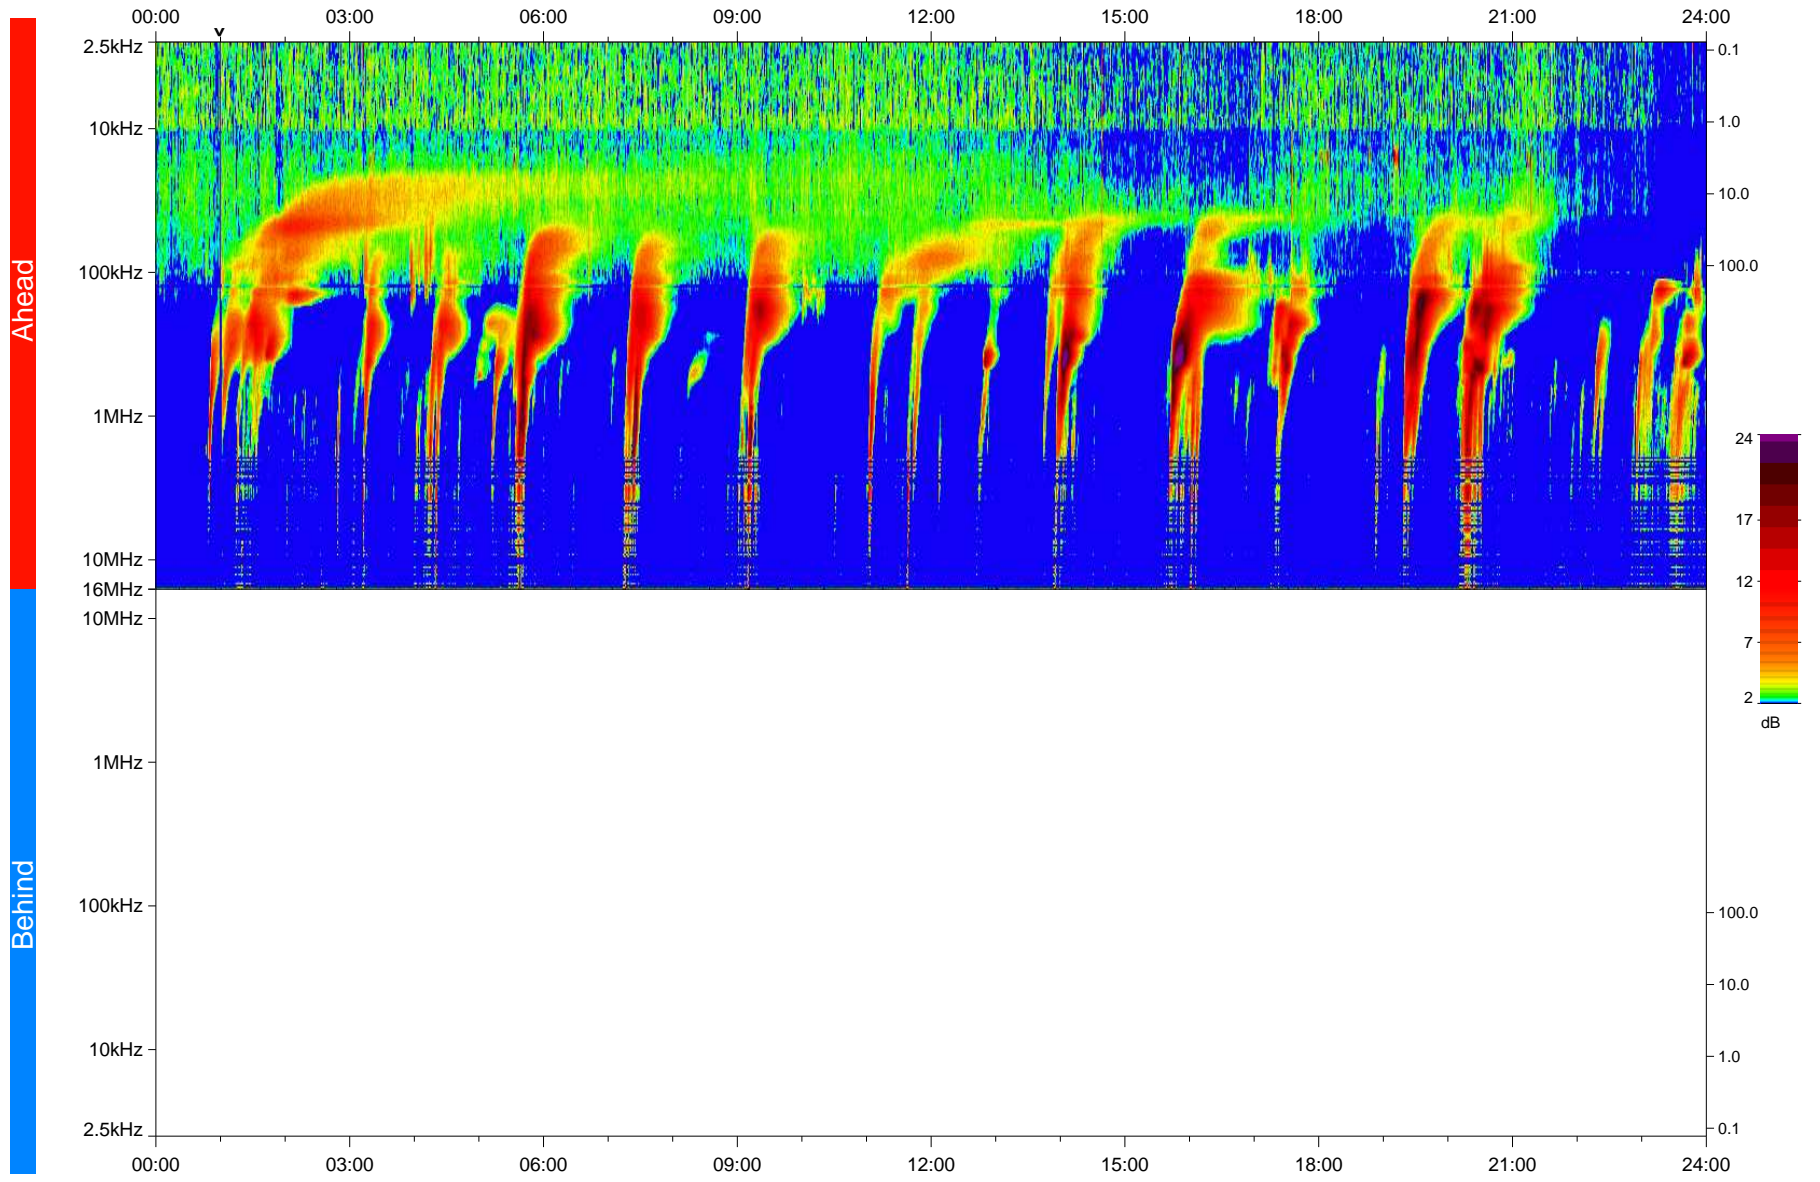

STEREO/WAVES Daily Summary - 28-Apr-2023 (DOY 118)

Ahead source file: swaves_ahead_2023_118_1_05.fin
Ahead PSE Angle: -10.0°

Behind PSE Angle: 6.5°
Behind source file: No STEREO-B data

Time (UTC)

file: stereo_swaves_daily-summary_color_20230428_v04
made by: space.umn.edu on macOS with IDL 8.8.2 on 2023-05-29 10:28:02, with TMLib V946 / dynspec V311