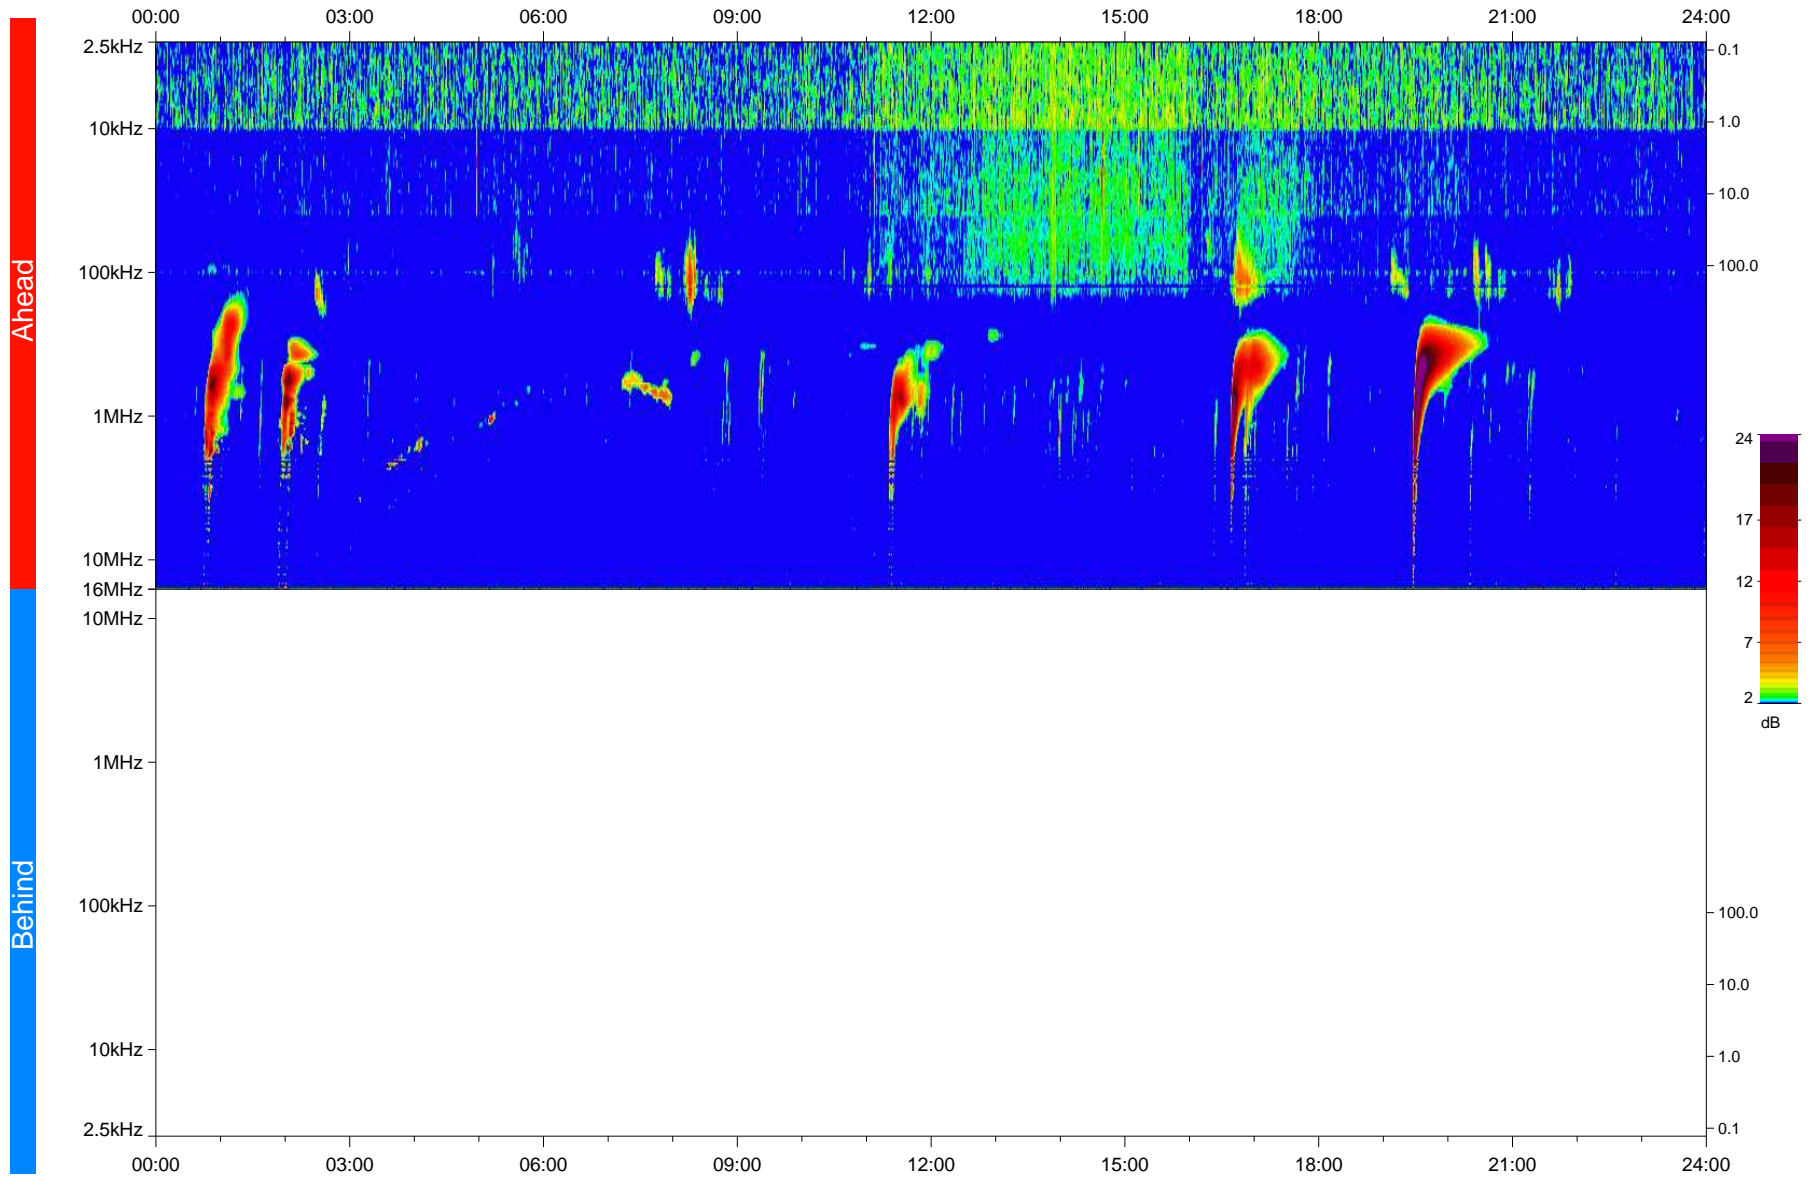

STEREO/WAVES Daily Summary - 27-Apr-2023 (DOY 117)

Ahead source file: swaves_ahead_2023_117_1_05.fin
Ahead PSE Angle: -10.1°

Behind PSE Angle: 6.5°
Behind source file: No STEREO-B data

Time (UTC)

file: stereo_swaves_daily-summary_color_20230427_v04
made by: space.umn.edu on macOS with IDL 8.8.2 on 2023-05-28 06:36:11, with TLib V946 / dynspec V311