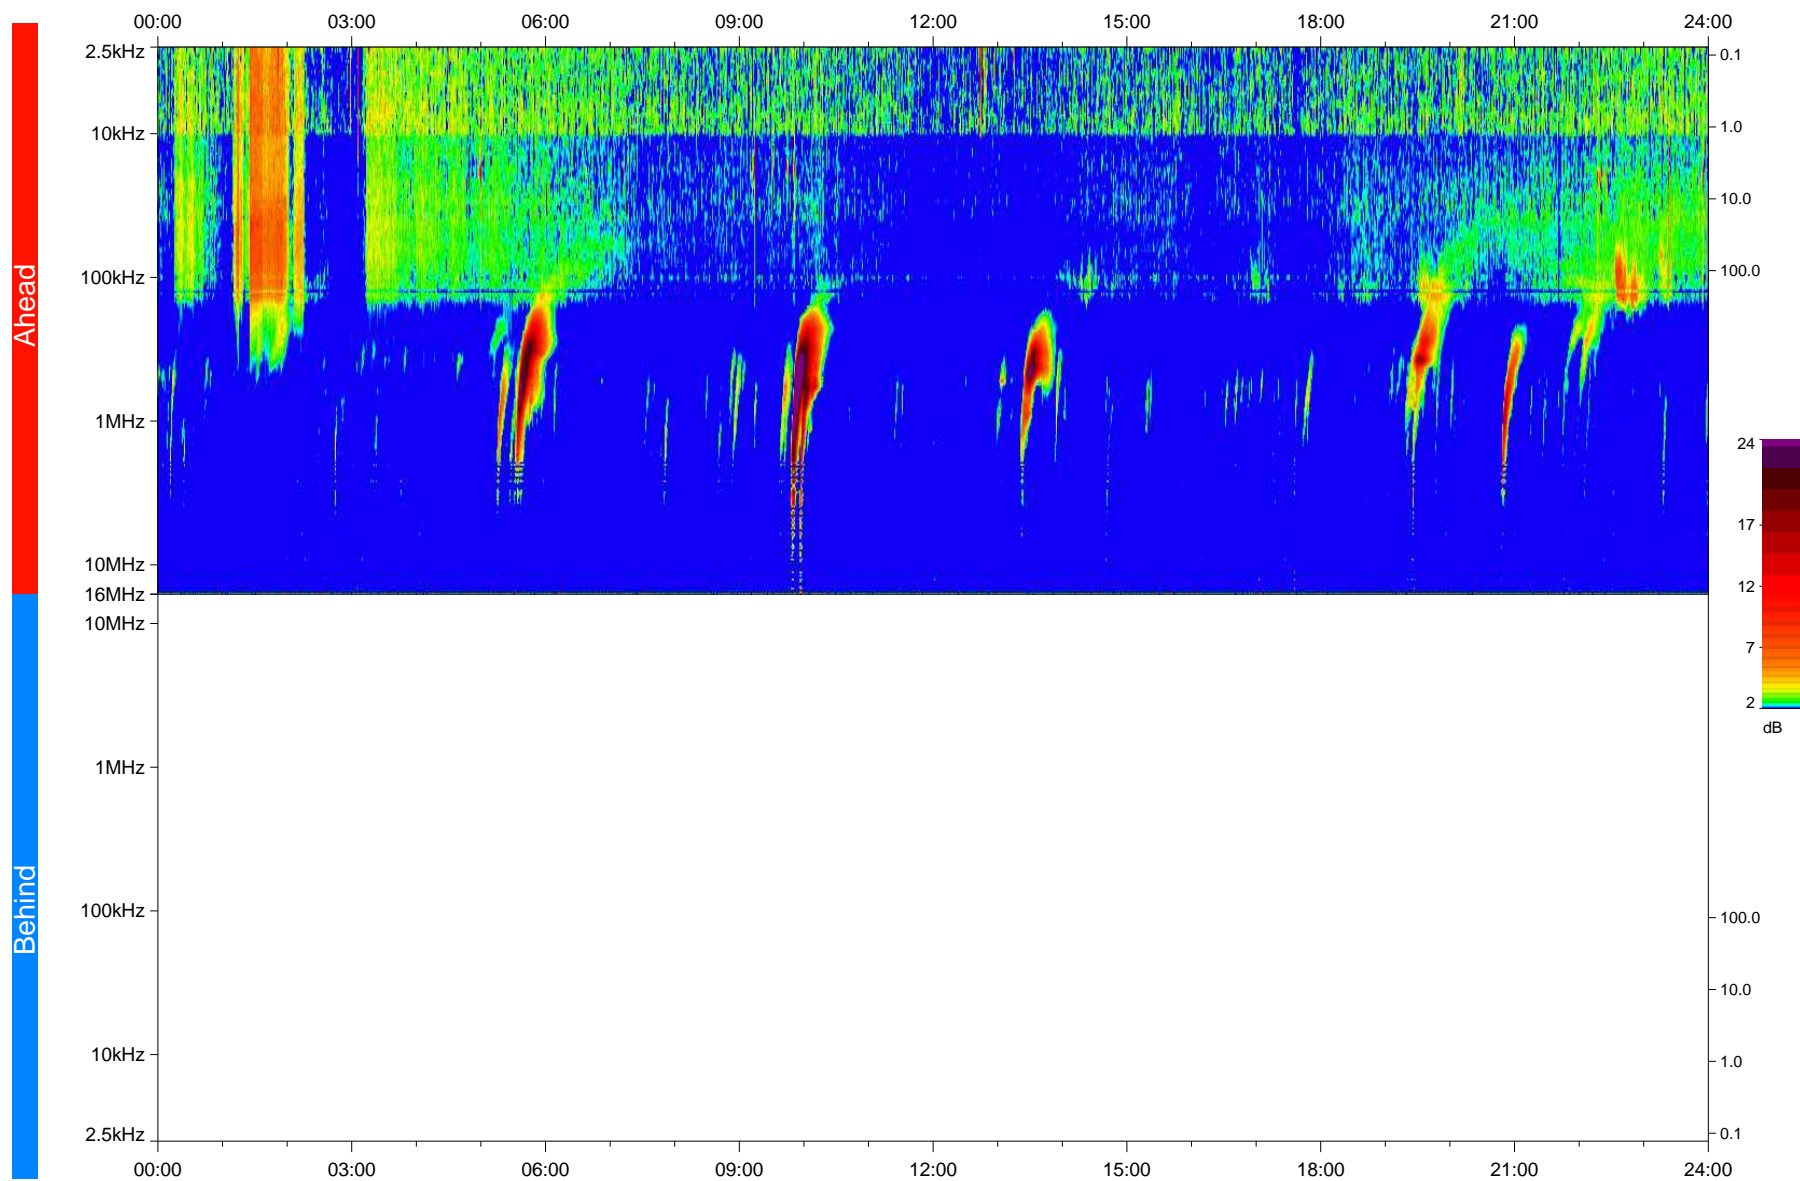

STEREO/WAVES Daily Summary - 25-Apr-2023 (DOY 115)

Ahead source file: swaves_ahead_2023_115_1_05.fin
Ahead PSE Angle: -10.2°

Behind PSE Angle: 6.7°
Behind source file: No STEREO-B data

Time (UTC)

file: stereo_swaves_daily-summary_color_20230425_v04
made by: space.umn.edu on macOS with IDL 8.8.2 on 2023-05-26 08:35:39, with TLib V946 / dynspec V311