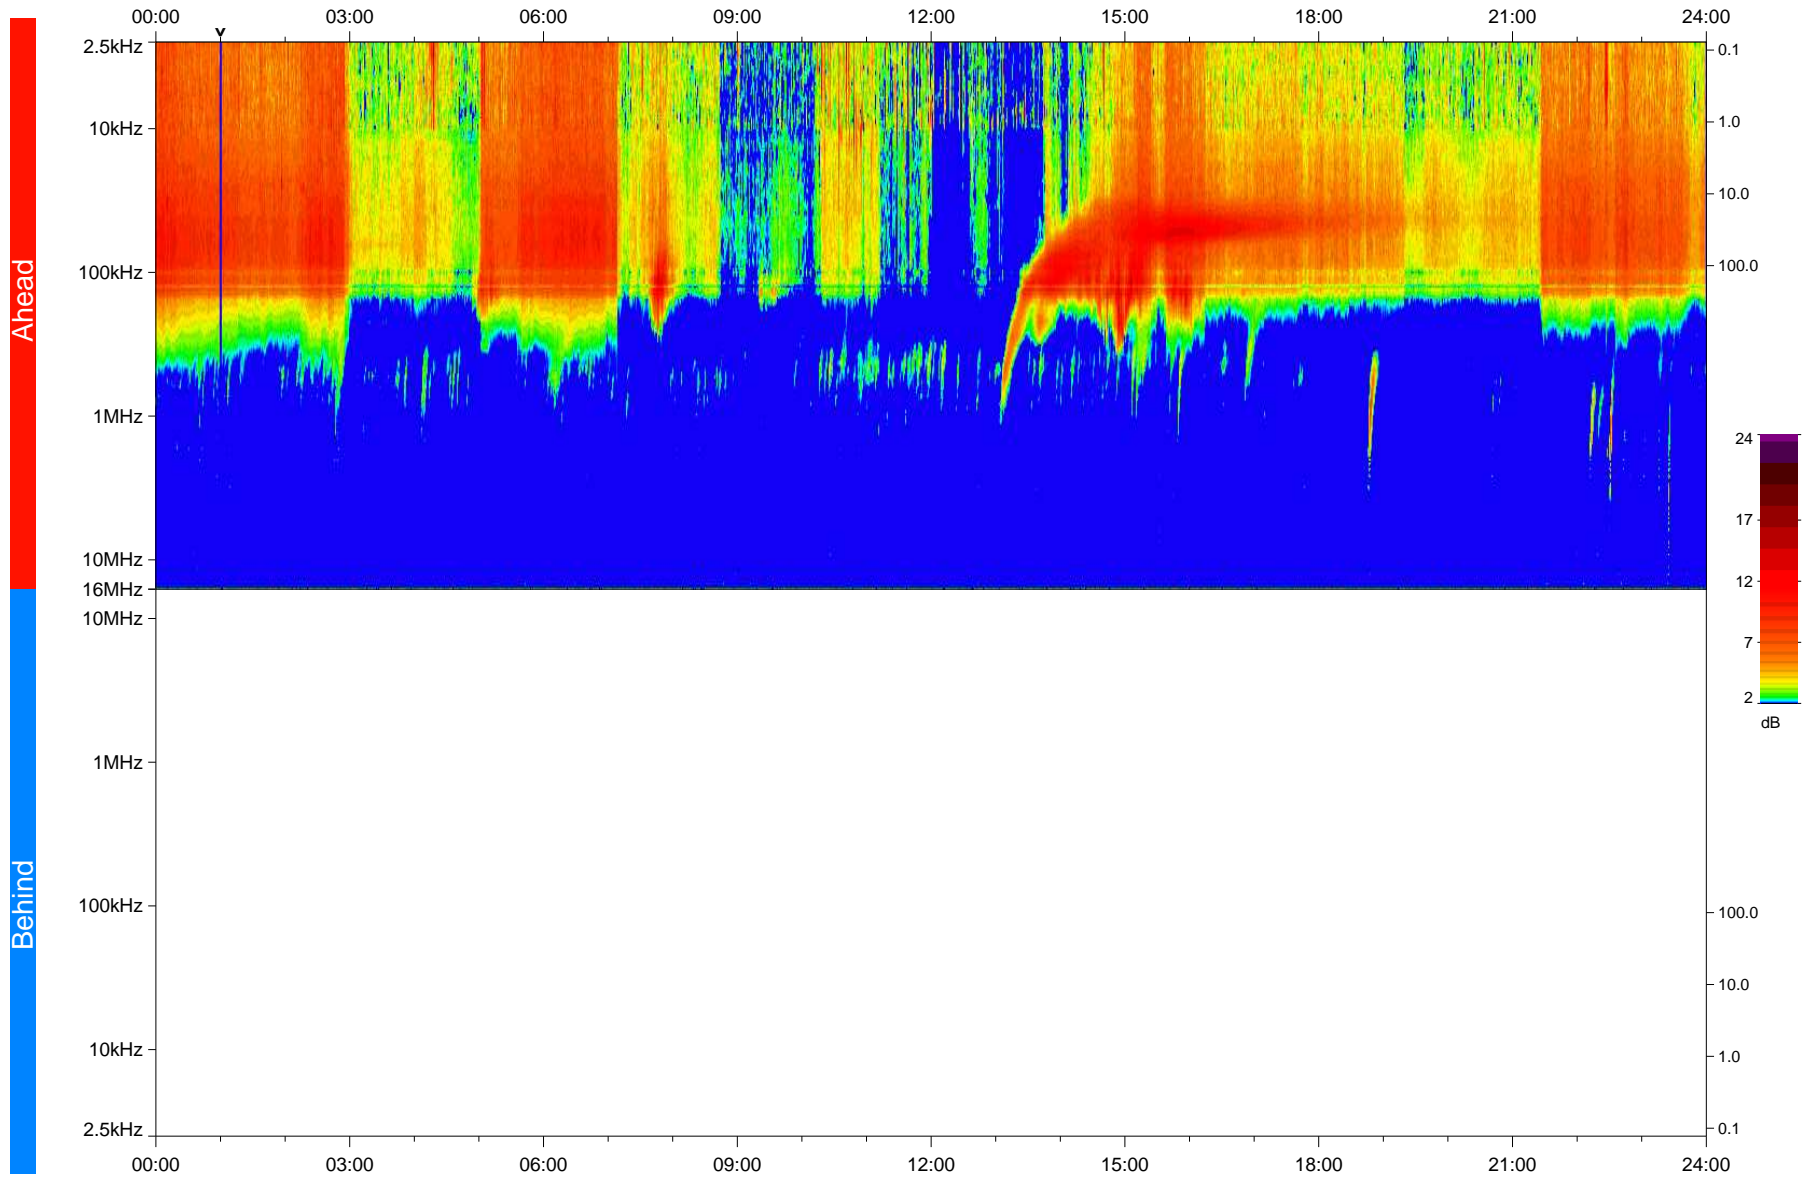

# STEREO/WAVES Daily Summary - 24-Apr-2023 (DOY 114)

Ahead source file: swaves\_ahead\_2023\_114\_1\_05.fin  
Ahead PSE Angle:  $-10.3^\circ$

Behind PSE Angle:  $6.7^\circ$   
Behind source file: No STEREO-B data

Time (UTC)

file: stereo\_swaves\_daily-summary\_color\_20230424\_v04  
made by: space.umn.edu on macOS with IDL 8.8.2 on 2023-05-26 08:34:26, with TLib V946 / dynspec V311