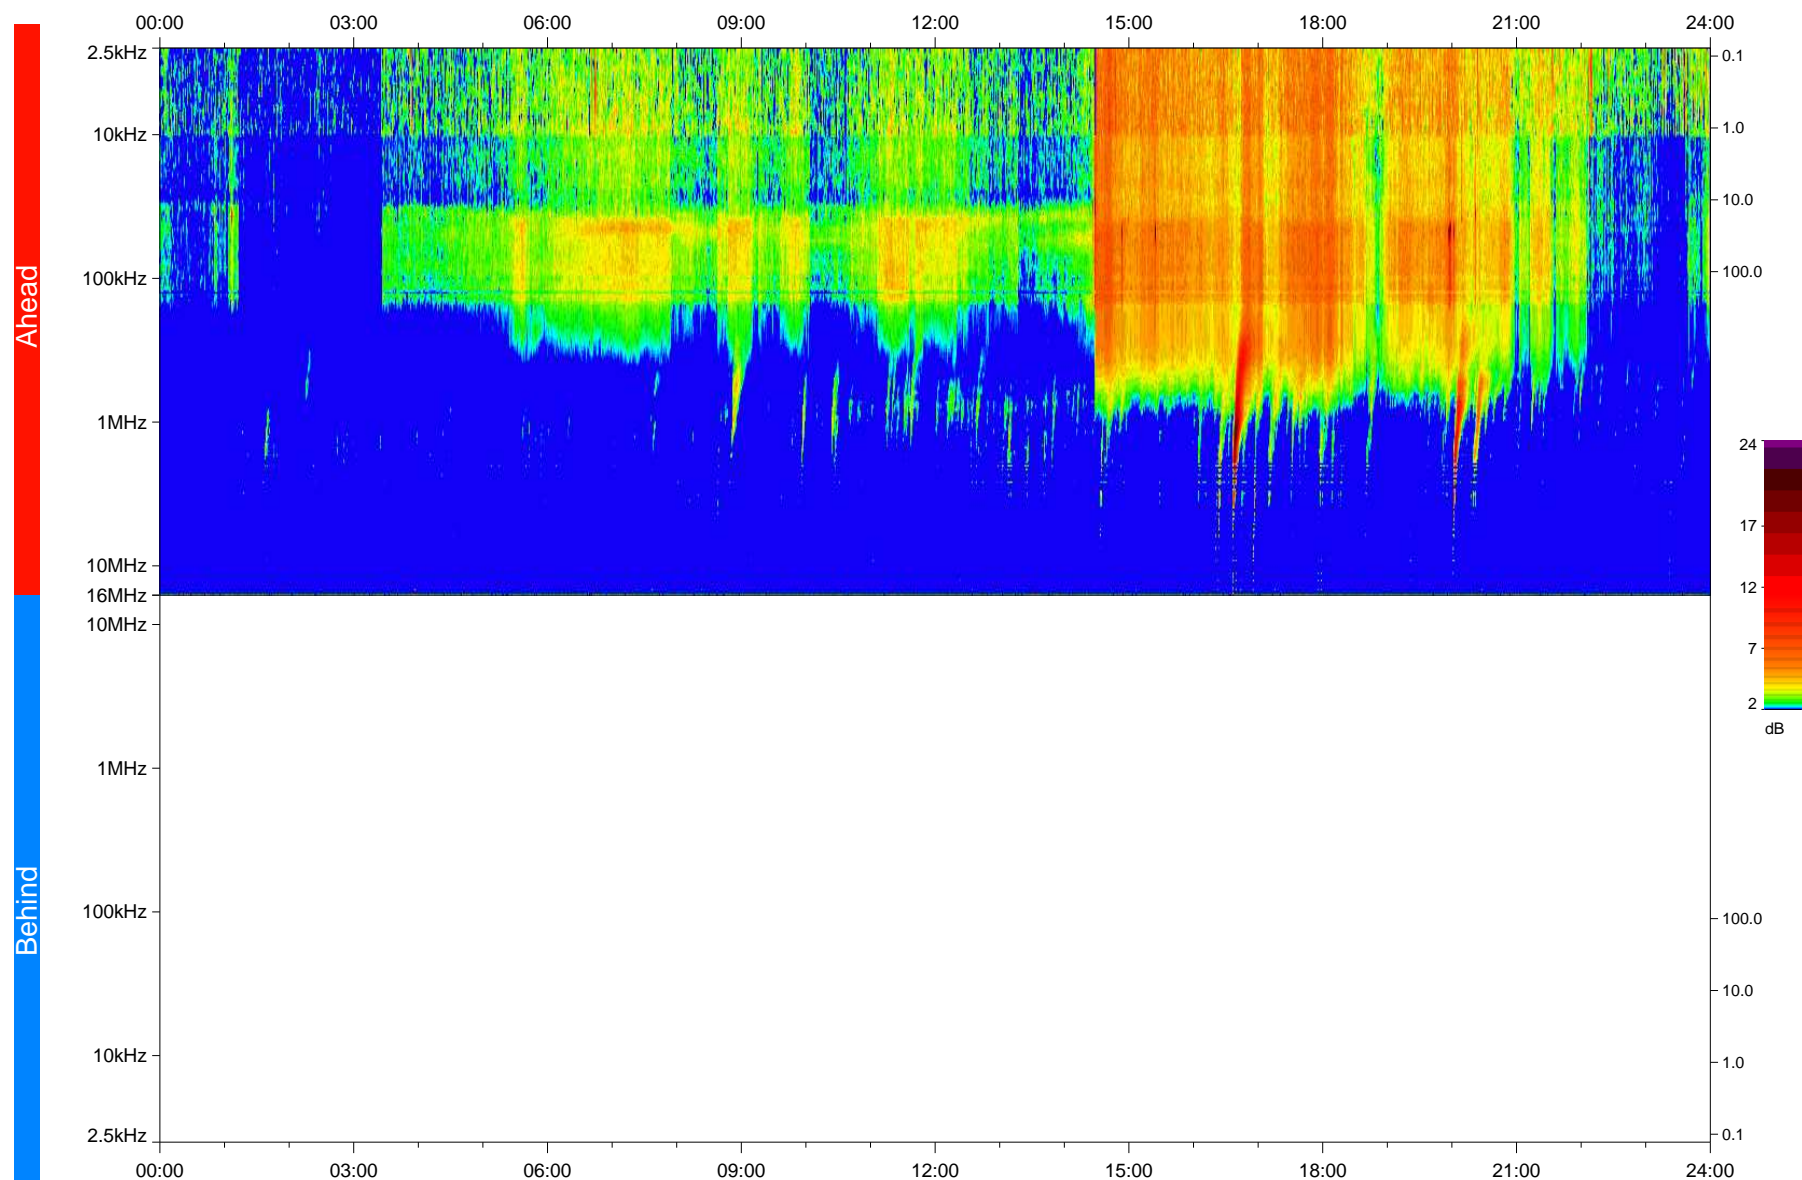

STEREO/WAVES Daily Summary - 23-Apr-2023 (DOY 113)

Ahead source file: swaves_ahead_2023_113_1_05.fin
Ahead PSE Angle: -10.3°

Behind PSE Angle: 6.8°
Behind source file: No STEREO-B data

Time (UTC)

file: stereo_swaves_daily-summary_color_20230423_v04
made by: space.umn.edu on macOS with IDL 8.8.2 on 2023-05-26 08:33:11, with TMLib V946 / dynspec V311