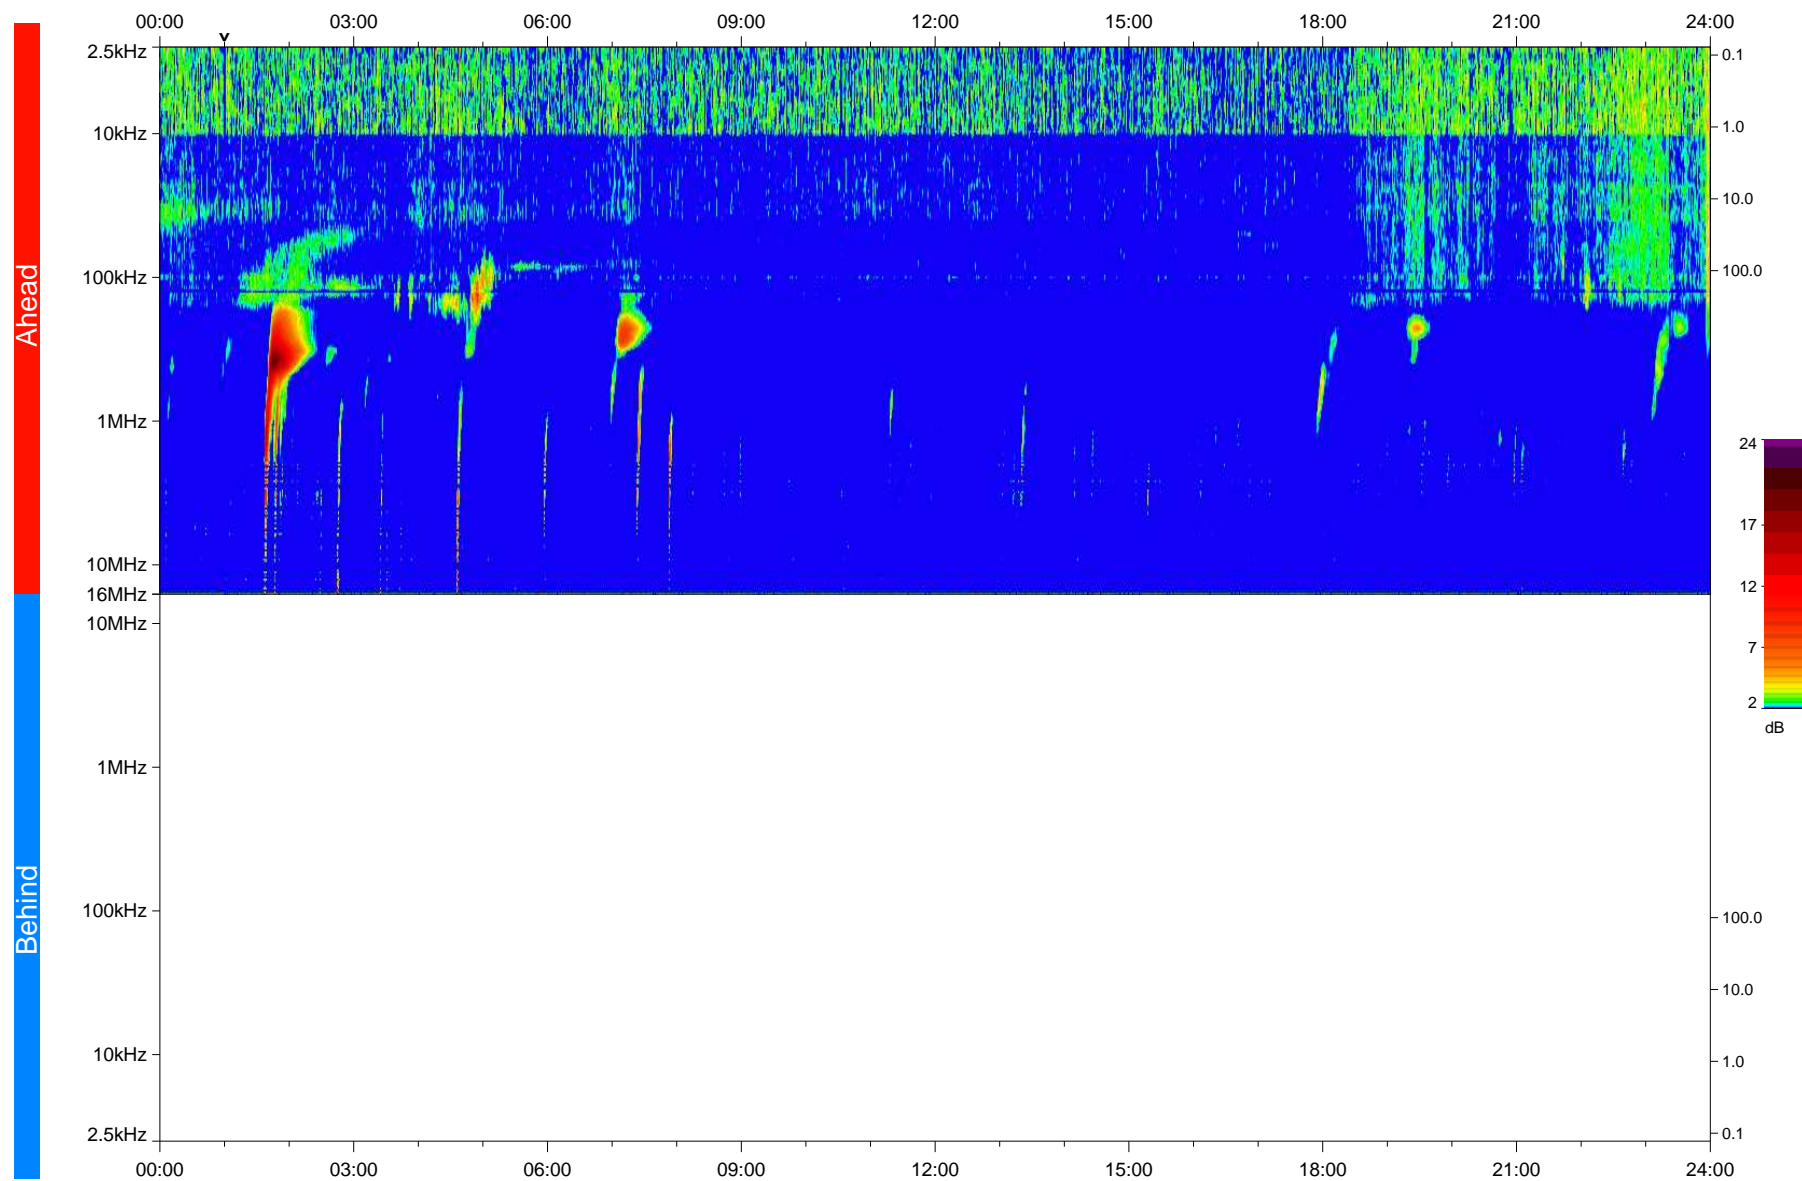

# STEREO/WAVES Daily Summary - 22-Apr-2023 (DOY 112)

Ahead source file: swaves\_ahead\_2023\_112\_1\_05.fin  
Ahead PSE Angle:  $-10.4^\circ$

Behind PSE Angle:  $6.8^\circ$   
Behind source file: No STEREO-B data

Time (UTC)

file: stereo\_swaves\_daily-summary\_color\_20230422\_v04  
made by: space.umn.edu on macOS with IDL 8.8.2 on 2023-05-24 00:03:20, with TMLib V946 / dynspec V311