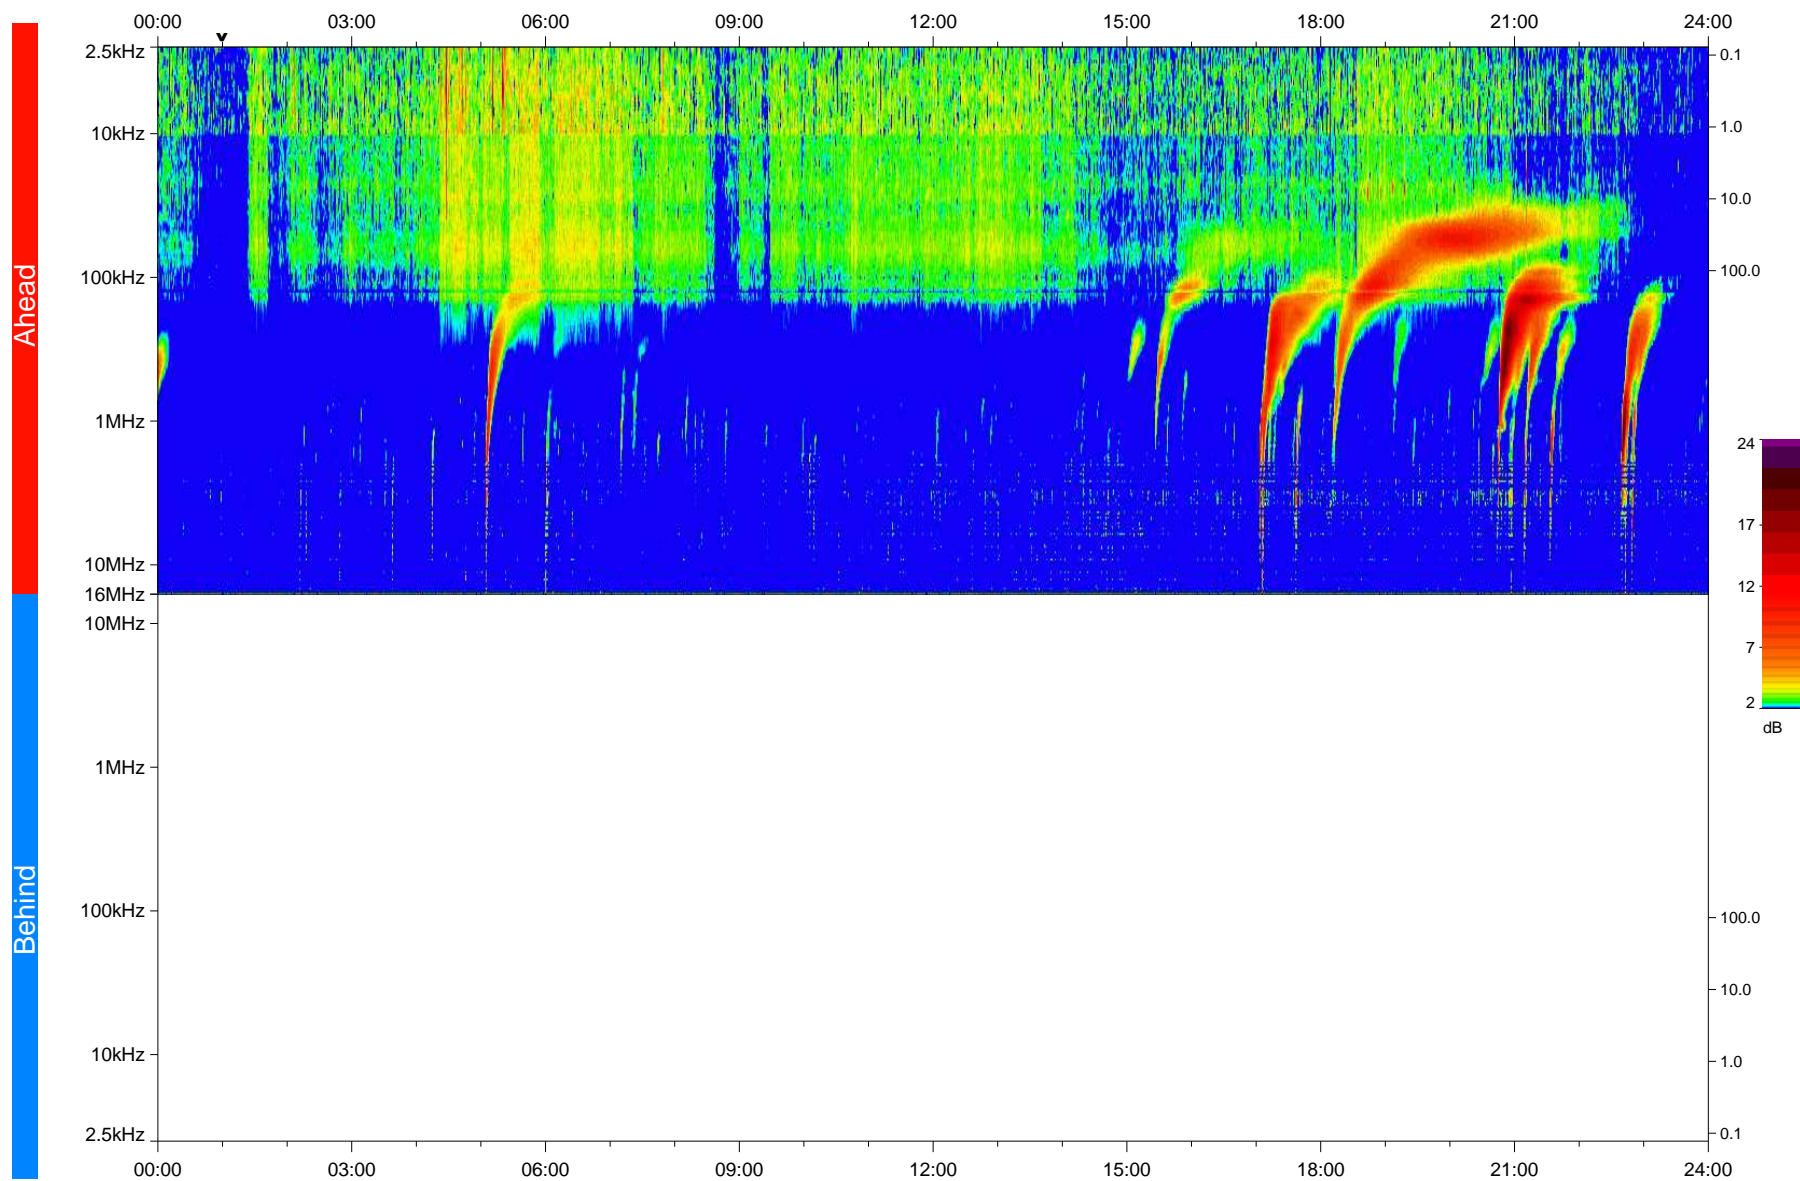

STEREO/WAVES Daily Summary - 18-Apr-2023 (DOY 108)

Ahead source file: swaves_ahead_2023_108_1_05.fin
Ahead PSE Angle: -10.6°

Behind PSE Angle: 7.0°
Behind source file: No STEREO-B data

Time (UTC)

file: stereo_swaves_daily-summary_color_20230418_v04
made by: space.umn.edu on macOS with IDL 8.8.2 on 2023-05-19 23:10:05, with TLib V946 / dynspec V311