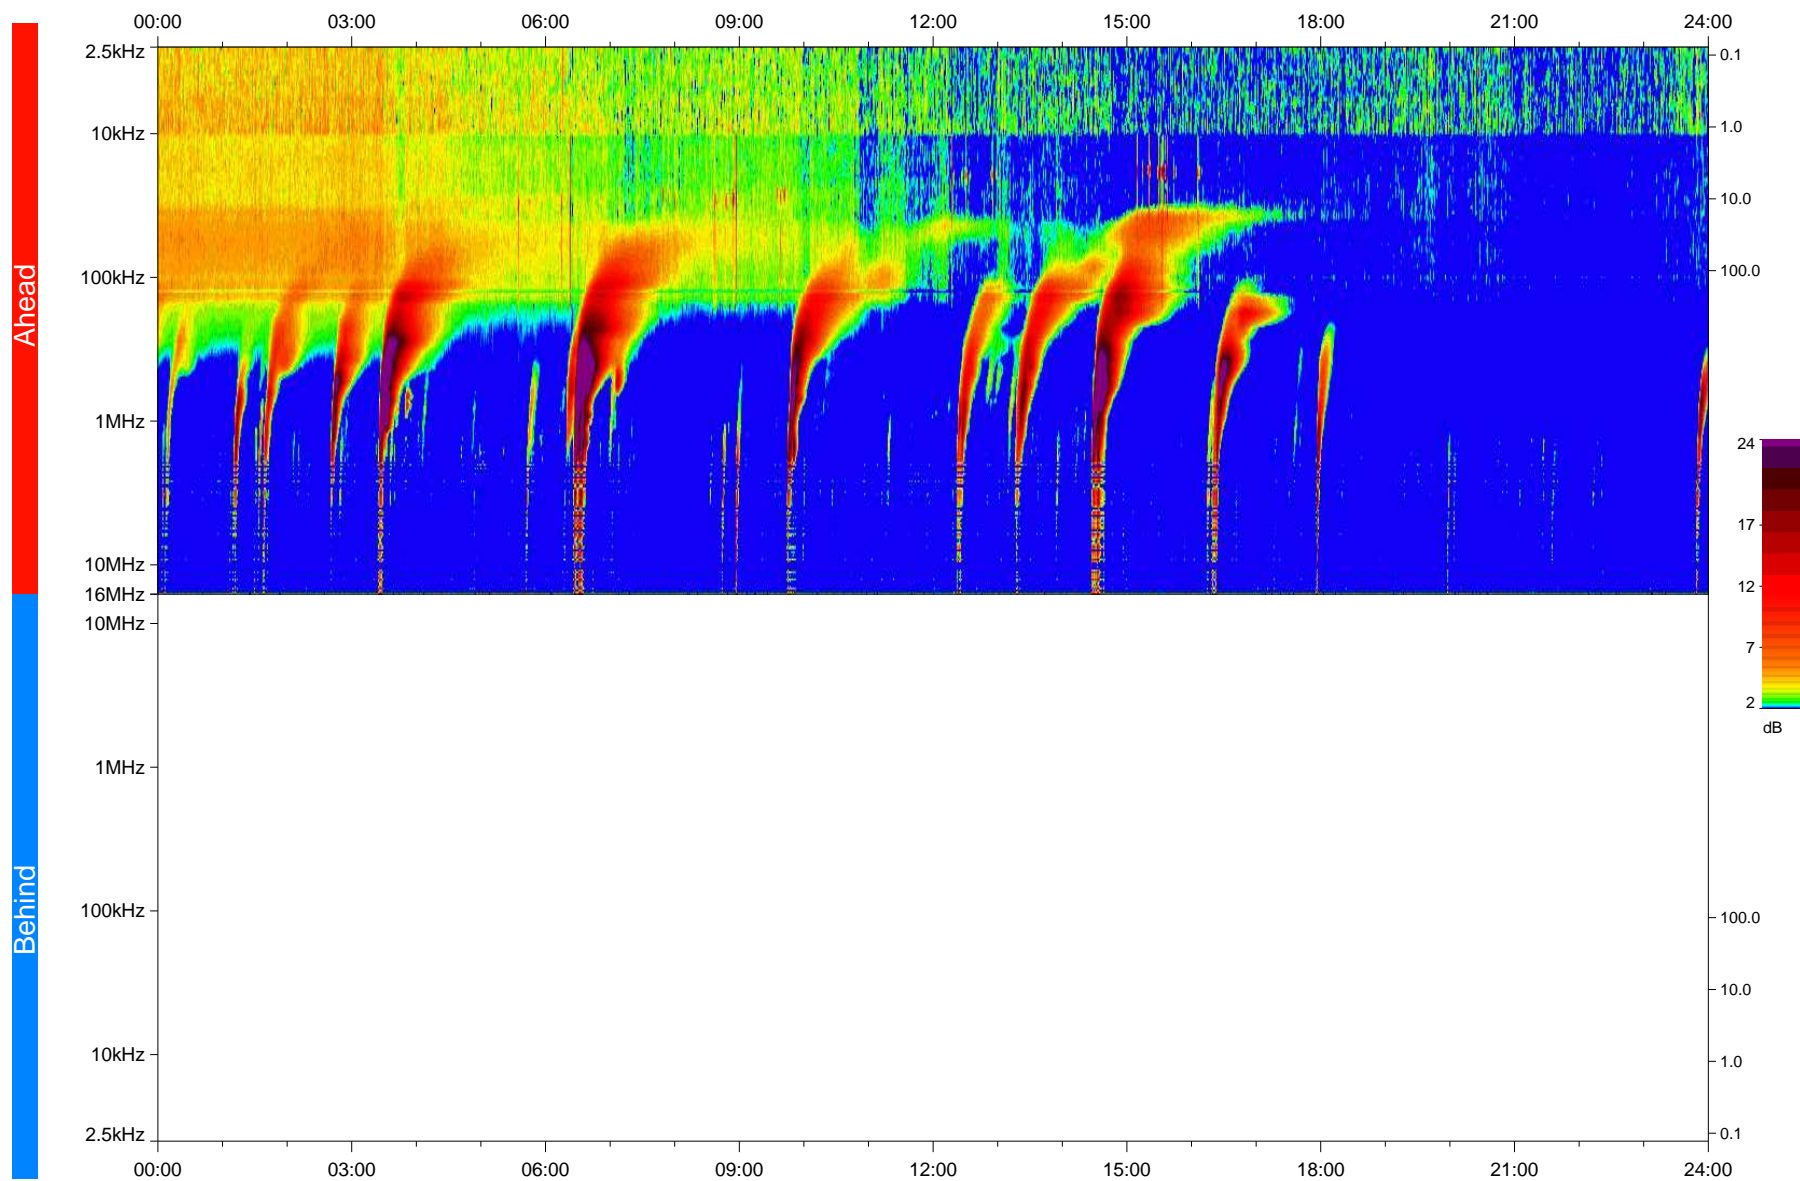

STEREO/WAVES Daily Summary - 17-Apr-2023 (DOY 107)

Ahead source file: swaves_ahead_2023_107_1_05.fin
Ahead PSE Angle: -10.7°

Behind PSE Angle: 7.1°
Behind source file: No STEREO-B data

Time (UTC)

file: stereo_swaves_daily-summary_color_20230417_v04
made by: space.umn.edu on macOS with IDL 8.8.2 on 2023-05-18 09:01:31, with TLib V946 / dynspec V311