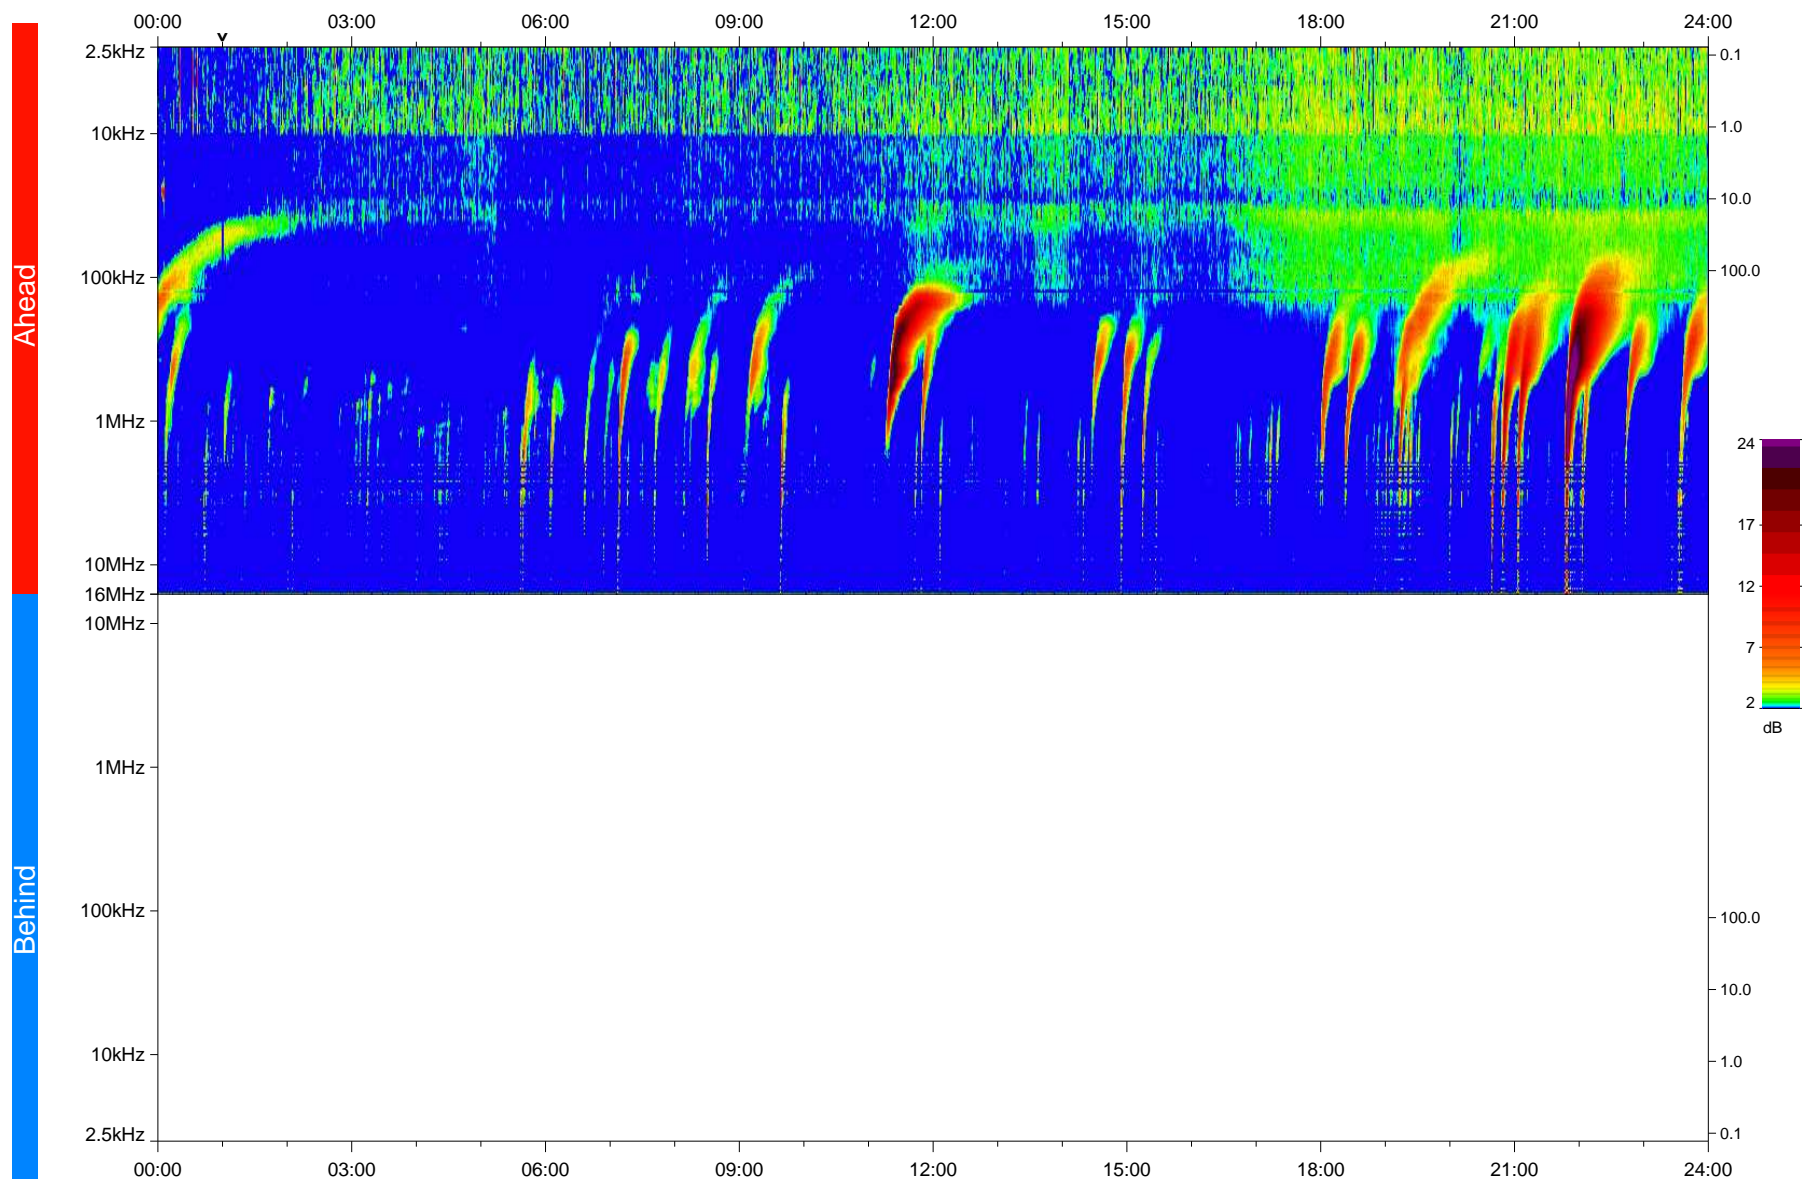

STEREO/WAVES Daily Summary - 16-Apr-2023 (DOY 106)

Ahead source file: swaves_ahead_2023_106_1_05.fin
Ahead PSE Angle: -10.8°

Behind PSE Angle: 7.1°
Behind source file: No STEREO-B data

file: stereo_swaves_daily-summary_color_20230416_v04
made by: space.umn.edu on macOS with IDL 8.8.2 on 2023-05-17 11:53:17, with TMLib V946 / dynspec V311