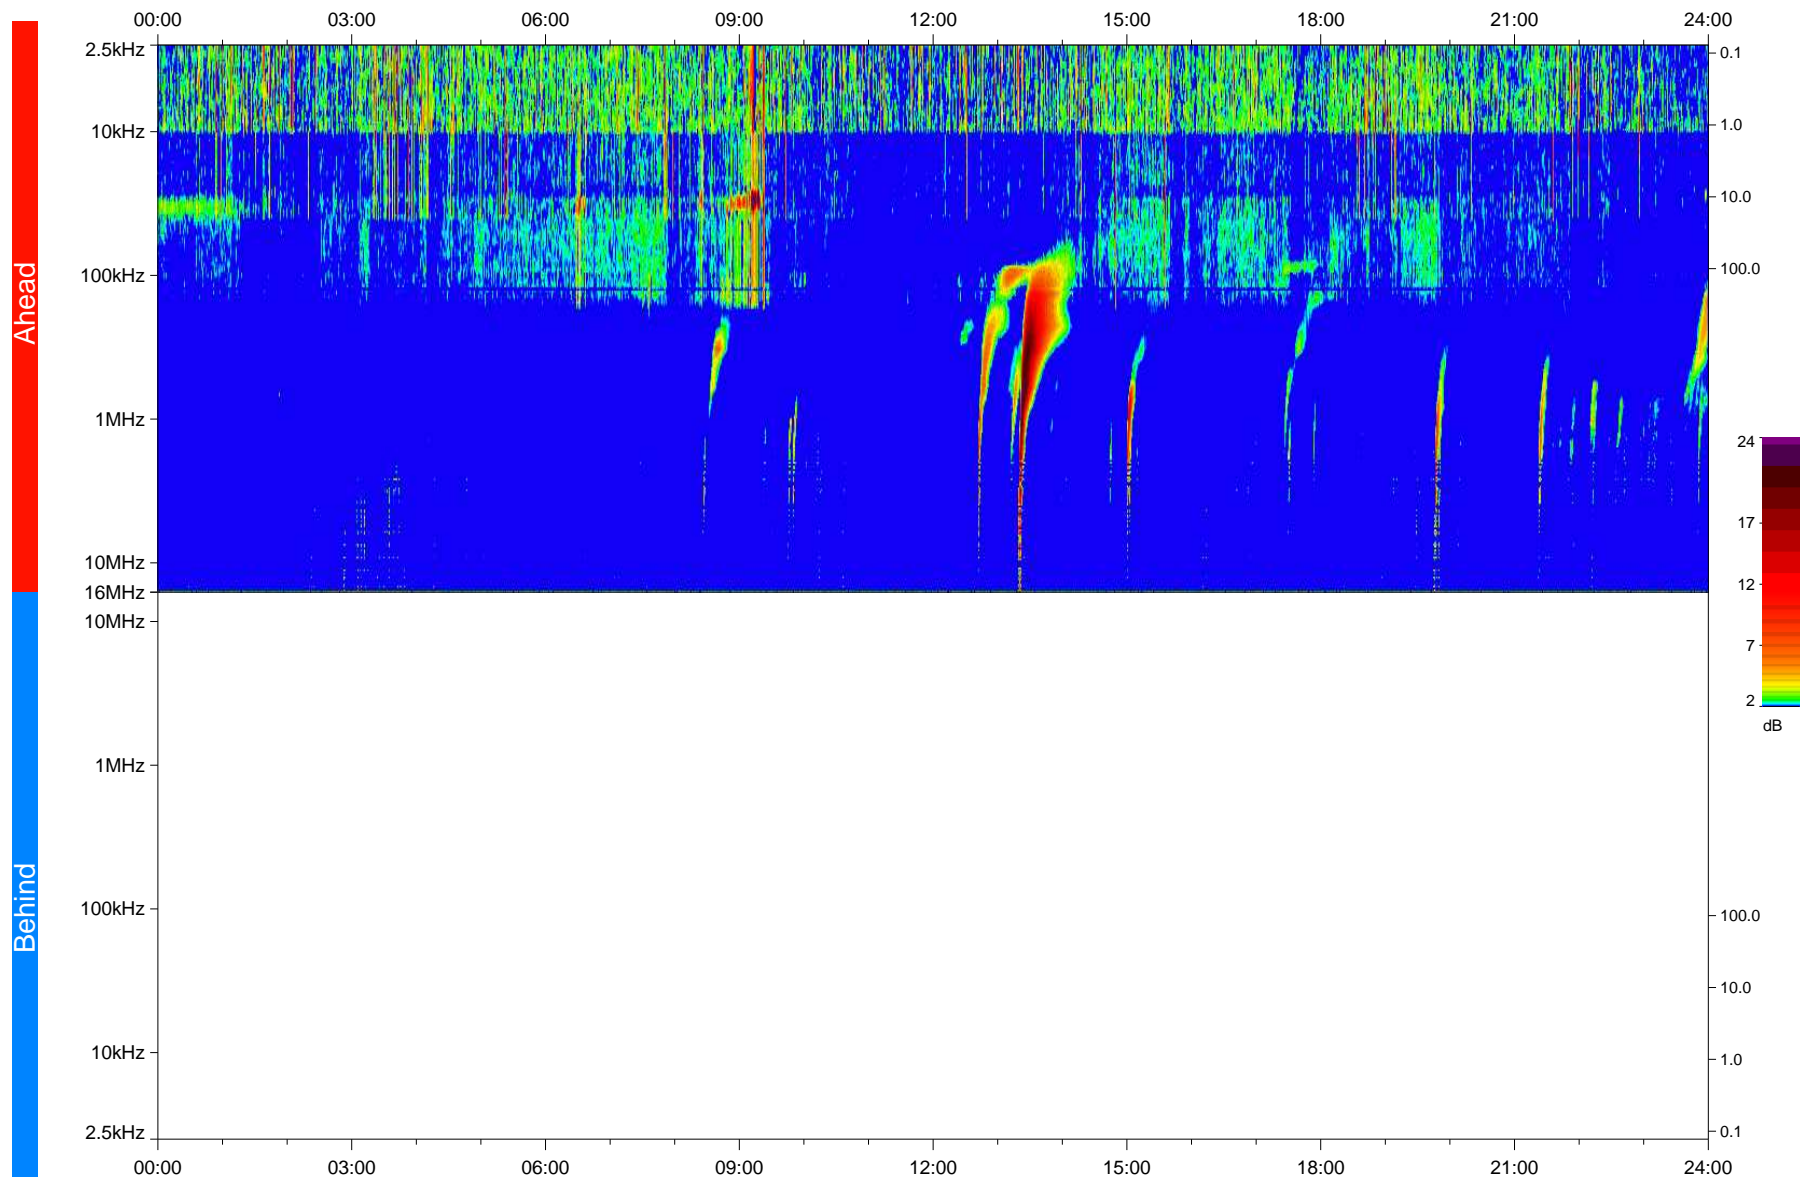

STEREO/WAVES Daily Summary - 15-Apr-2023 (DOY 105)

Ahead source file: swaves_ahead_2023_105_1_05.fin
Ahead PSE Angle: -10.9°

Behind PSE Angle: 7.1°
Behind source file: No STEREO-B data

Time (UTC)

file: stereo_swaves_daily-summary_color_20230415_v04
made by: space.umn.edu on macOS with IDL 8.8.2 on 2023-05-16 11:51:53, with TLib V946 / dynspec V311