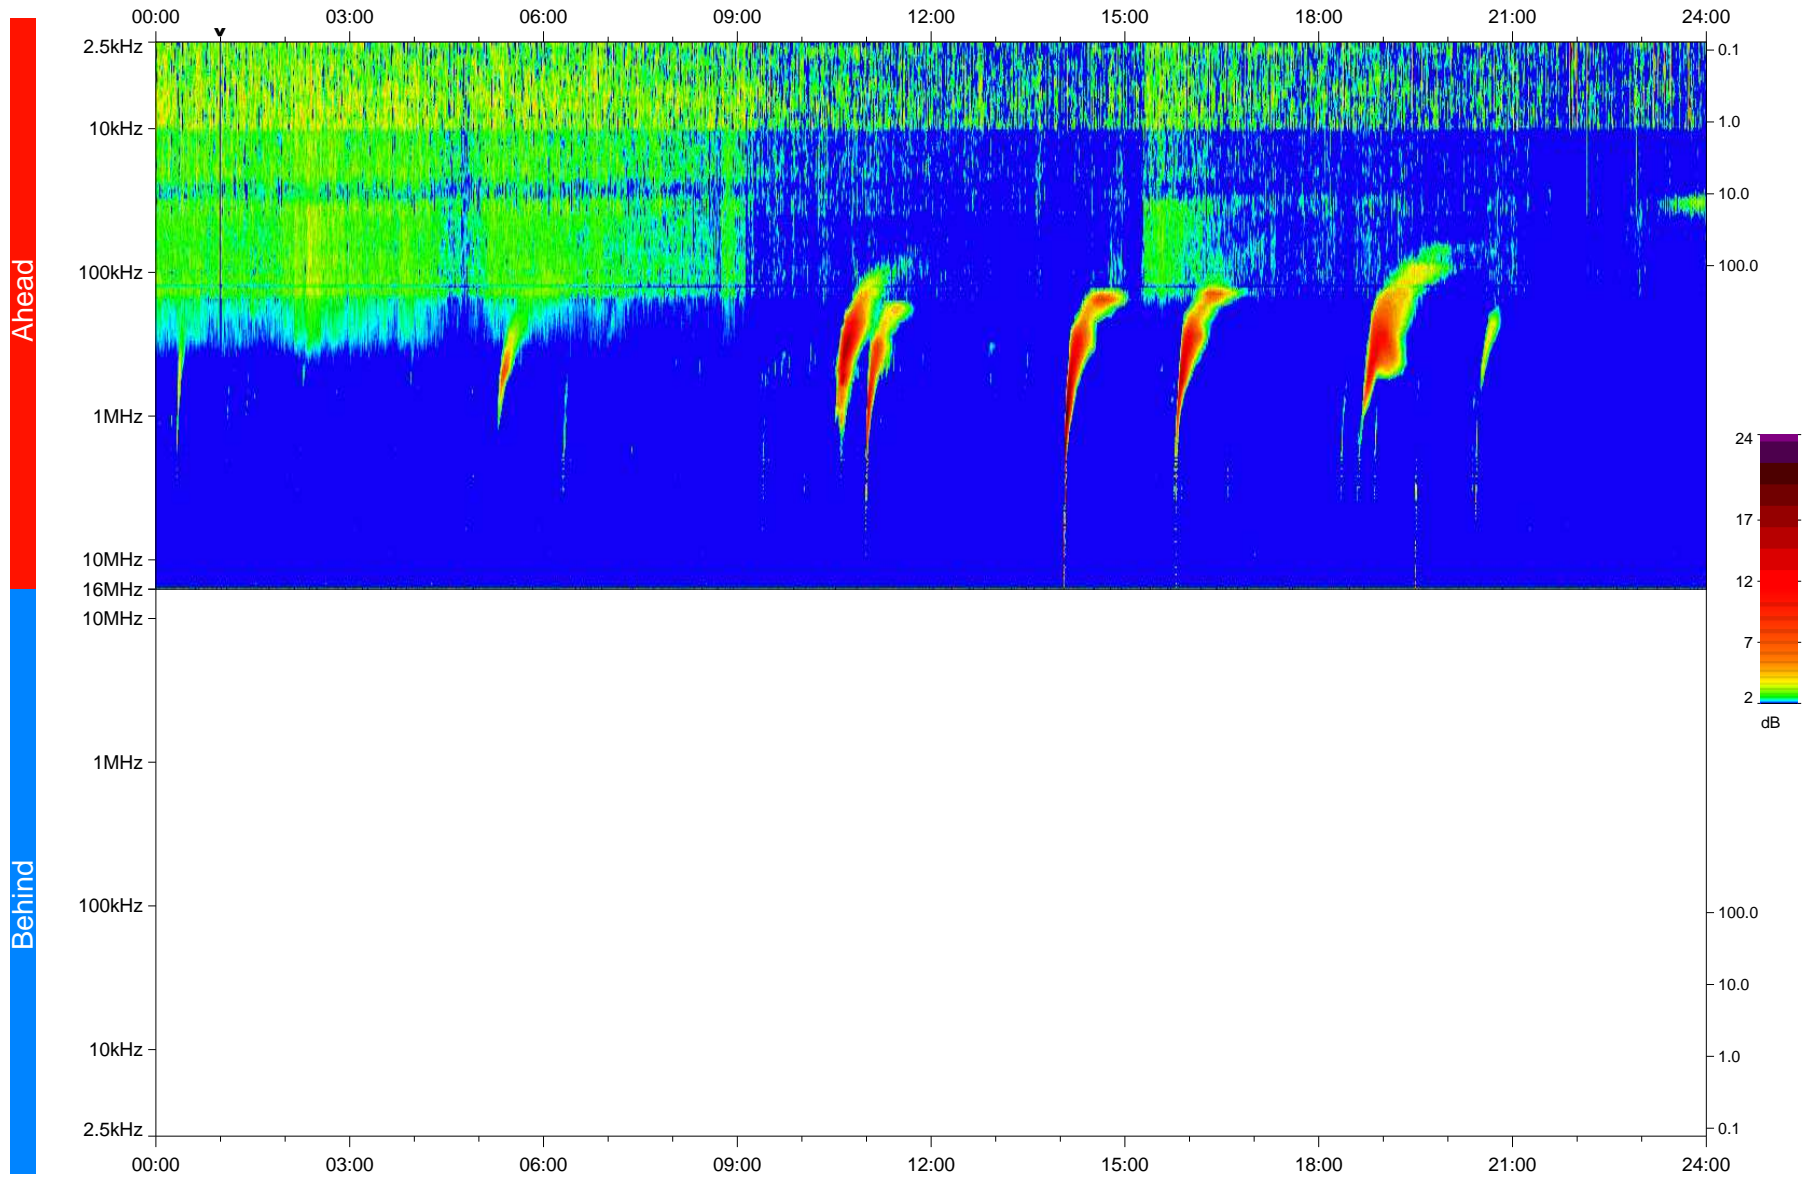

STEREO/WAVES Daily Summary - 14-Apr-2023 (DOY 104)

Ahead source file: swaves_ahead_2023_104_1_05.fin
Ahead PSE Angle: -10.9°

Behind PSE Angle: 7.2°
Behind source file: No STEREO-B data

Time (UTC)

file: stereo_swaves_daily-summary_color_20230414_v04
made by: space.umn.edu on macOS with IDL 8.8.2 on 2023-05-16 11:50:39, with TMLib V946 / dynspec V311