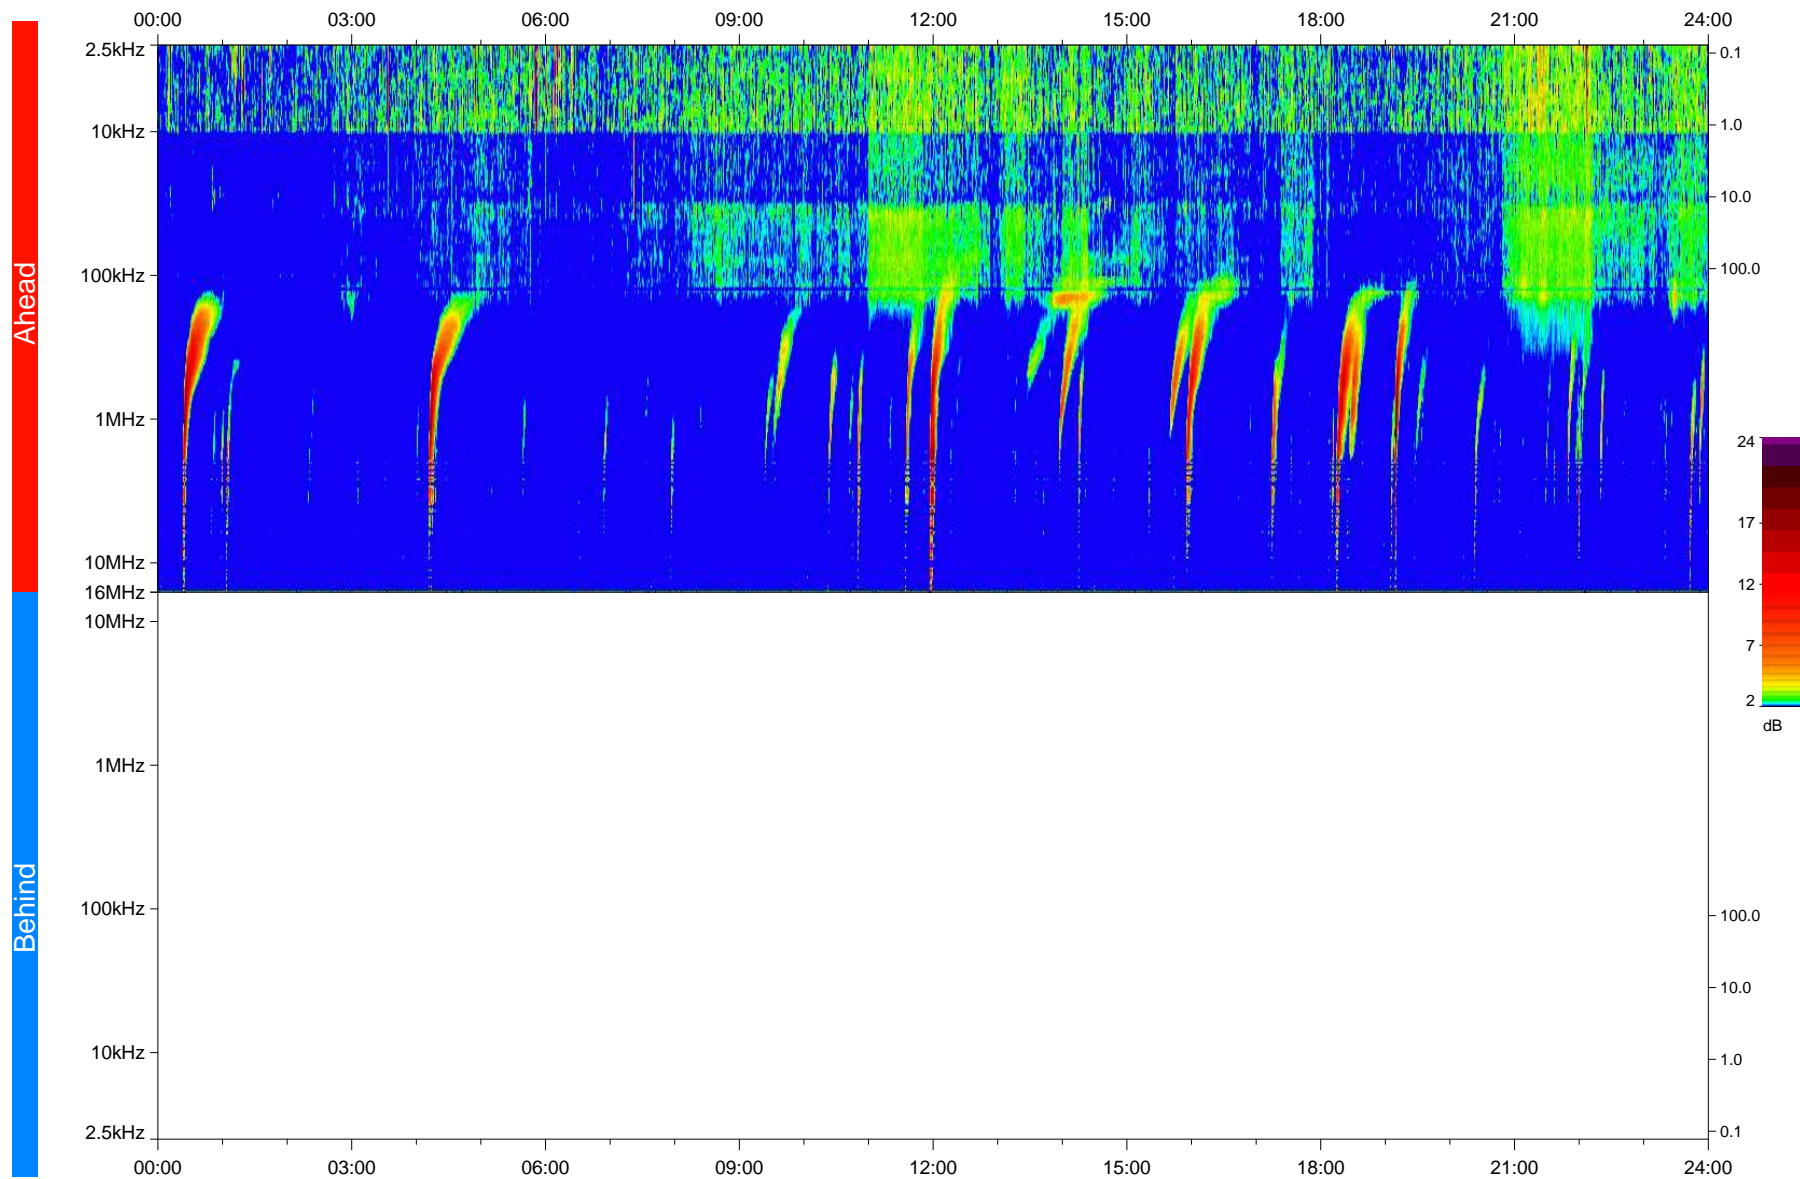

STEREO/WAVES Daily Summary - 13-Apr-2023 (DOY 103)

Ahead source file: swaves_ahead_2023_103_1_05.fin
Ahead PSE Angle: -10.9°

Behind PSE Angle: 7.3°
Behind source file: No STEREO-B data

Time (UTC)

file: stereo_swaves_daily-summary_color_20230413_v04
made by: space.umn.edu on macOS with IDL 8.8.2 on 2023-05-14 22:41:59, with Tlib V946 / dynspec V311