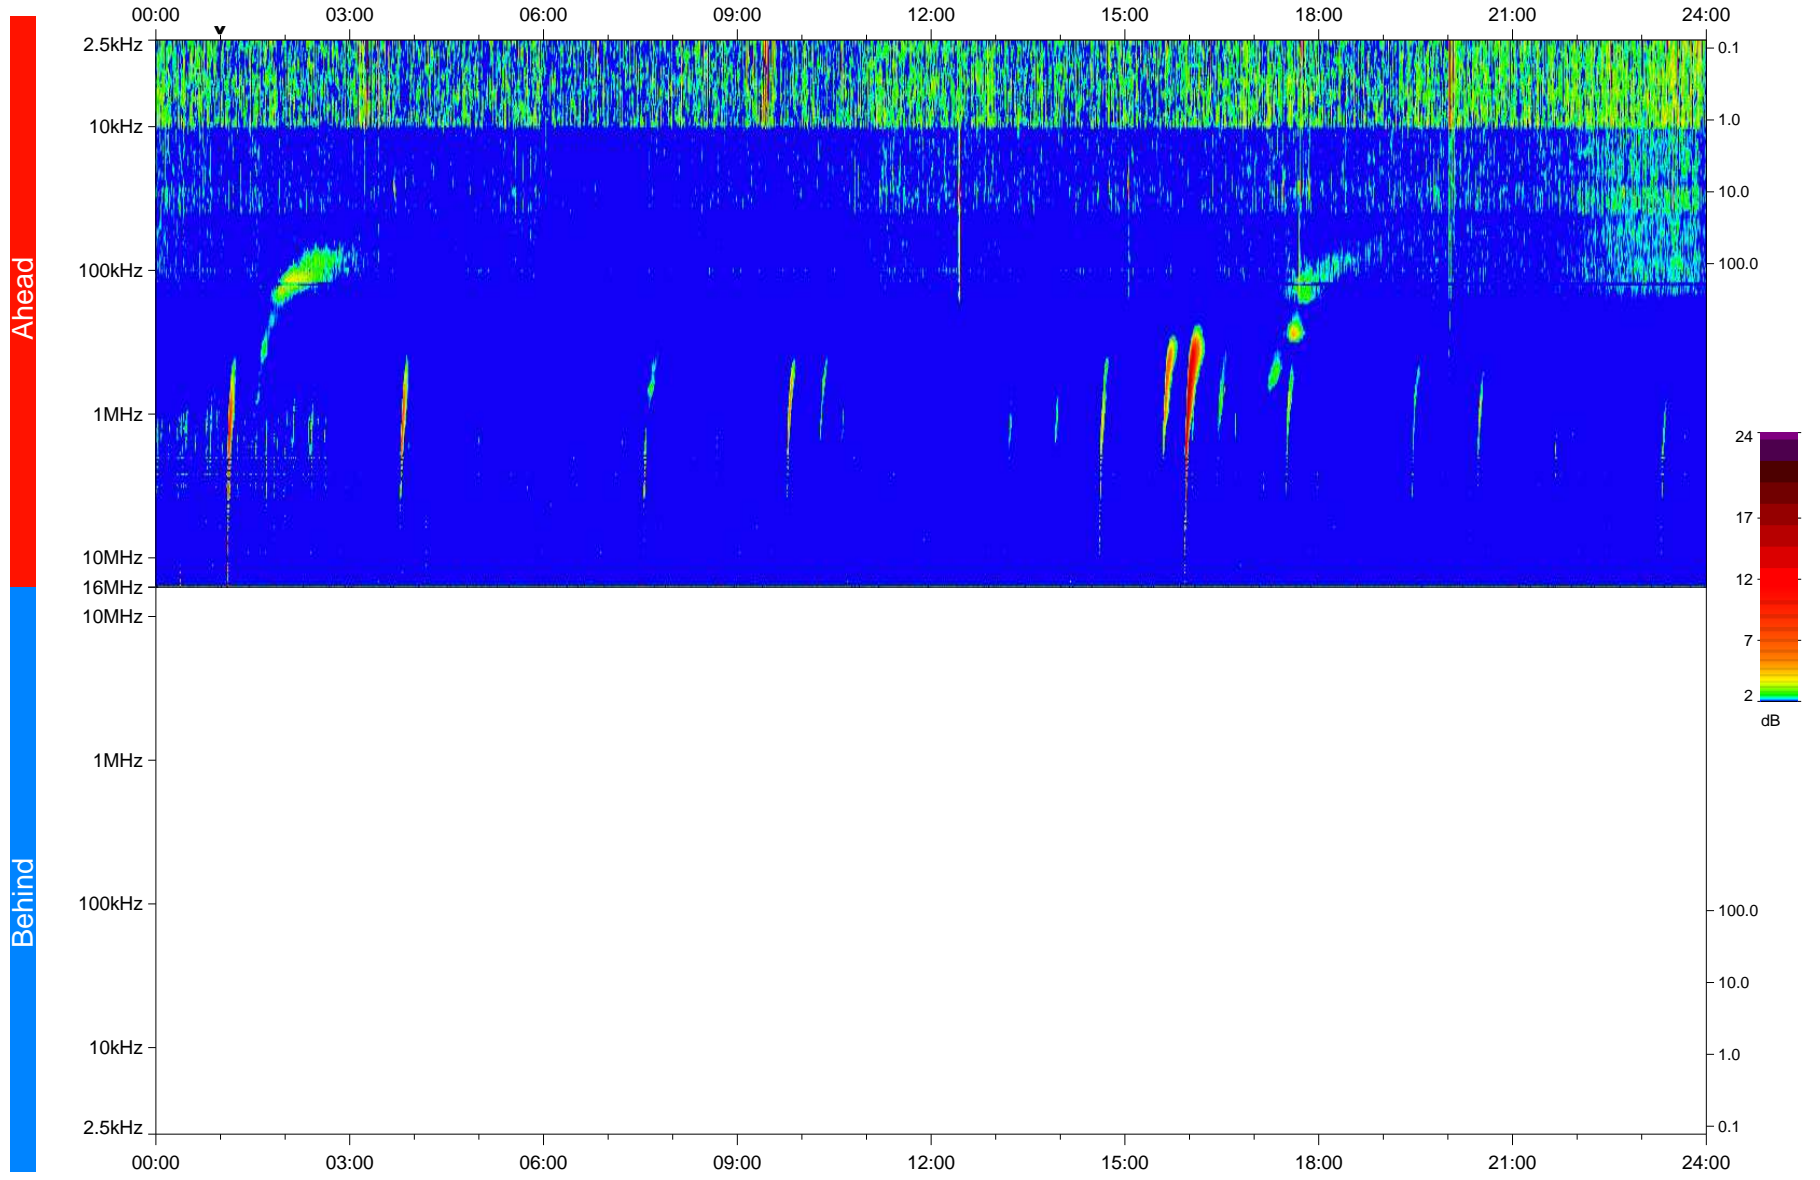

STEREO/WAVES Daily Summary - 12-Apr-2023 (DOY 102)

Ahead source file: swaves_ahead_2023_102_1_05.fin
Ahead PSE Angle: -11.0°

Behind PSE Angle: 7.3°
Behind source file: No STEREO-B data

Time (UTC)

file: stereo_swaves_daily-summary_color_20230412_v04
made by: space.umn.edu on macOS with IDL 8.8.2 on 2023-05-13 15:51:11, with TLib V946 / dynspec V311