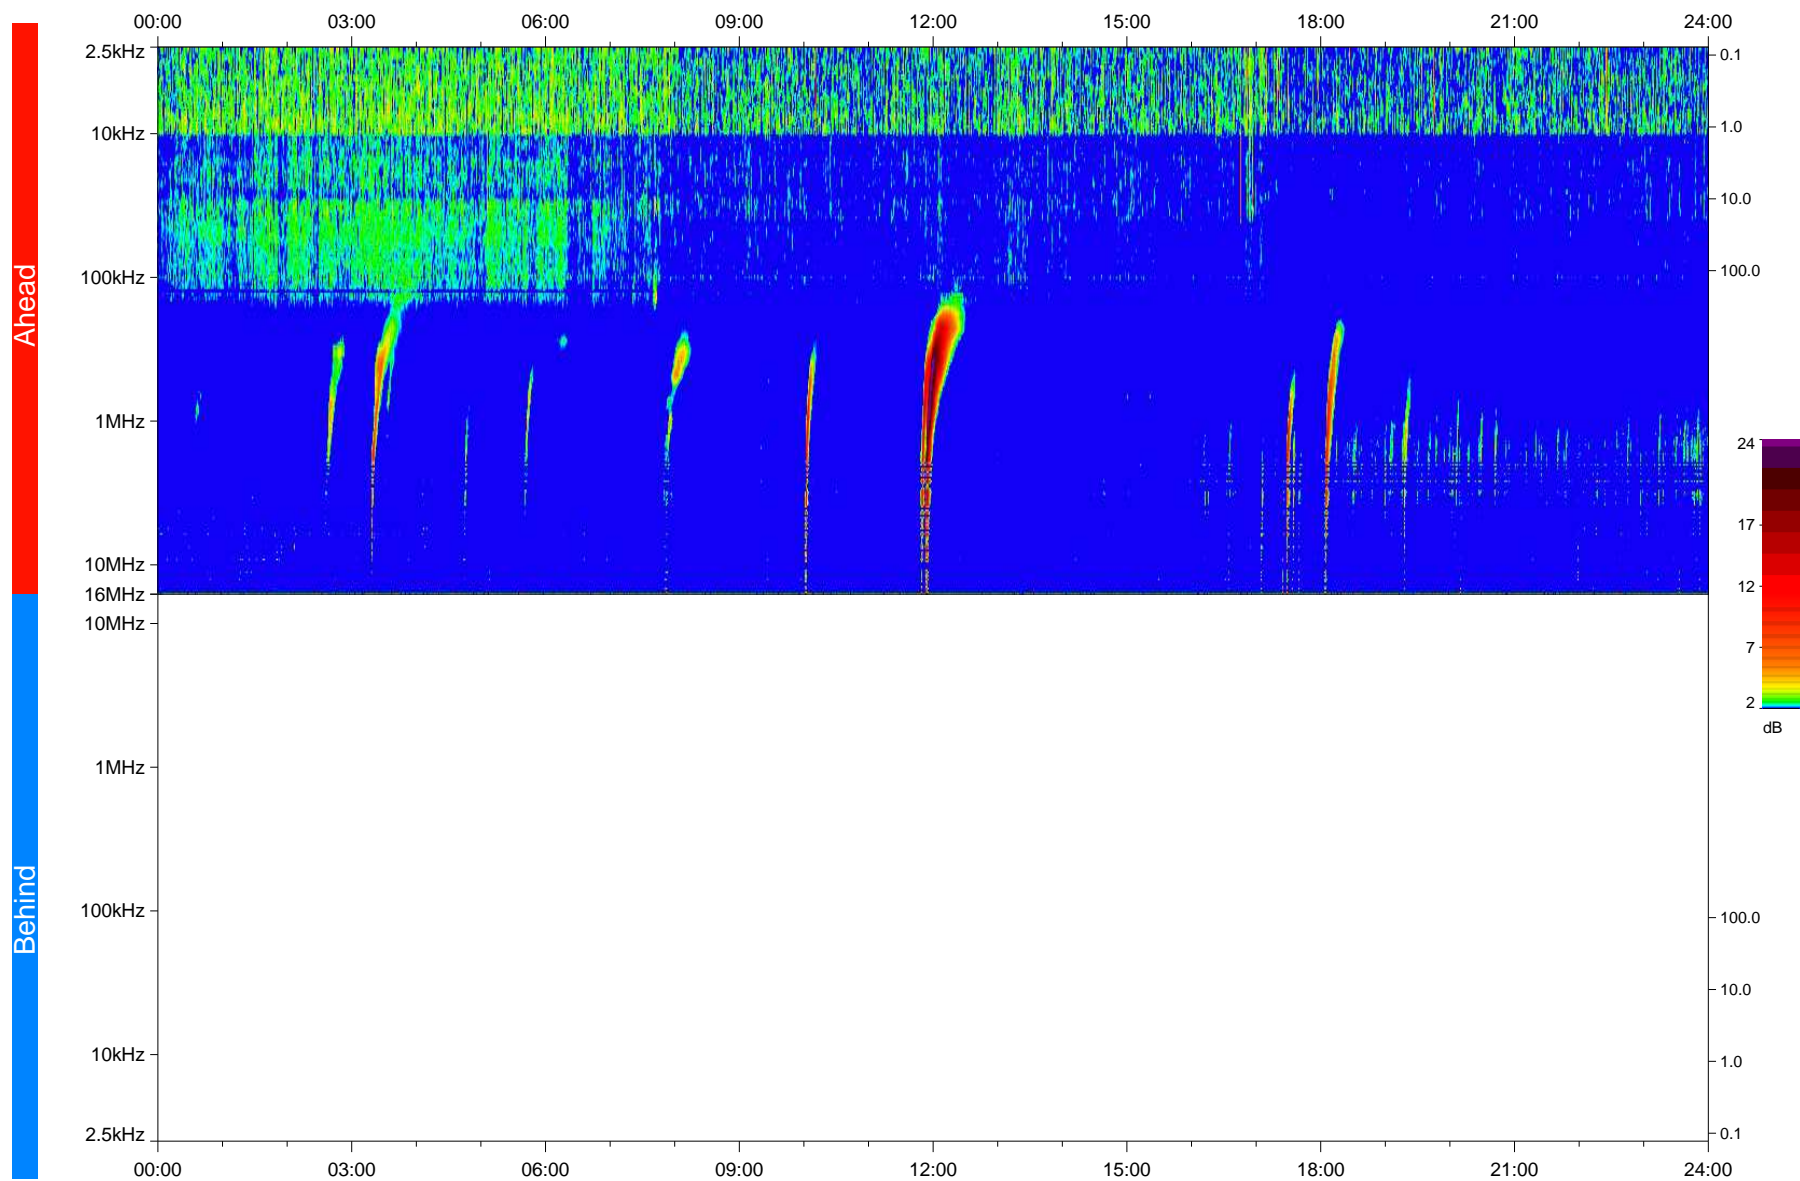

# STEREO/WAVES Daily Summary - 11-Apr-2023 (DOY 101)

Ahead source file: swaves\_ahead\_2023\_101\_1\_05.fin  
Ahead PSE Angle:  $-11.0^\circ$

Behind PSE Angle:  $7.4^\circ$   
Behind source file: No STEREO-B data

Time (UTC)

file: stereo\_swaves\_daily-summary\_color\_20230411\_v04  
made by: space.umn.edu on macOS with IDL 8.8.2 on 2023-05-13 15:49:57, with TMLib V946 / dynspec V311