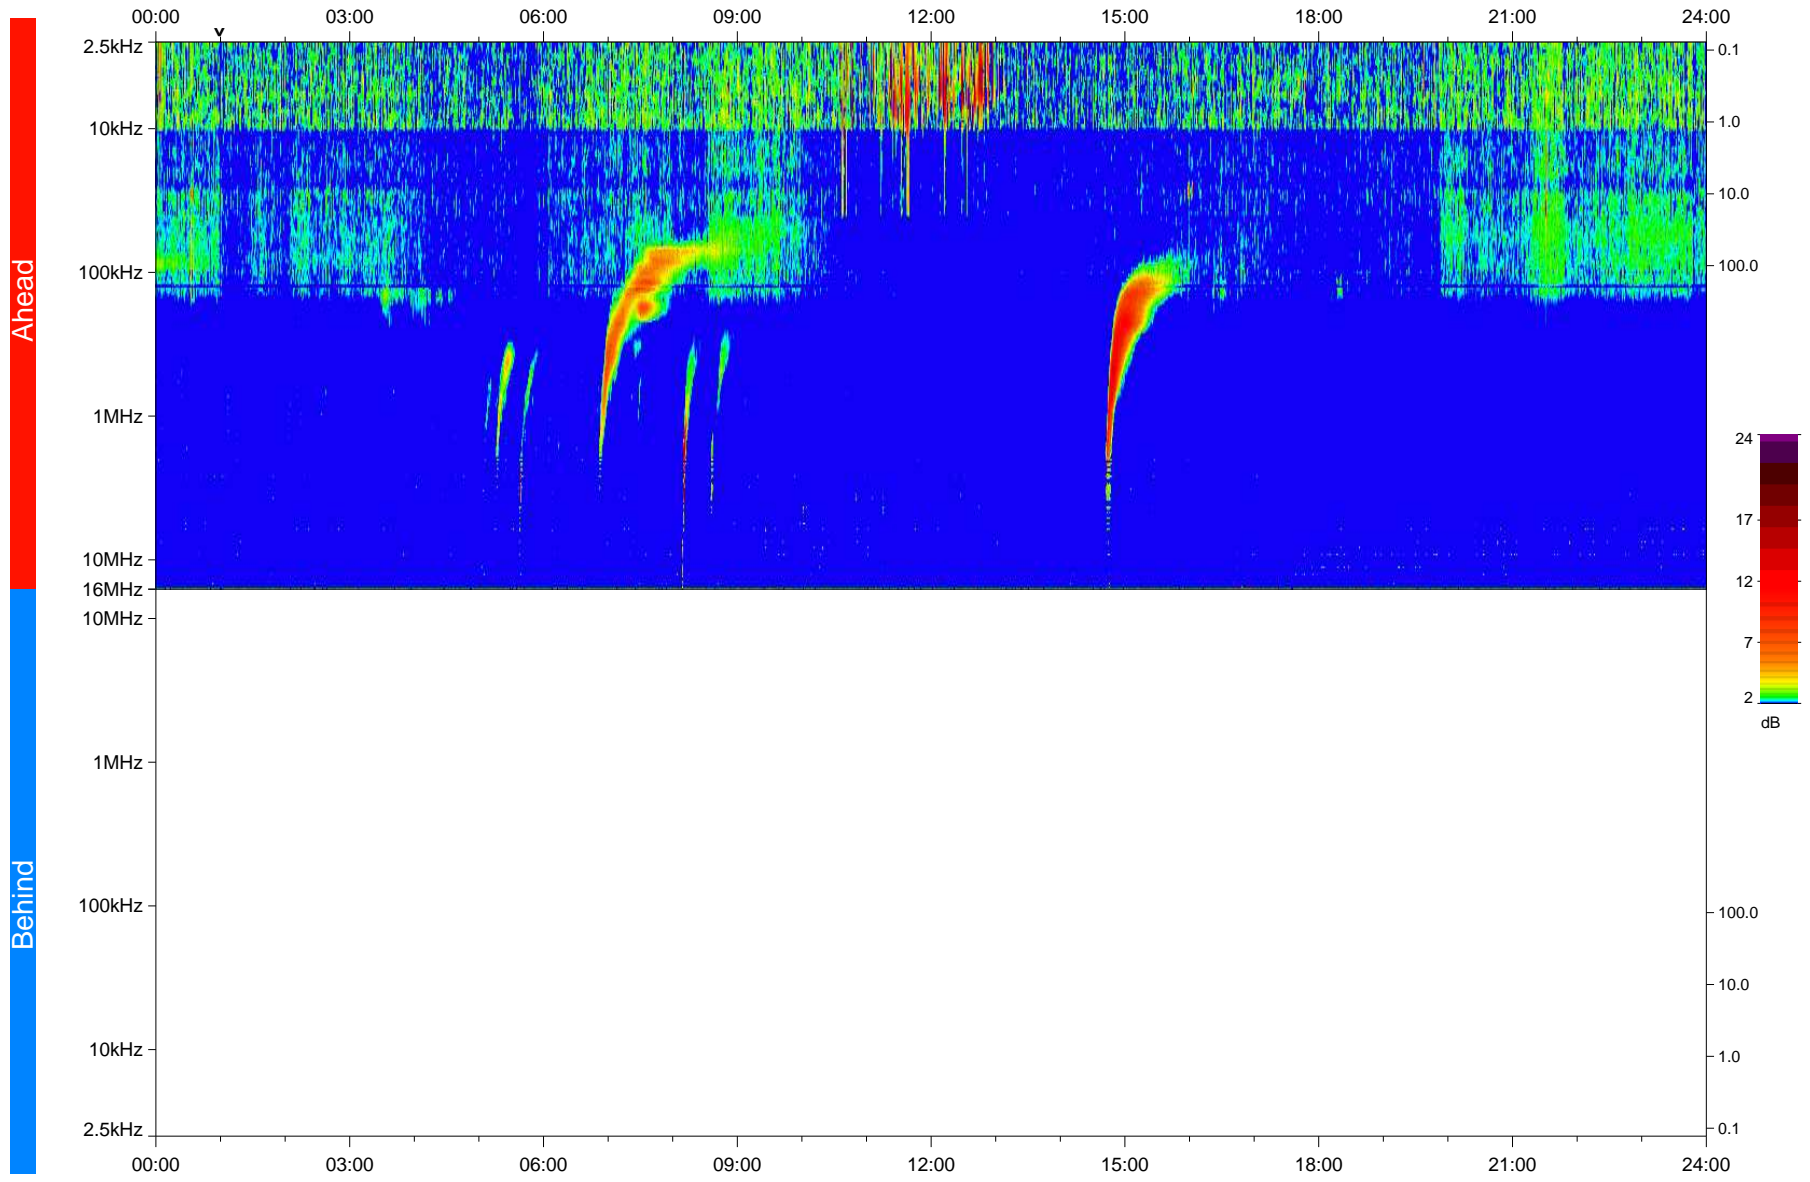

STEREO/WAVES Daily Summary - 10-Apr-2023 (DOY 100)

Ahead source file: swaves_ahead_2023_100_1_05.fin
Ahead PSE Angle: -11.2°

Behind PSE Angle: 7.4°
Behind source file: No STEREO-B data

Time (UTC)

file: stereo_swaves_daily-summary_color_20230410_v04
made by: space.umn.edu on macOS with IDL 8.8.2 on 2023-05-11 15:55:21, with TMLib V946 / dynspec V311