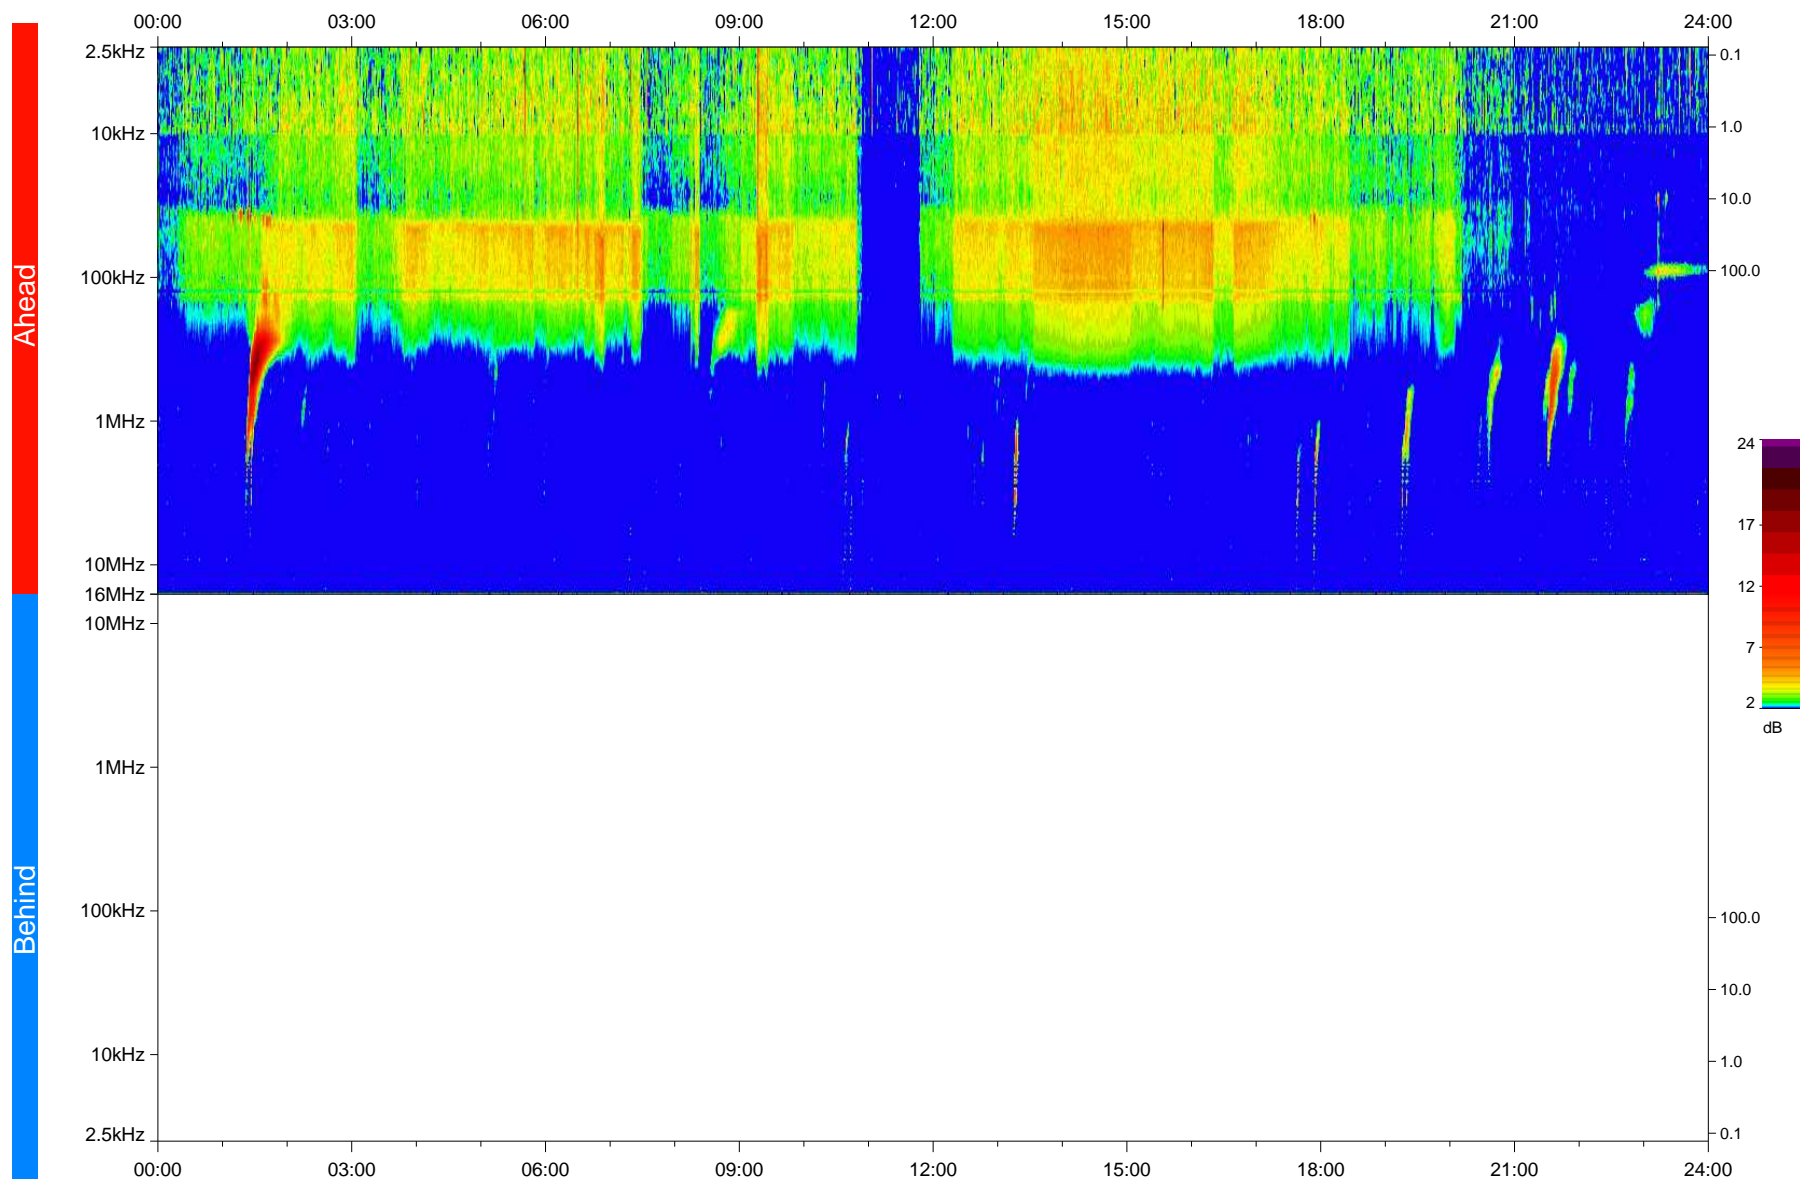

STEREO/WAVES Daily Summary - 09-Apr-2023 (DOY 099)

Ahead source file: swaves_ahead_2023_099_1_05.fin
Ahead PSE Angle: -11.2°

Behind PSE Angle: 7.4°
Behind source file: No STEREO-B data

Time (UTC)

file: stereo_swaves_daily-summary_color_20230409_v04
made by: space.umn.edu on macOS with IDL 8.8.2 on 2023-05-10 17:33:07, with TMLib V946 / dynspec V311