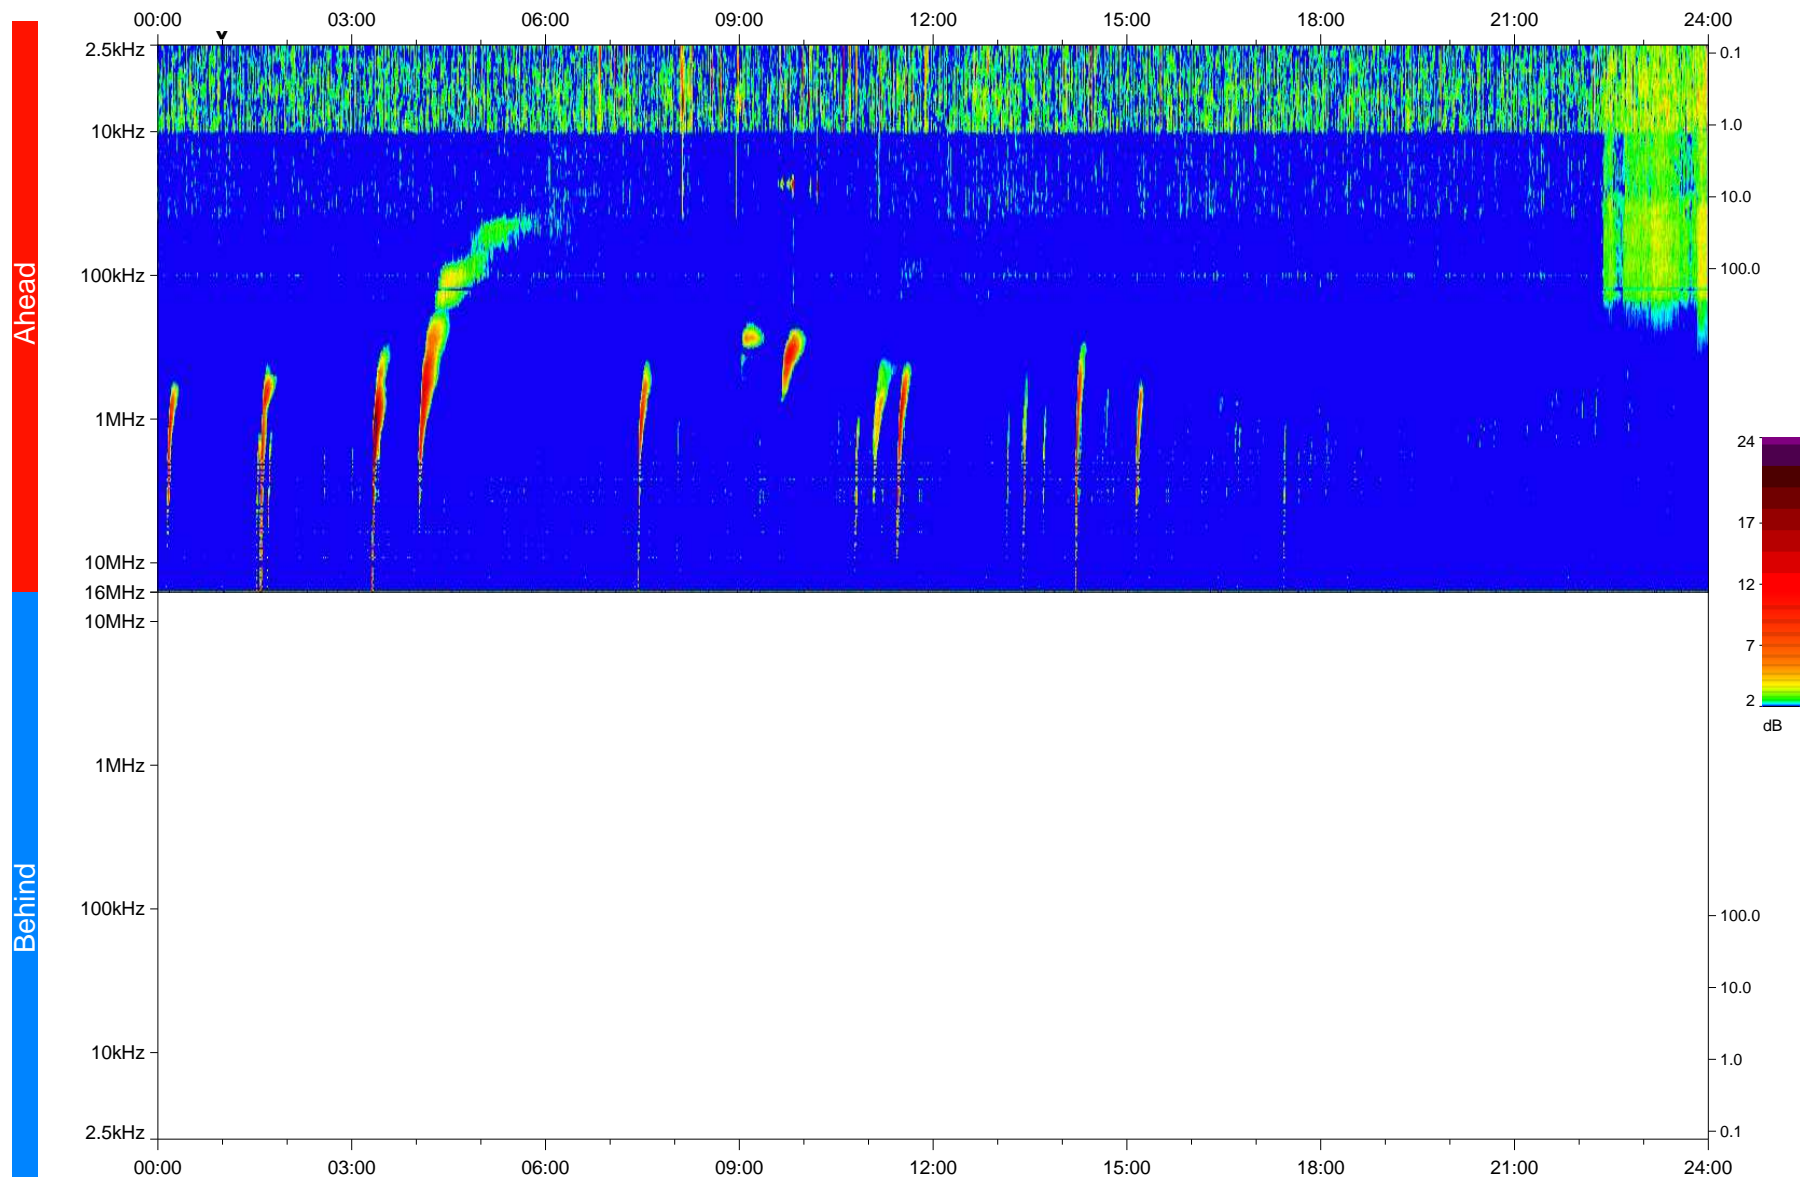

STEREO/WAVES Daily Summary - 08-Apr-2023 (DOY 098)

Ahead source file: swaves_ahead_2023_098_1_05.fin
Ahead PSE Angle: -11.2°

Behind PSE Angle: 7.5°
Behind source file: No STEREO-B data

Time (UTC)

file: stereo_swaves_daily-summary_color_20230408_v04
made by: space.umn.edu on macOS with IDL 8.8.2 on 2023-05-10 17:31:53, with TMLib V946 / dynspec V311