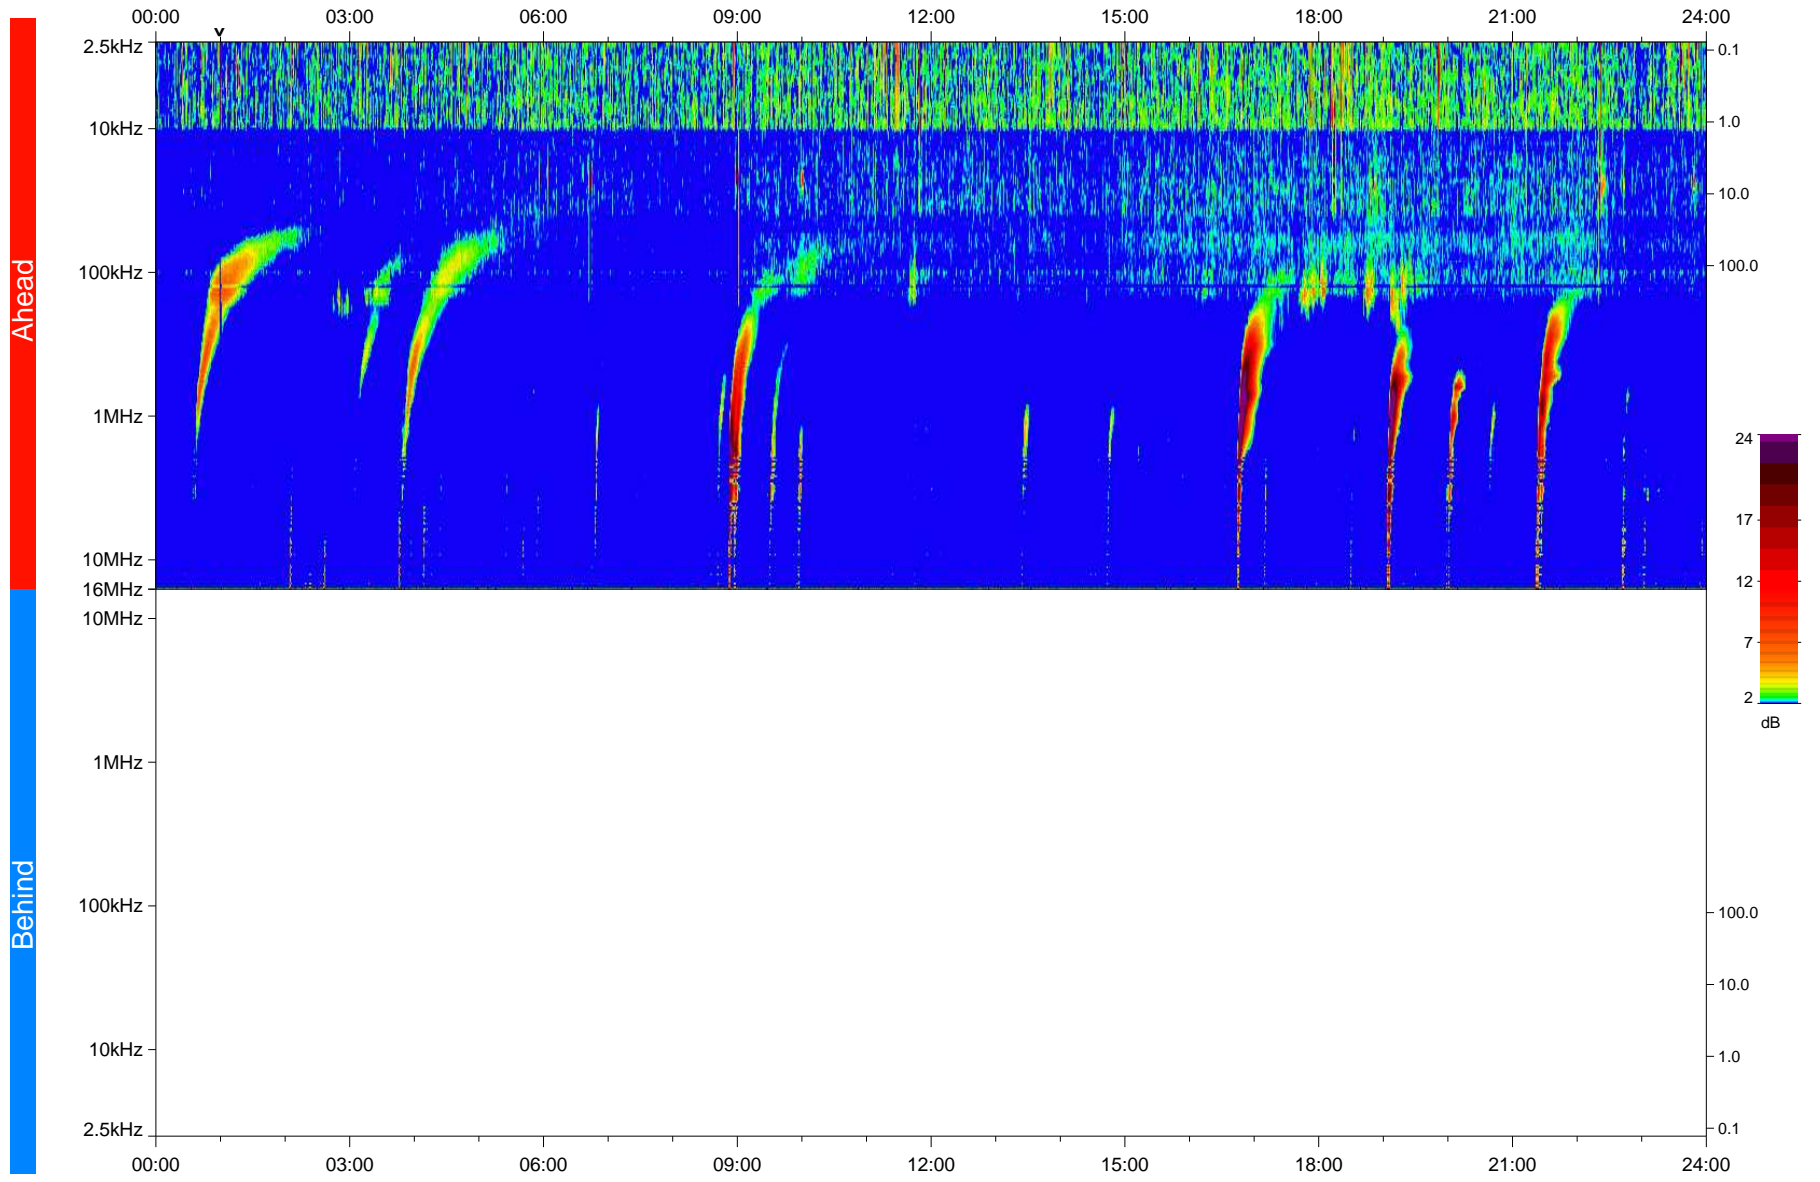

STEREO/WAVES Daily Summary - 06-Apr-2023 (DOY 096)

Ahead source file: swaves_ahead_2023_096_1_05.fin
Ahead PSE Angle: -11.3°

Behind PSE Angle: 7.6°
Behind source file: No STEREO-B data

Time (UTC)

file: stereo_swaves_daily-summary_color_20230406_v04
made by: space.umn.edu on macOS with IDL 8.8.2 on 2023-05-08 18:26:06, with TMLib V946 / dynspec V311