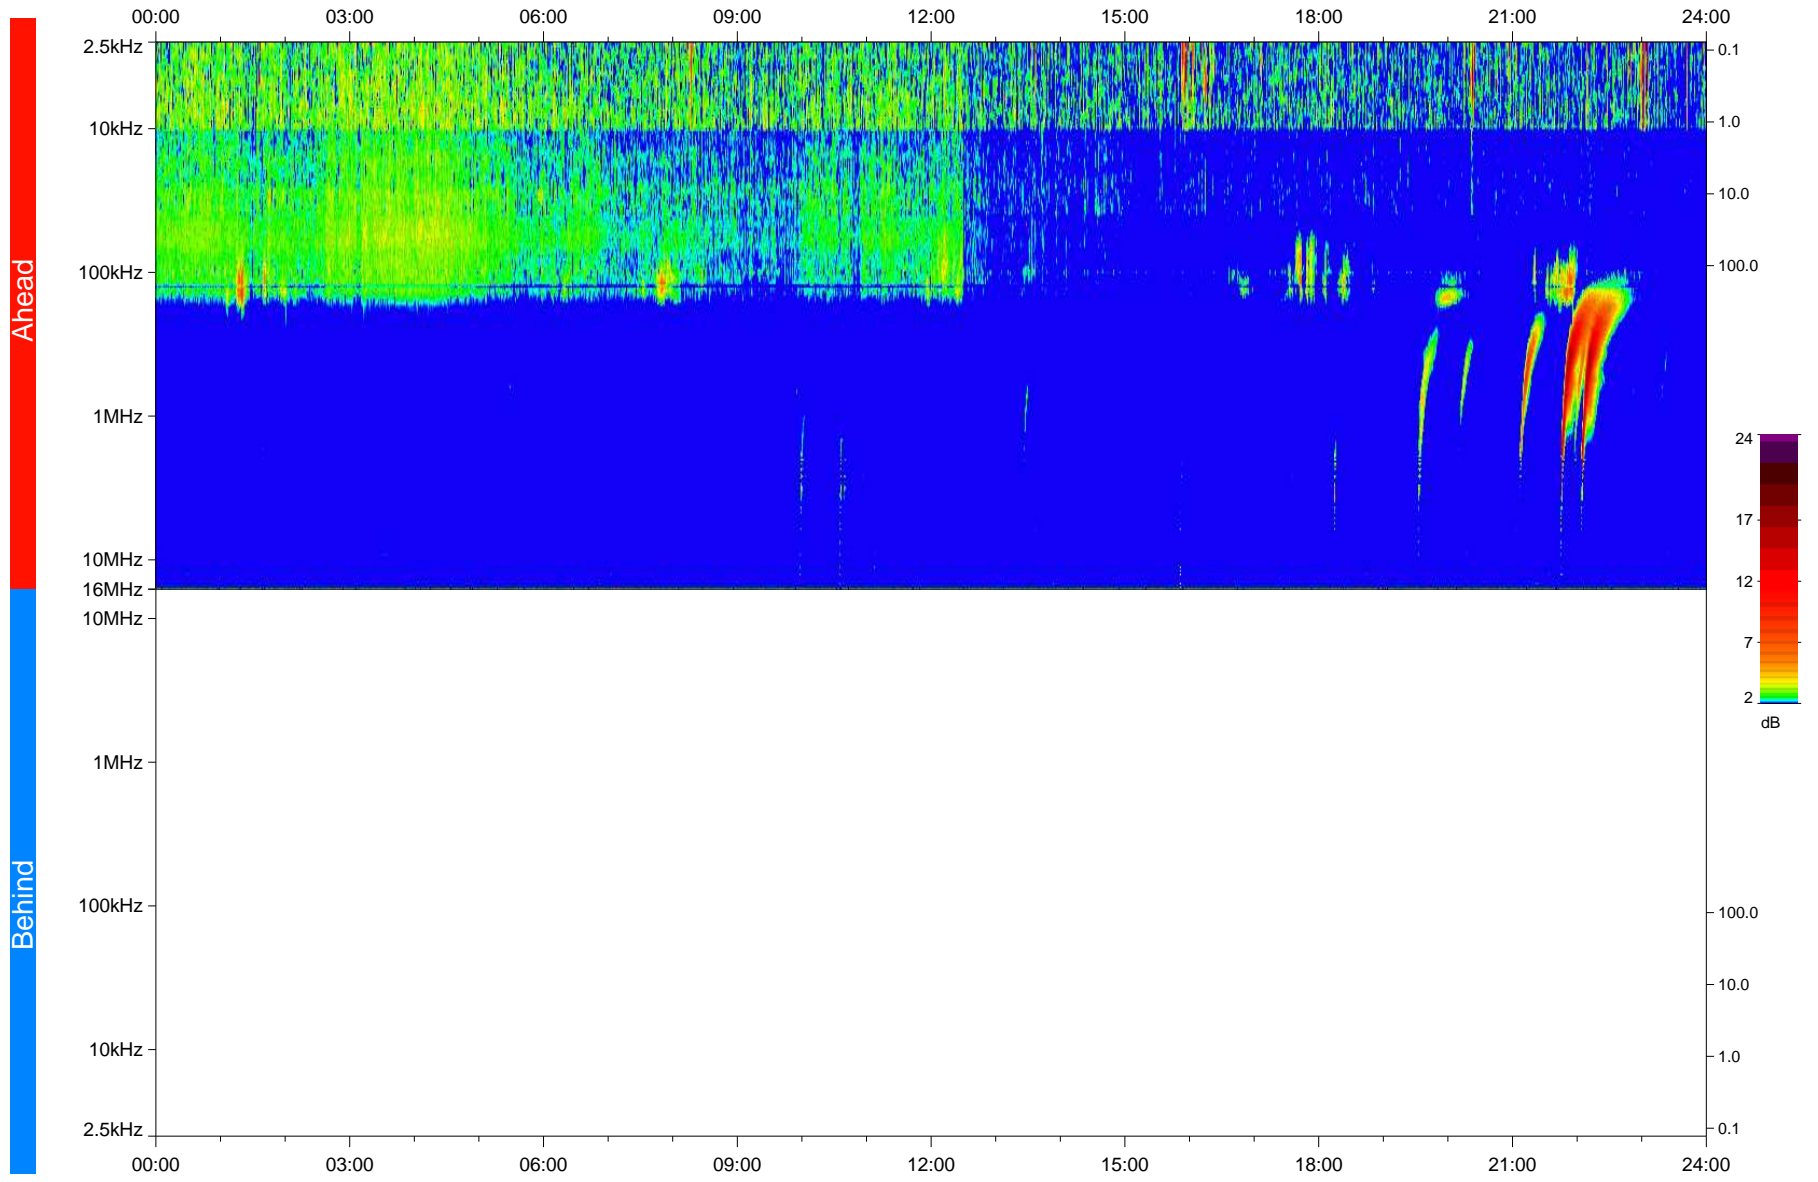

STEREO/WAVES Daily Summary - 05-Apr-2023 (DOY 095)

Ahead source file: swaves_ahead_2023_095_1_05.fin
Ahead PSE Angle: -11.4°

Behind PSE Angle: 7.6°
Behind source file: No STEREO-B data

Time (UTC)

file: stereo_swaves_daily-summary_color_20230405_v04
made by: space.umn.edu on macOS with IDL 8.8.2 on 2023-05-06 15:25:01, with TLib V946 / dynspec V311