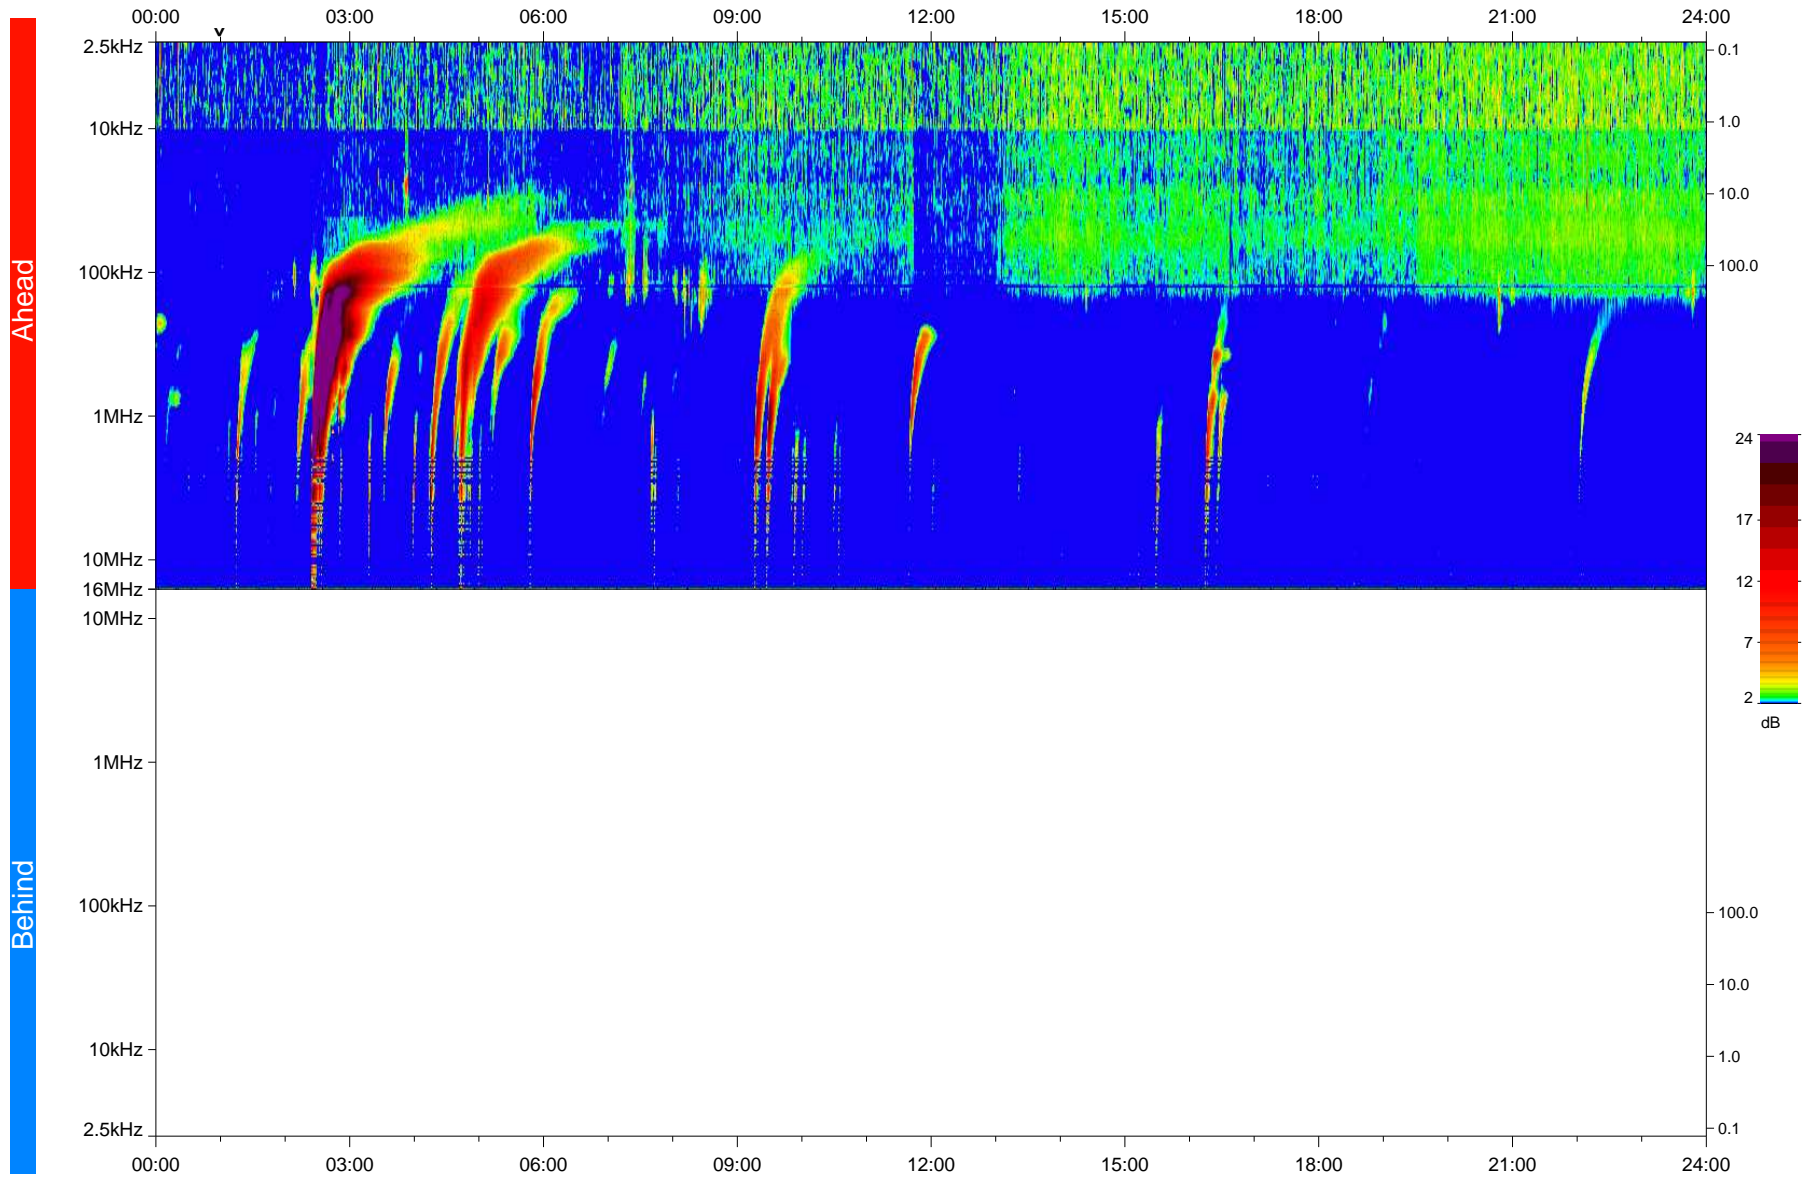

# STEREO/WAVES Daily Summary - 04-Apr-2023 (DOY 094)

Ahead source file: swaves\_ahead\_2023\_094\_1\_05.fin  
Ahead PSE Angle:  $-11.5^\circ$

Behind PSE Angle:  $7.6^\circ$   
Behind source file: No STEREO-B data

Time (UTC)

file: stereo\_swaves\_daily-summary\_color\_20230404\_v04  
made by: space.umn.edu on macOS with IDL 8.8.2 on 2023-05-05 19:01:00, with TMatlab V946 / dynspec V311