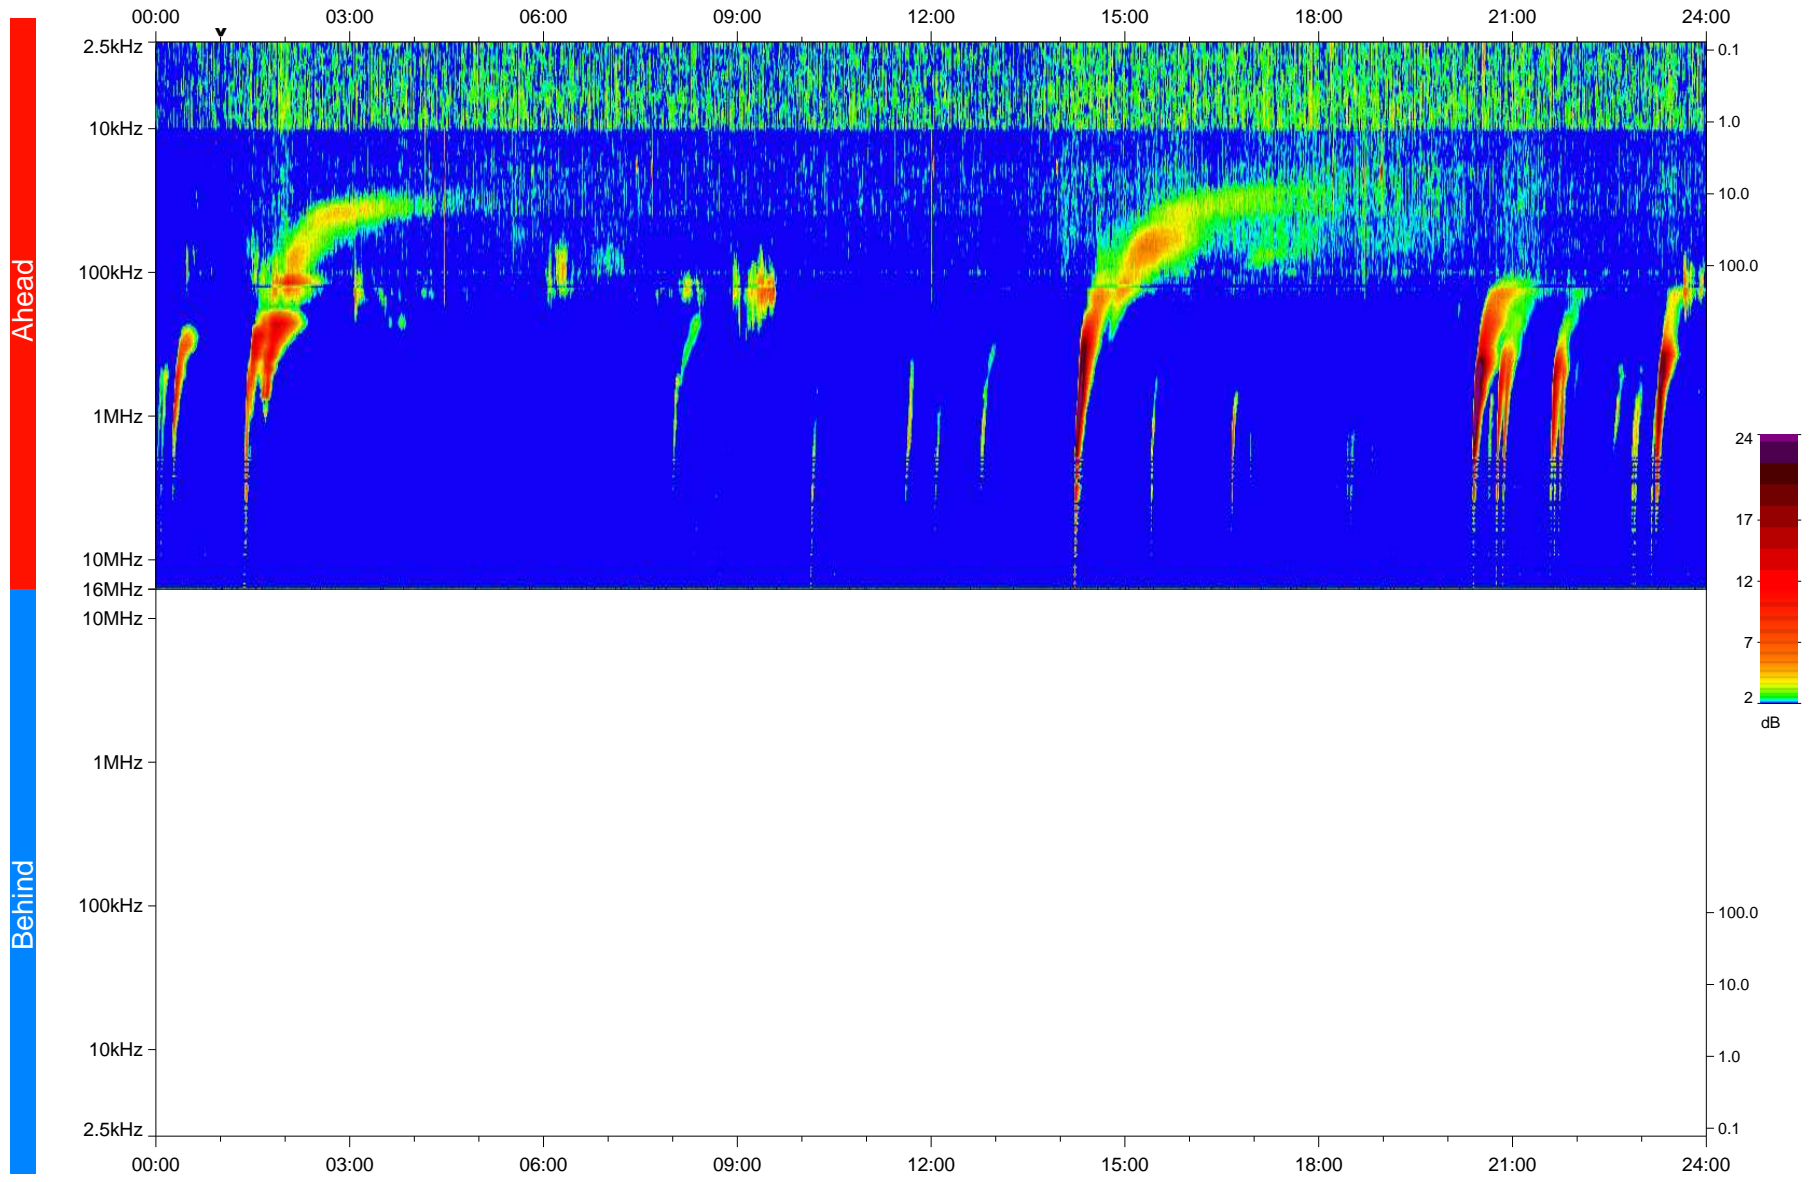

STEREO/WAVES Daily Summary - 02-Apr-2023 (DOY 092)

Ahead source file: swaves_ahead_2023_092_1_05.fin
Ahead PSE Angle: -11.6°

Behind PSE Angle: 7.7°
Behind source file: No STEREO-B data

Time (UTC)

file: stereo_swaves_daily-summary_color_20230402_v04
made by: space.umn.edu on macOS with IDL 8.8.2 on 2023-05-03 09:47:28, with TMLib V946 / dynspec V311