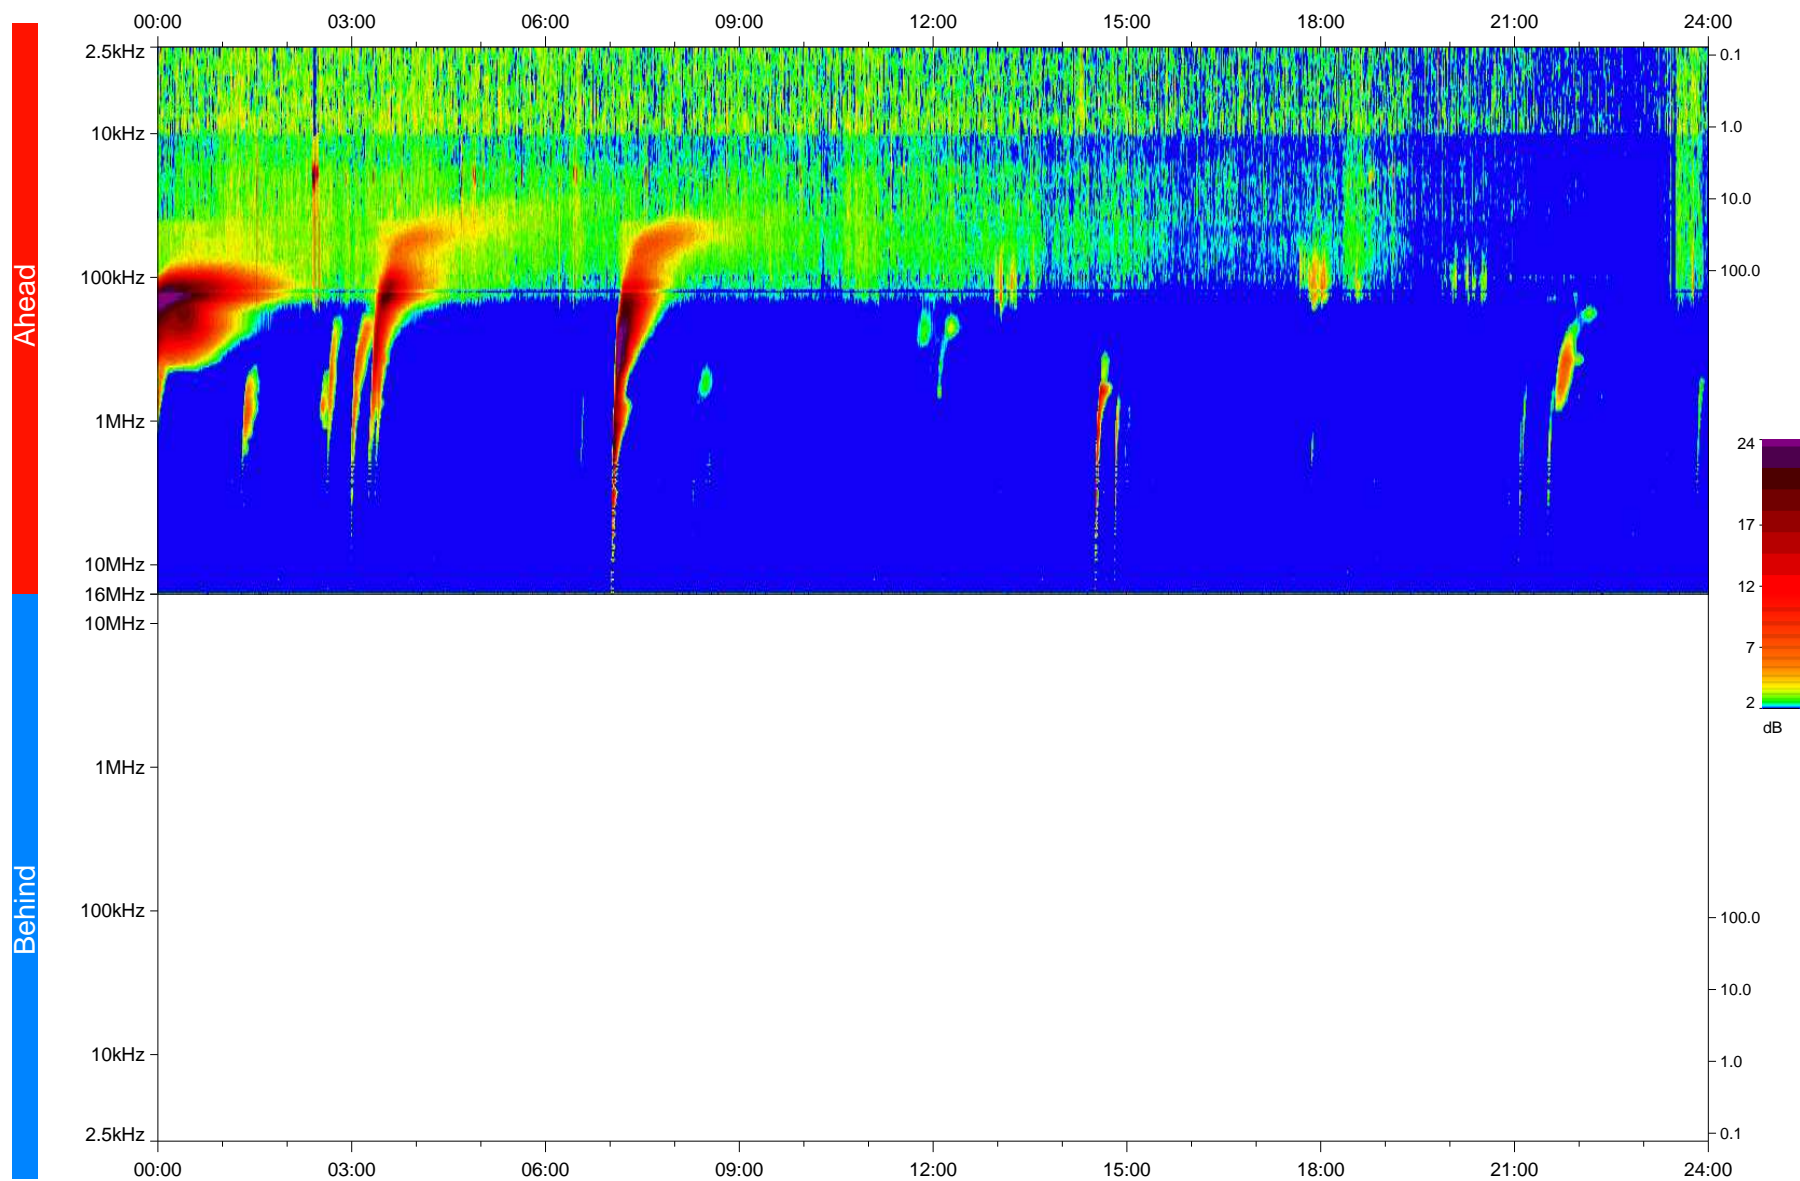

# STEREO/WAVES Daily Summary - 01-Apr-2023 (DOY 091)

Ahead source file: swaves\_ahead\_2023\_091\_1\_05.fin  
Ahead PSE Angle:  $-11.6^\circ$

Behind PSE Angle:  $7.8^\circ$   
Behind source file: No STEREO-B data

Time (UTC)

file: stereo\_swaves\_daily-summary\_color\_20230401\_v04  
made by: space.umn.edu on macOS with IDL 8.8.2 on 2023-05-02 18:53:40, with TMatlab V946 / dynspec V311