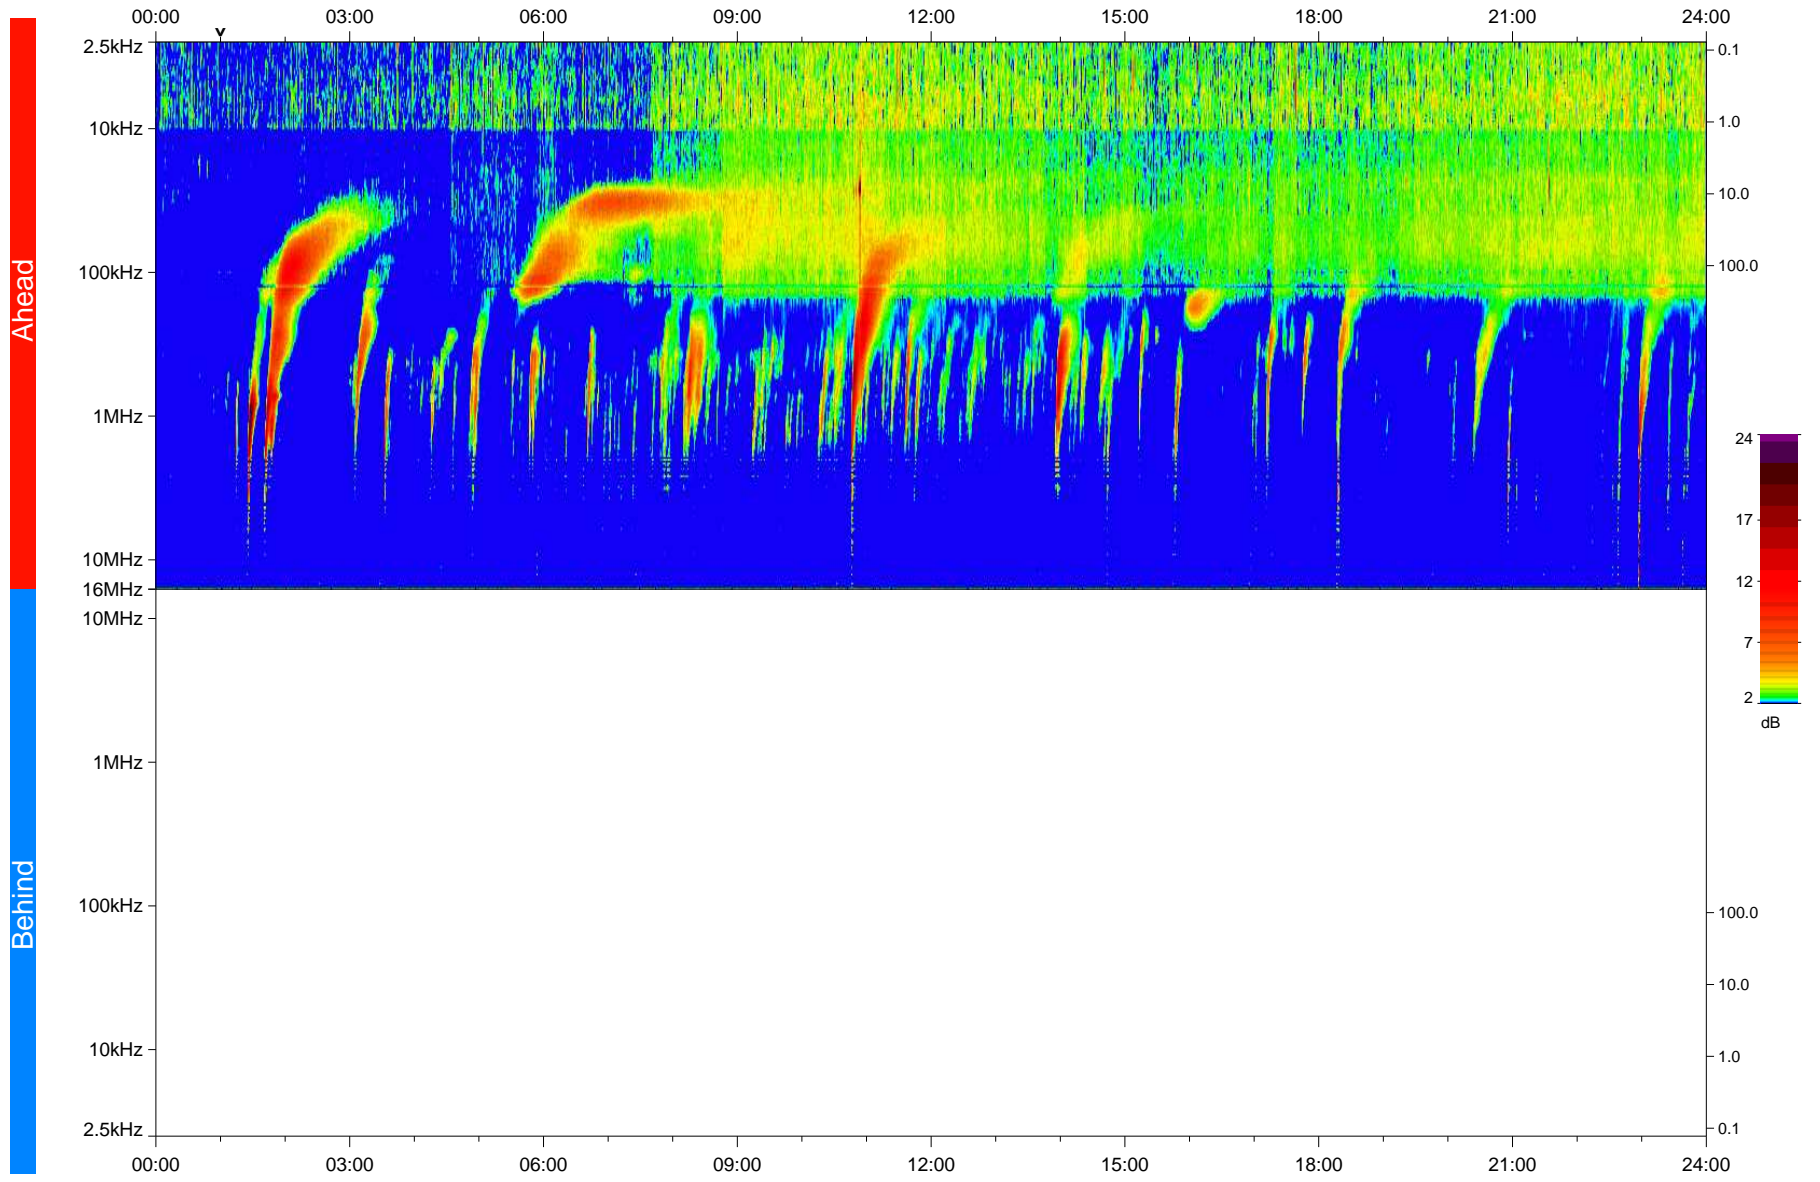

STEREO/WAVES Daily Summary - 29-Mar-2023 (DOY 088)

Ahead source file: swaves_ahead_2023_088_1_05.fin
Ahead PSE Angle: -11.7°

Behind PSE Angle: 7.9°
Behind source file: No STEREO-B data

Time (UTC)

file: stereo_swaves_daily-summary_color_20230329_v04
made by: space.umn.edu on macOS with IDL 8.8.2 on 2023-04-29 08:20:01, with TLib V946 / dynspec V311