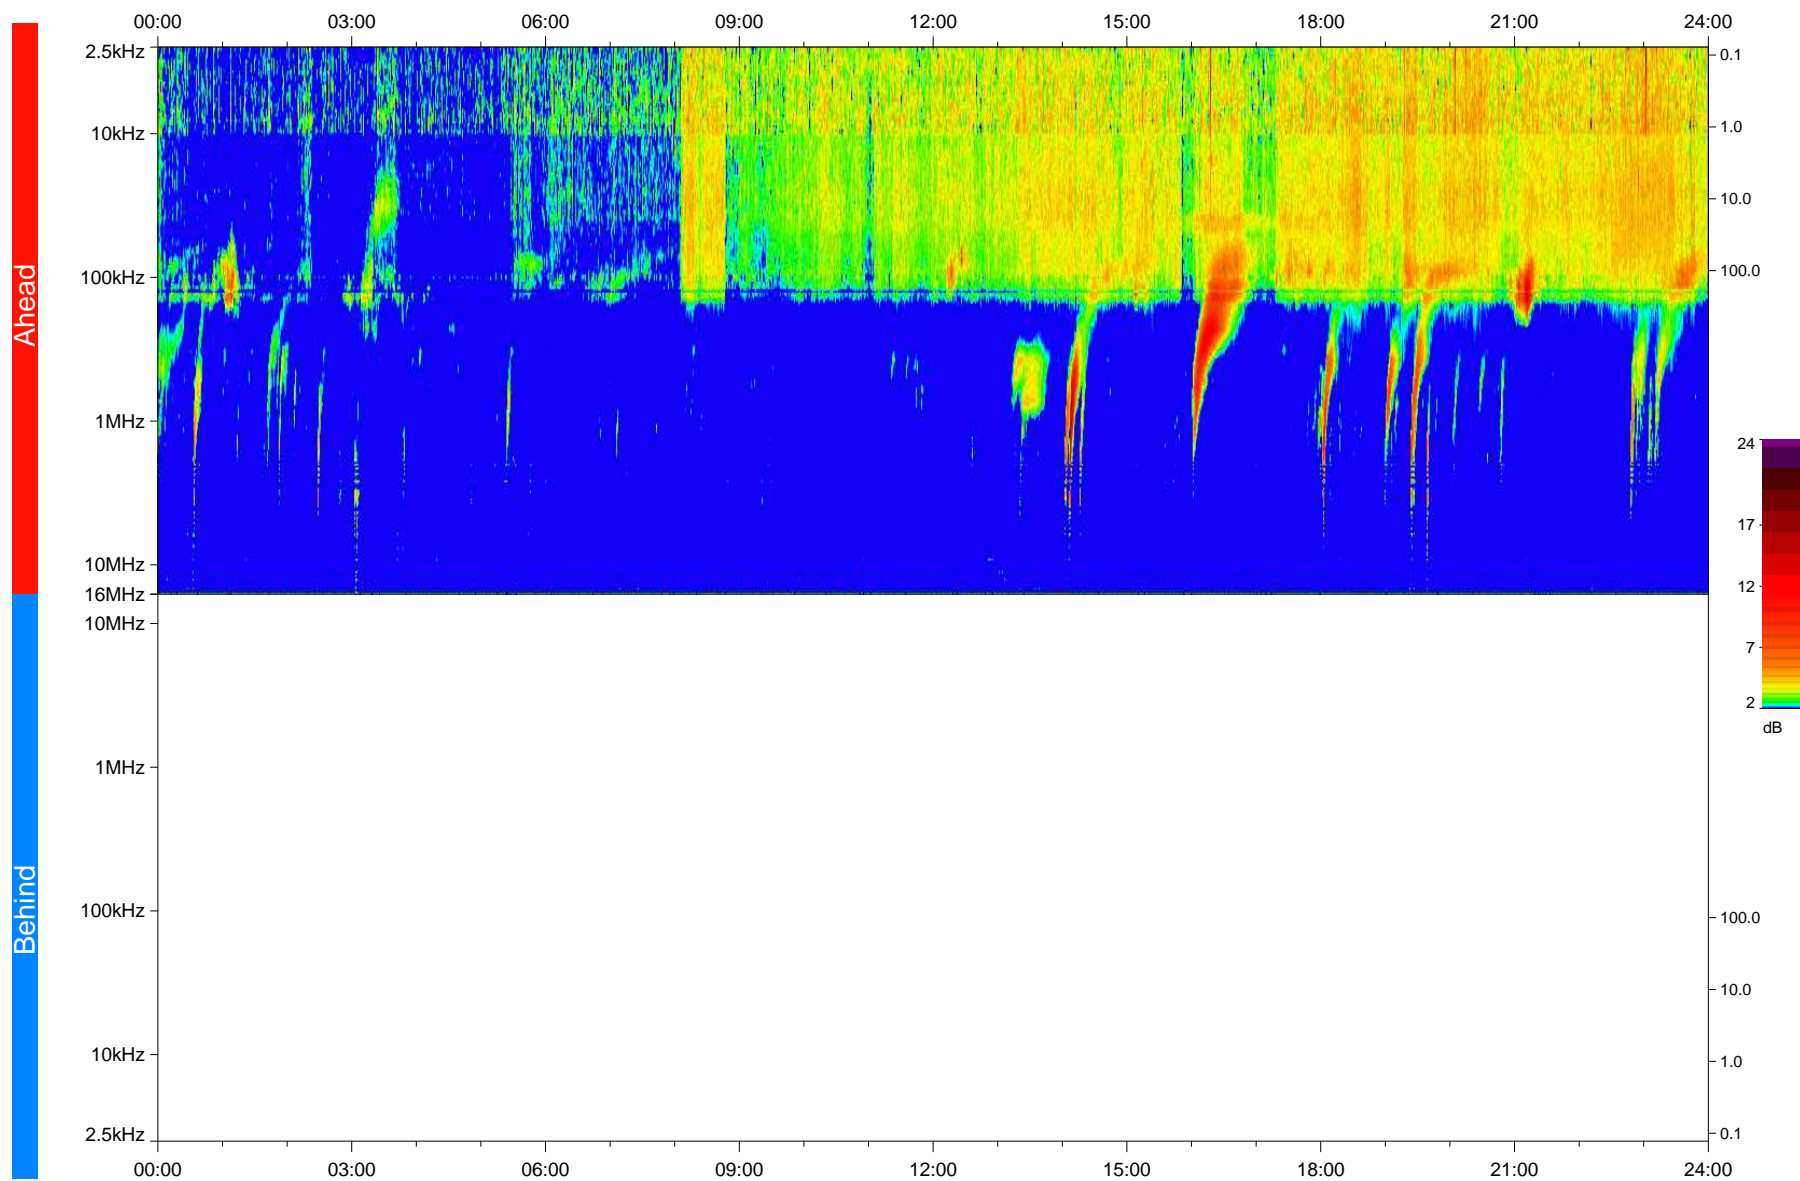

STEREO/WAVES Daily Summary - 28-Mar-2023 (DOY 087)

Ahead source file: swaves_ahead_2023_087_1_05.fin
Ahead PSE Angle: -11.8°

Behind PSE Angle: 7.9°
Behind source file: No STEREO-B data

Time (UTC)

file: stereo_swaves_daily-summary_color_20230328_v04
made by: space.umn.edu on macOS with IDL 8.8.2 on 2023-04-28 07:54:13, with TLib V946 / dynspec V311