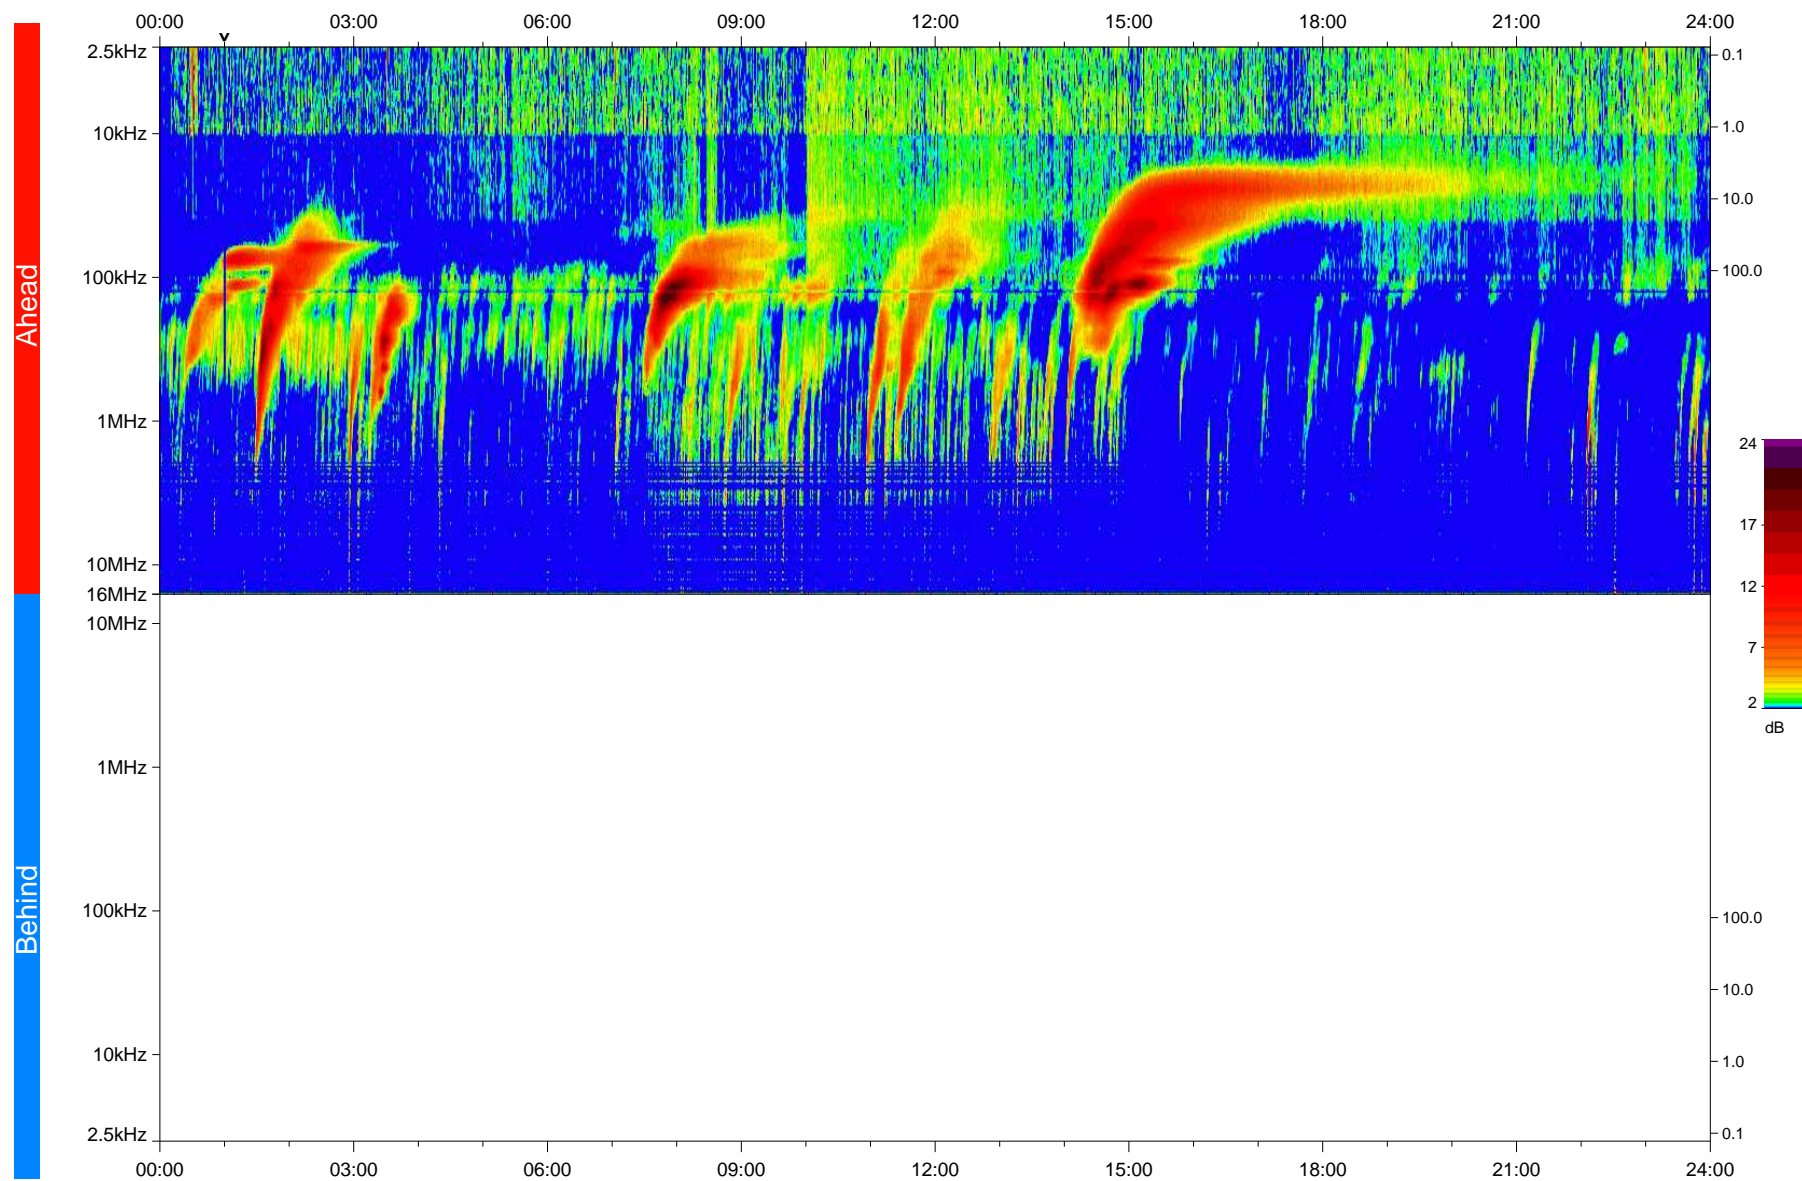

STEREO/WAVES Daily Summary - 27-Mar-2023 (DOY 086)

Ahead source file: swaves_ahead_2023_086_1_05.fin
Ahead PSE Angle: -11.9°

Behind PSE Angle: 7.9°
Behind source file: No STEREO-B data

Time (UTC)

file: stereo_swaves_daily-summary_color_20230327_v04
made by: space.umn.edu on macOS with IDL 8.8.2 on 2023-04-27 10:54:06, with Tlib V946 / dynspec V311