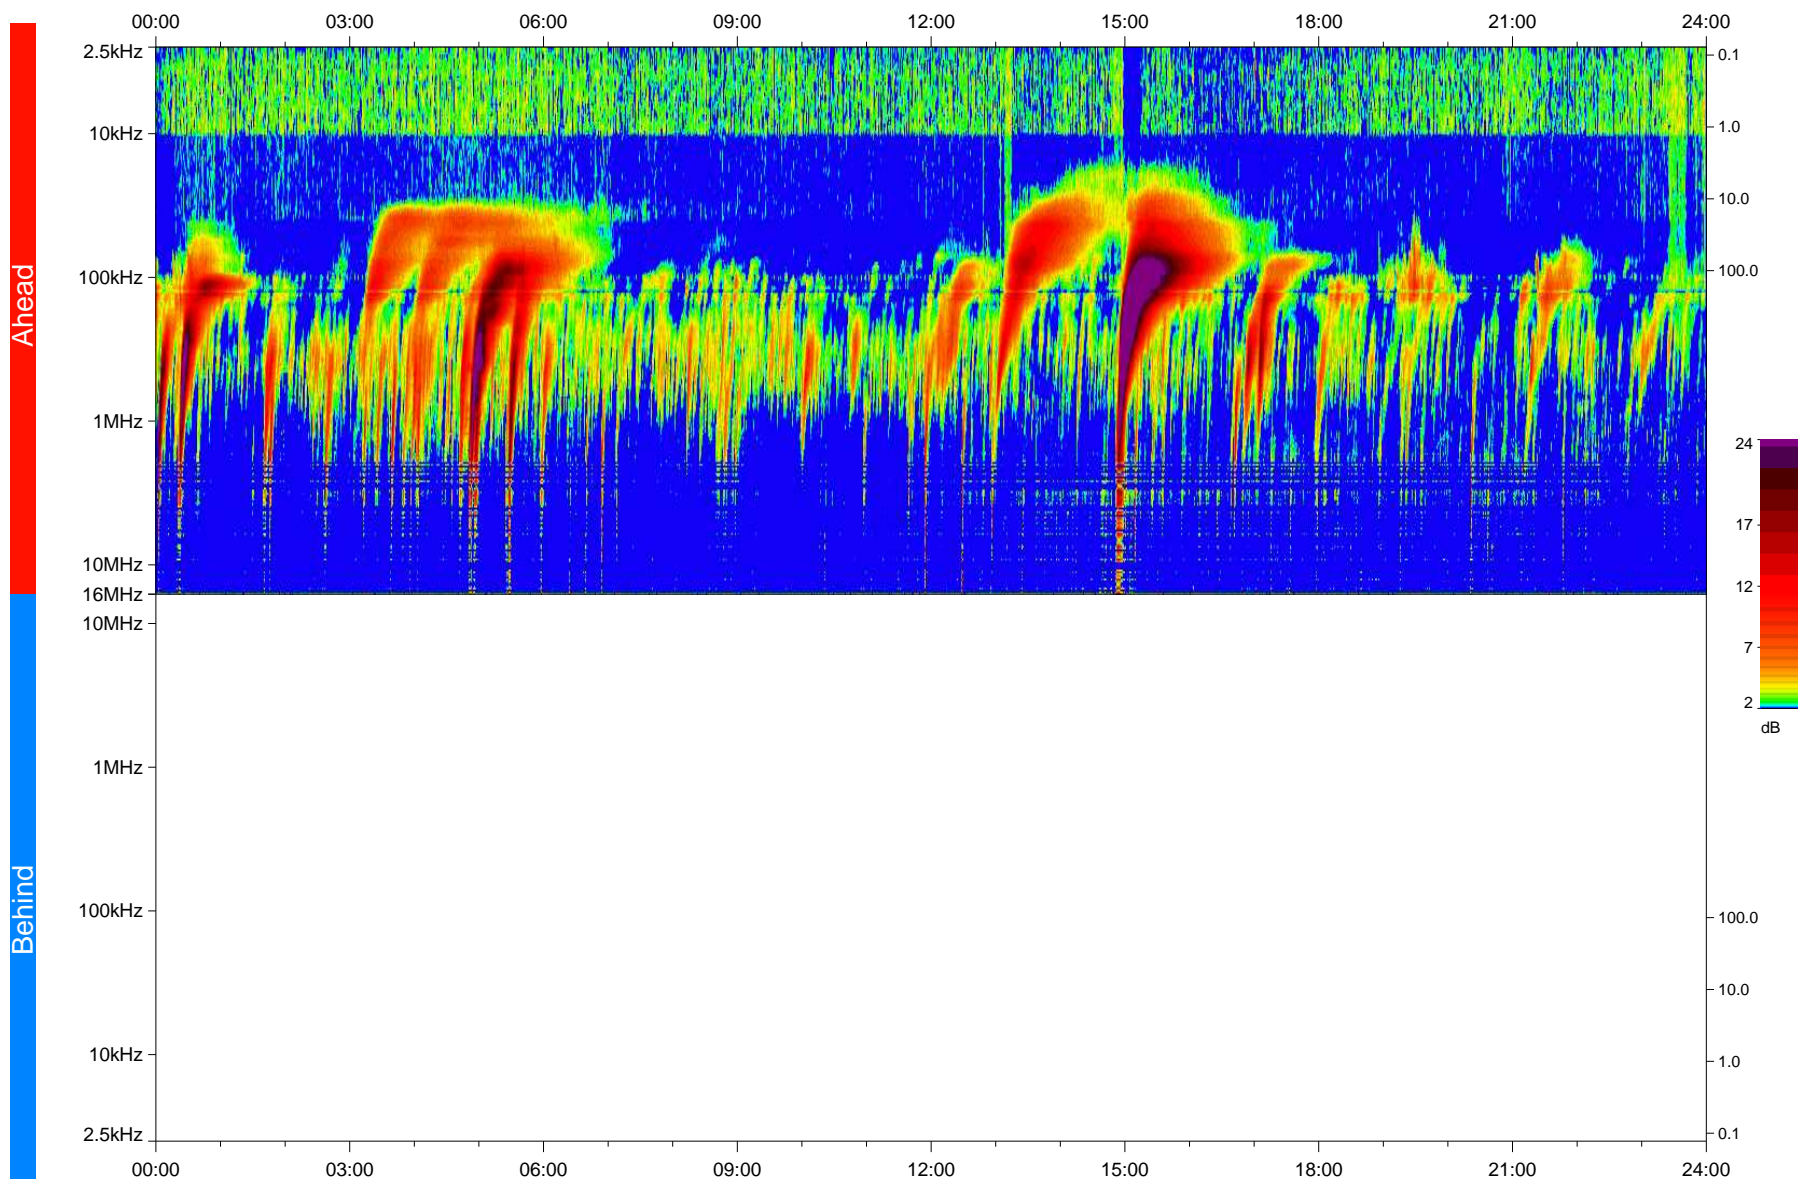

STEREO/WAVES Daily Summary - 26-Mar-2023 (DOY 085)

Ahead source file: swaves_ahead_2023_085_1_05.fin
Ahead PSE Angle: -11.9°

Behind PSE Angle: 8.0°
Behind source file: No STEREO-B data

Time (UTC)

file: stereo_swaves_daily-summary_color_20230326_v04
made by: space.umn.edu on macOS with IDL 8.8.2 on 2023-04-26 13:25:41, with TLib V946 / dynspec V311