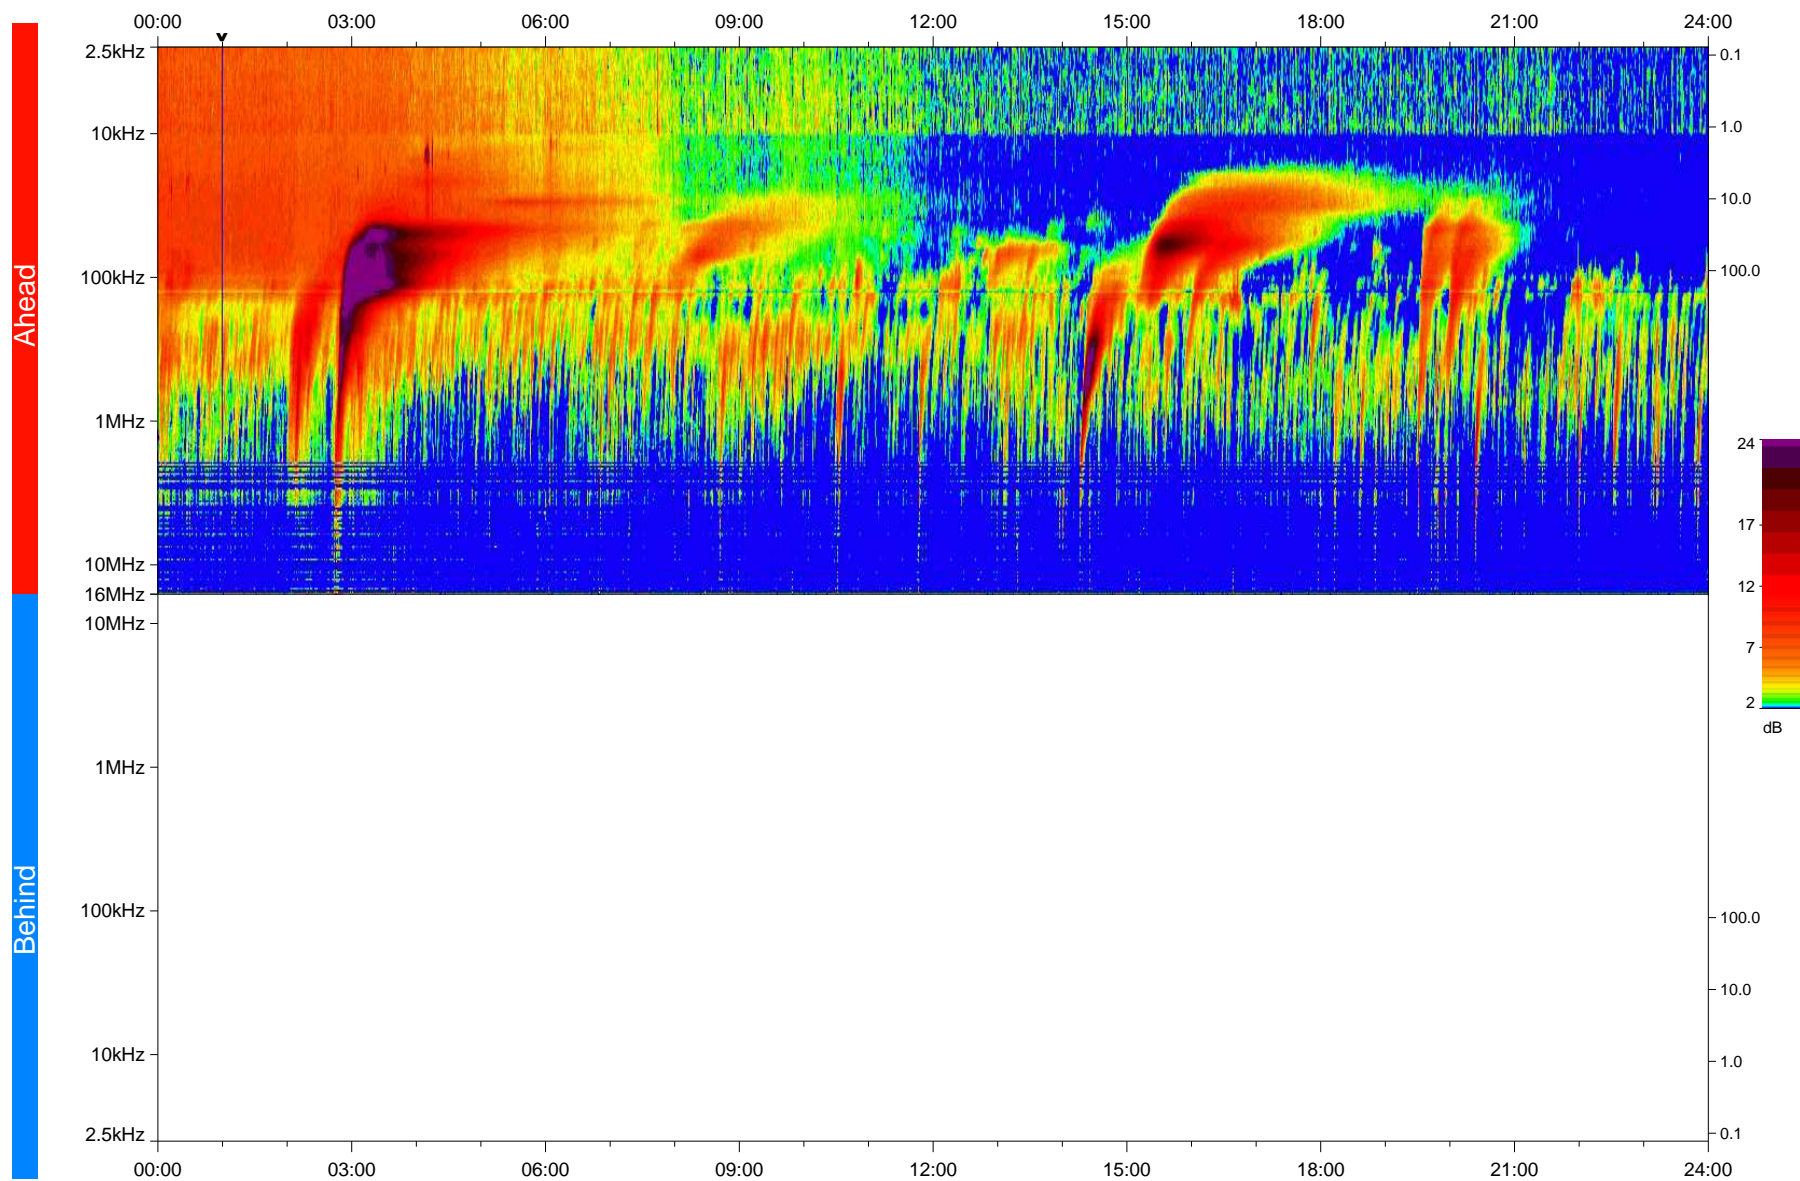

STEREO/WAVES Daily Summary - 25-Mar-2023 (DOY 084)

Ahead source file: swaves_ahead_2023_084_1_05.fin
Ahead PSE Angle: -11.9°

Behind PSE Angle: 8.0°
Behind source file: No STEREO-B data

Time (UTC)

file: stereo_swaves_daily-summary_color_20230325_v04
made by: space.umn.edu on macOS with IDL 8.8.2 on 2023-04-25 15:41:28, with TLib V946 / dynspec V311