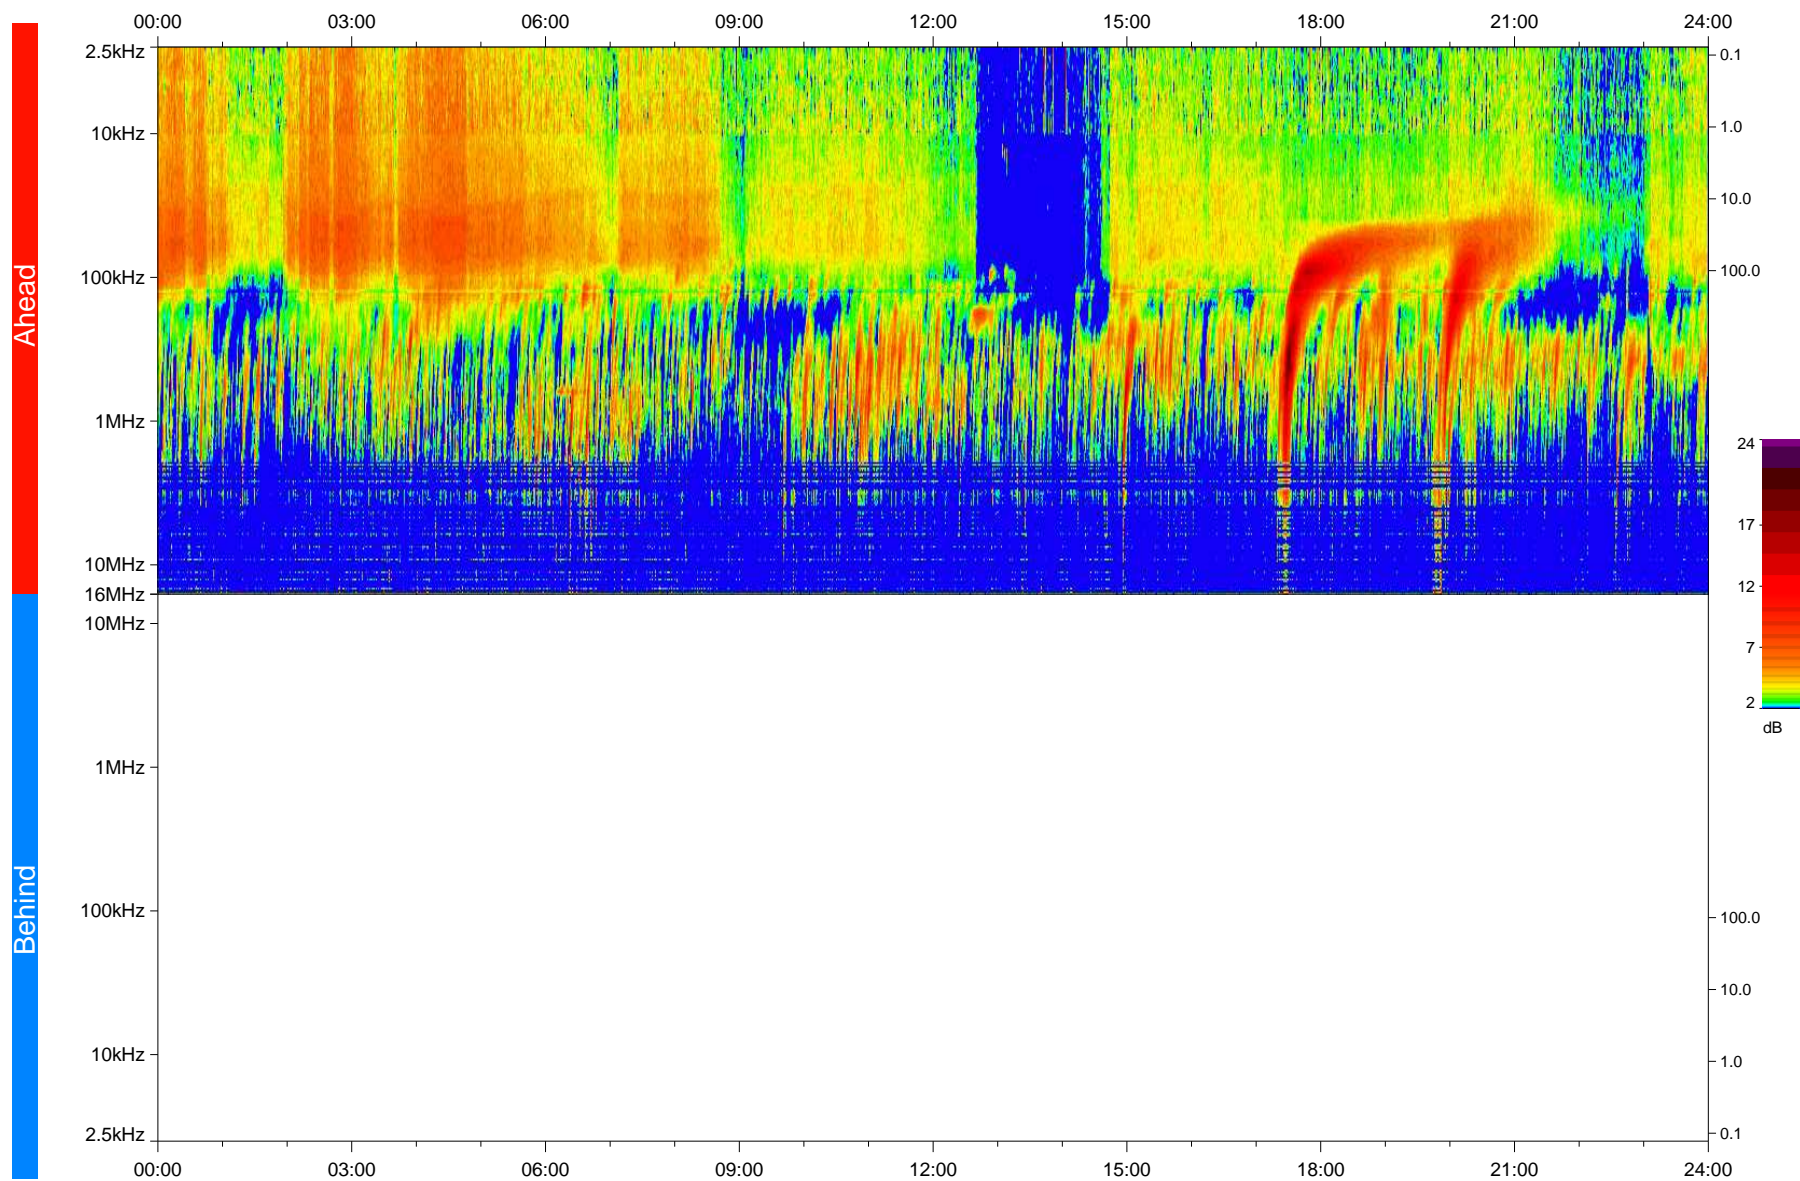

STEREO/WAVES Daily Summary - 24-Mar-2023 (DOY 083)

Ahead source file: swaves_ahead_2023_083_1_05.fin
Ahead PSE Angle: -12.0°

Behind PSE Angle: 8.1°
Behind source file: No STEREO-B data

Time (UTC)

file: stereo_swaves_daily-summary_color_20230324_v04
made by: space.umn.edu on macOS with IDL 8.8.2 on 2023-04-25 15:40:14, with TMLib V946 / dynspec V311