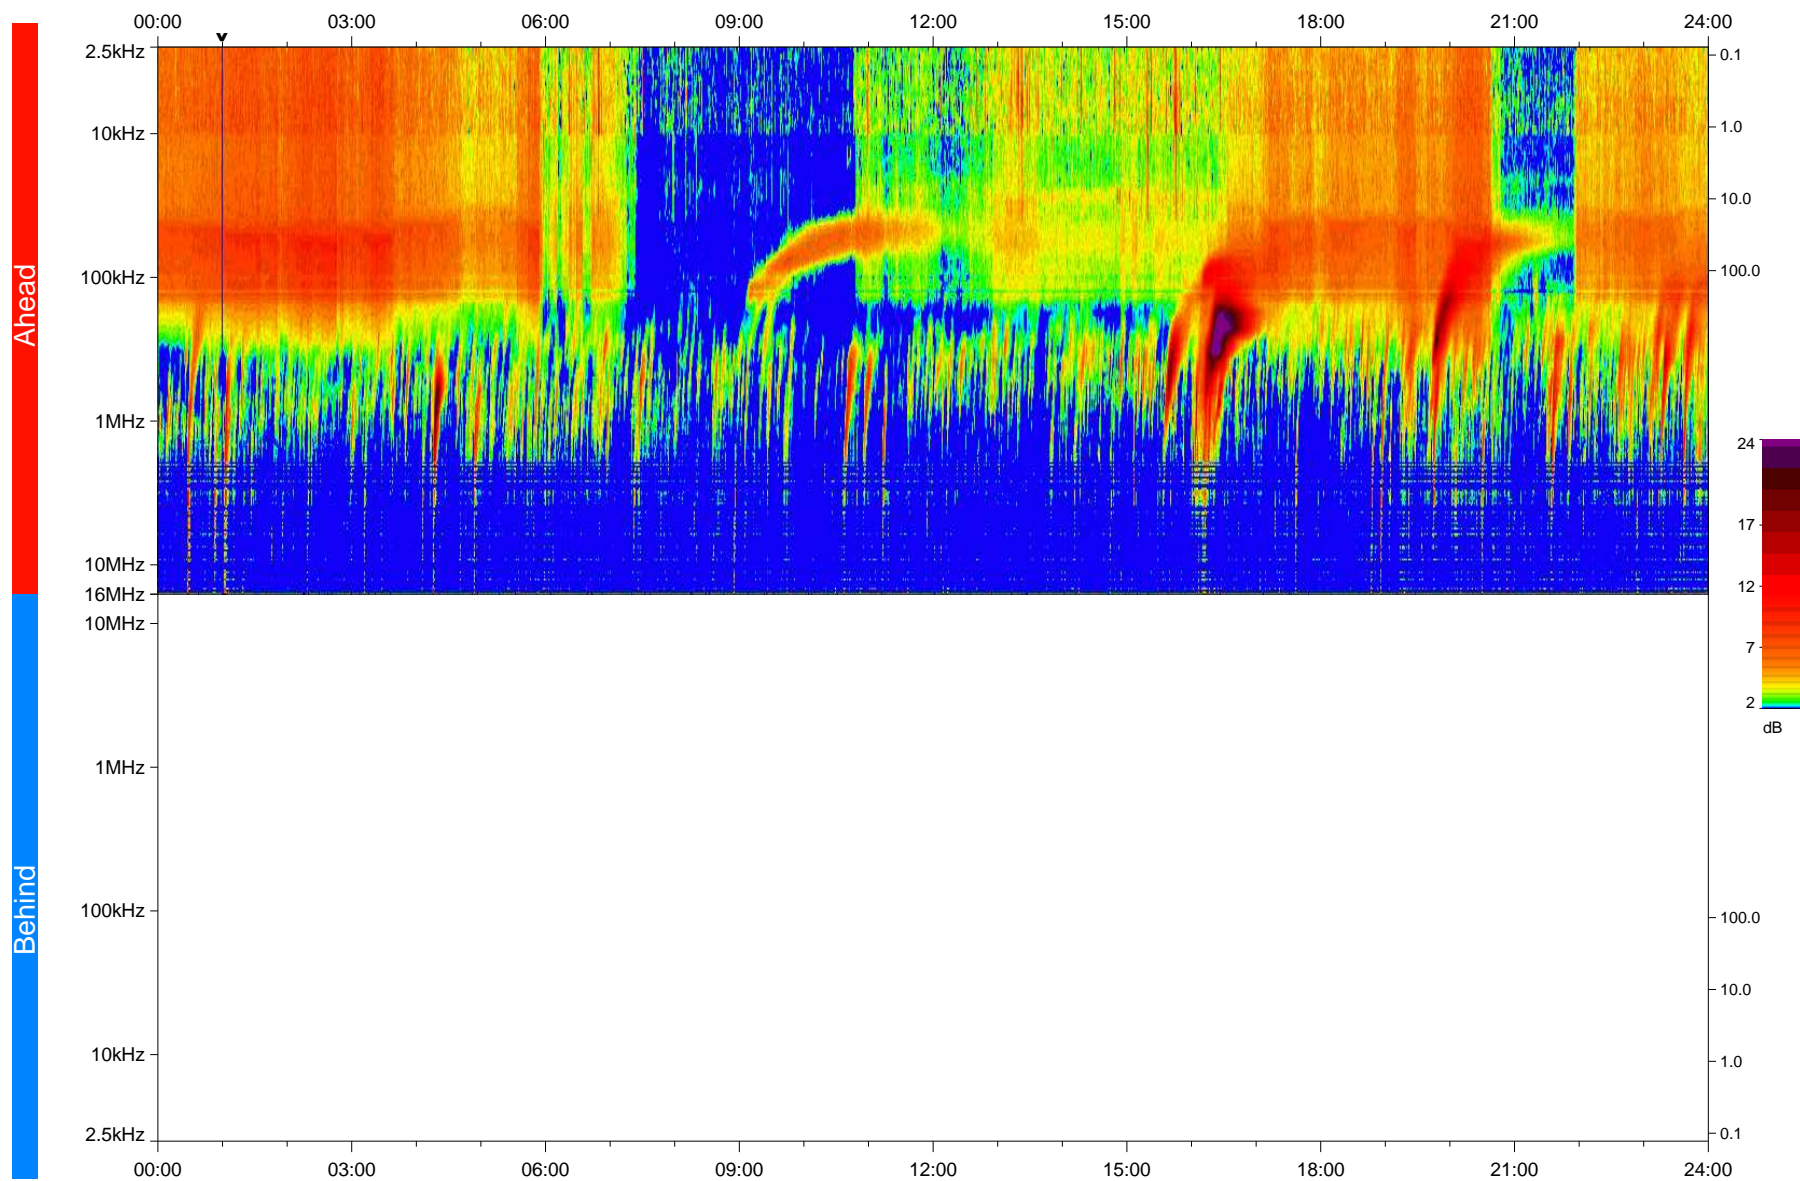

# STEREO/WAVES Daily Summary - 23-Mar-2023 (DOY 082)

Ahead source file: swaves\_ahead\_2023\_082\_1\_05.fin  
Ahead PSE Angle: -12.0°

Behind PSE Angle: 8.1°  
Behind source file: No STEREO-B data

Time (UTC)

file: stereo\_swaves\_daily-summary\_color\_20230323\_v04  
made by: space.umn.edu on macOS with IDL 8.8.2 on 2023-04-23 09:14:13, with TMLib V946 / dynspec V311