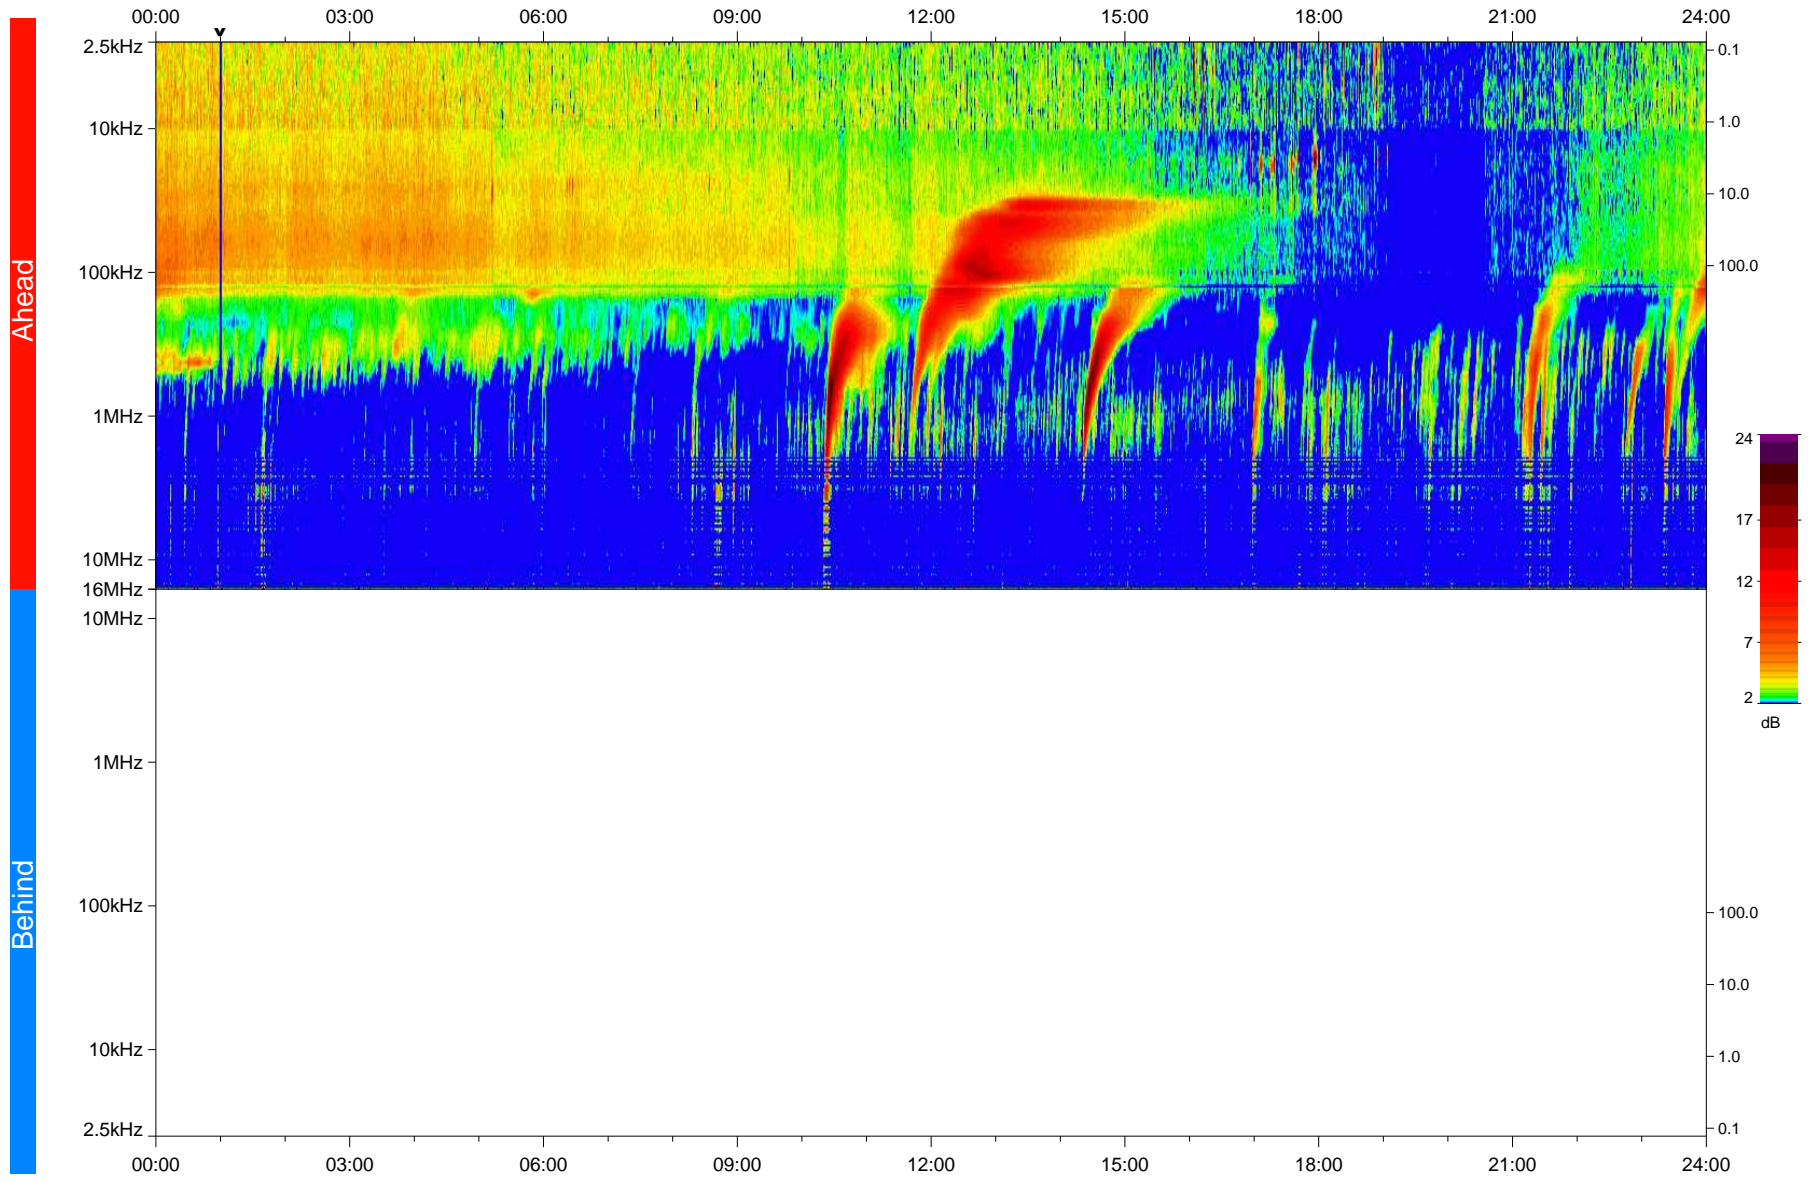

STEREO/WAVES Daily Summary - 21-Mar-2023 (DOY 080)

Ahead source file: swaves_ahead_2023_080_1_05.fin
Ahead PSE Angle: -12.1°

Behind PSE Angle: 8.2°
Behind source file: No STEREO-B data

Time (UTC)

file: stereo_swaves_daily-summary_color_20230321_v04
made by: space.umn.edu on macOS with IDL 8.8.2 on 2023-04-21 13:16:09, with TMLib V946 / dynspec V311