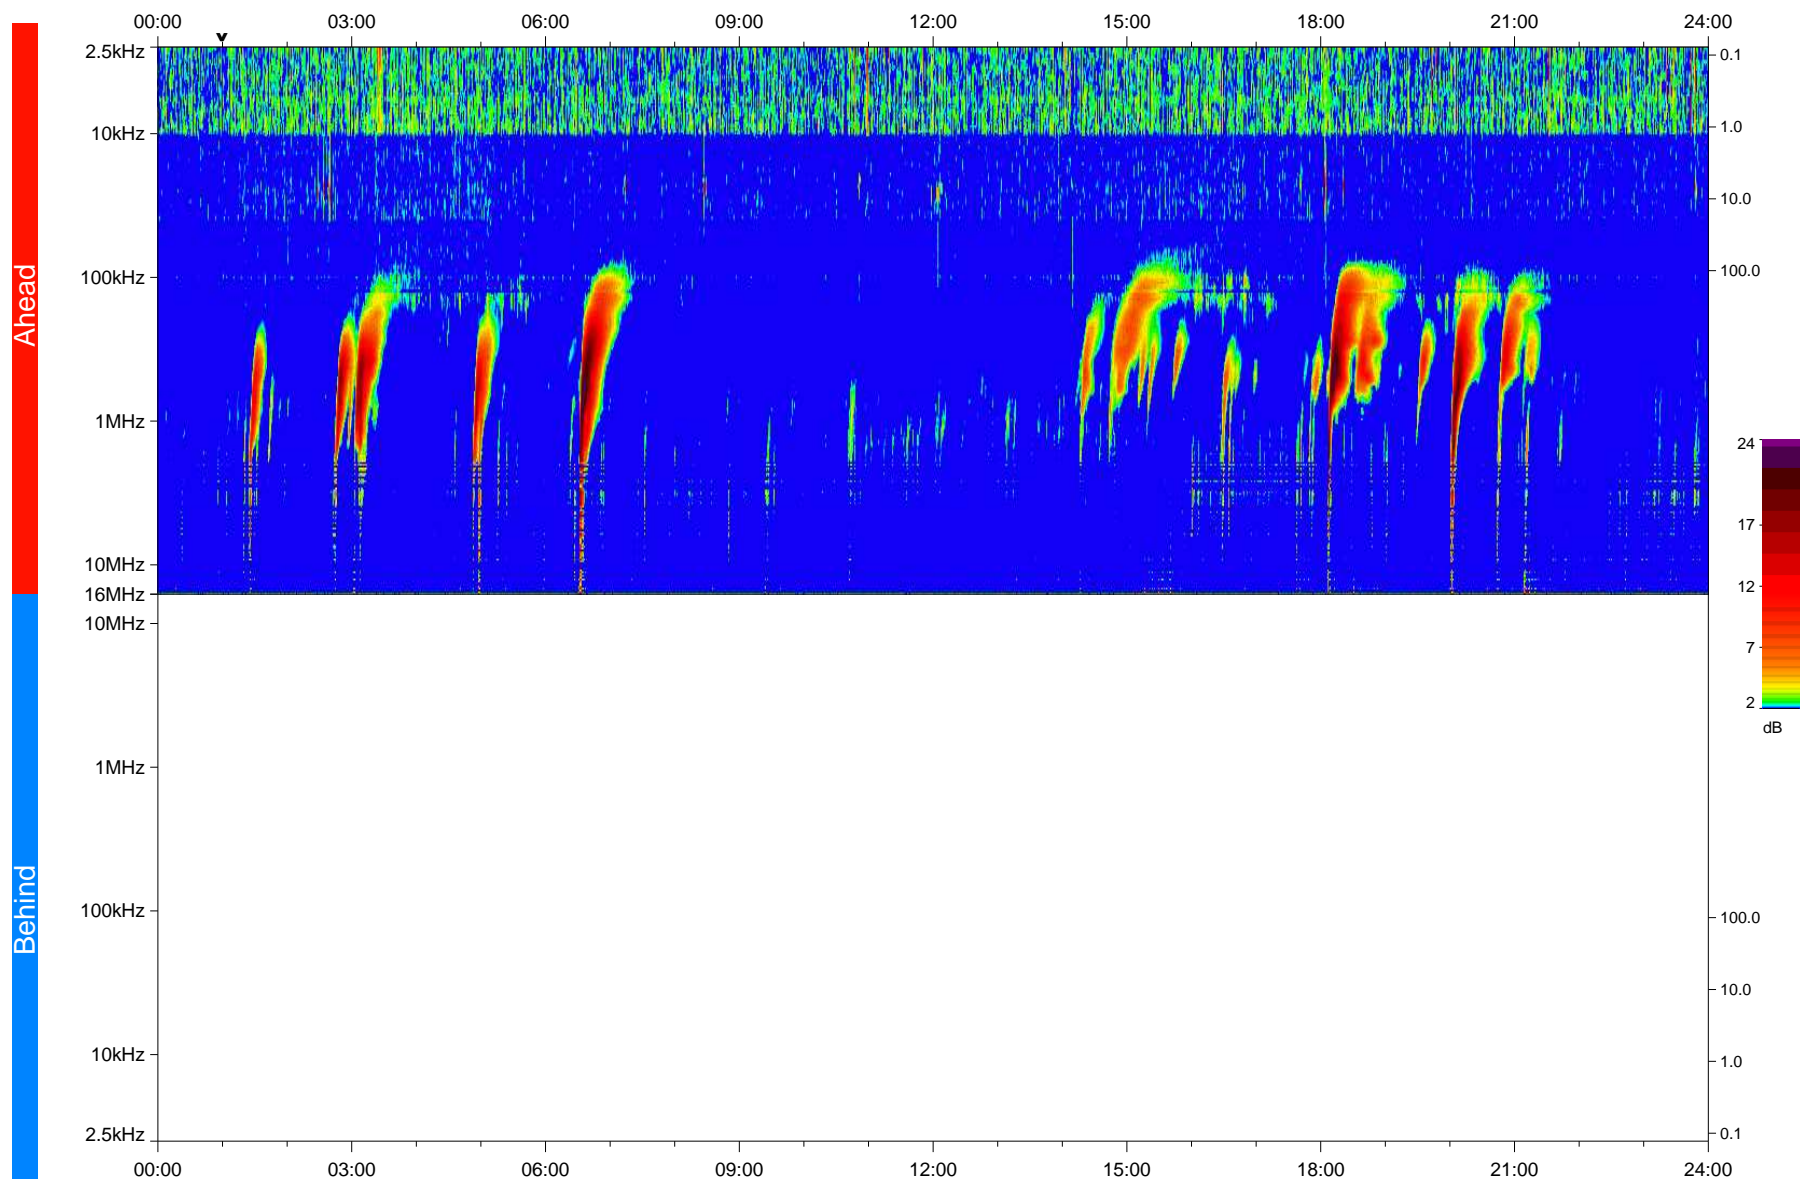

STEREO/WAVES Daily Summary - 19-Mar-2023 (DOY 078)

Ahead source file: swaves_ahead_2023_078_1_05.fin
Ahead PSE Angle: -12.2°

Behind PSE Angle: 8.3°
Behind source file: No STEREO-B data

Time (UTC)

file: stereo_swaves_daily-summary_color_20230319_v04
made by: space.umn.edu on macOS with IDL 8.8.2 on 2023-04-19 09:55:05, with TMatlab V946 / dynspec V311