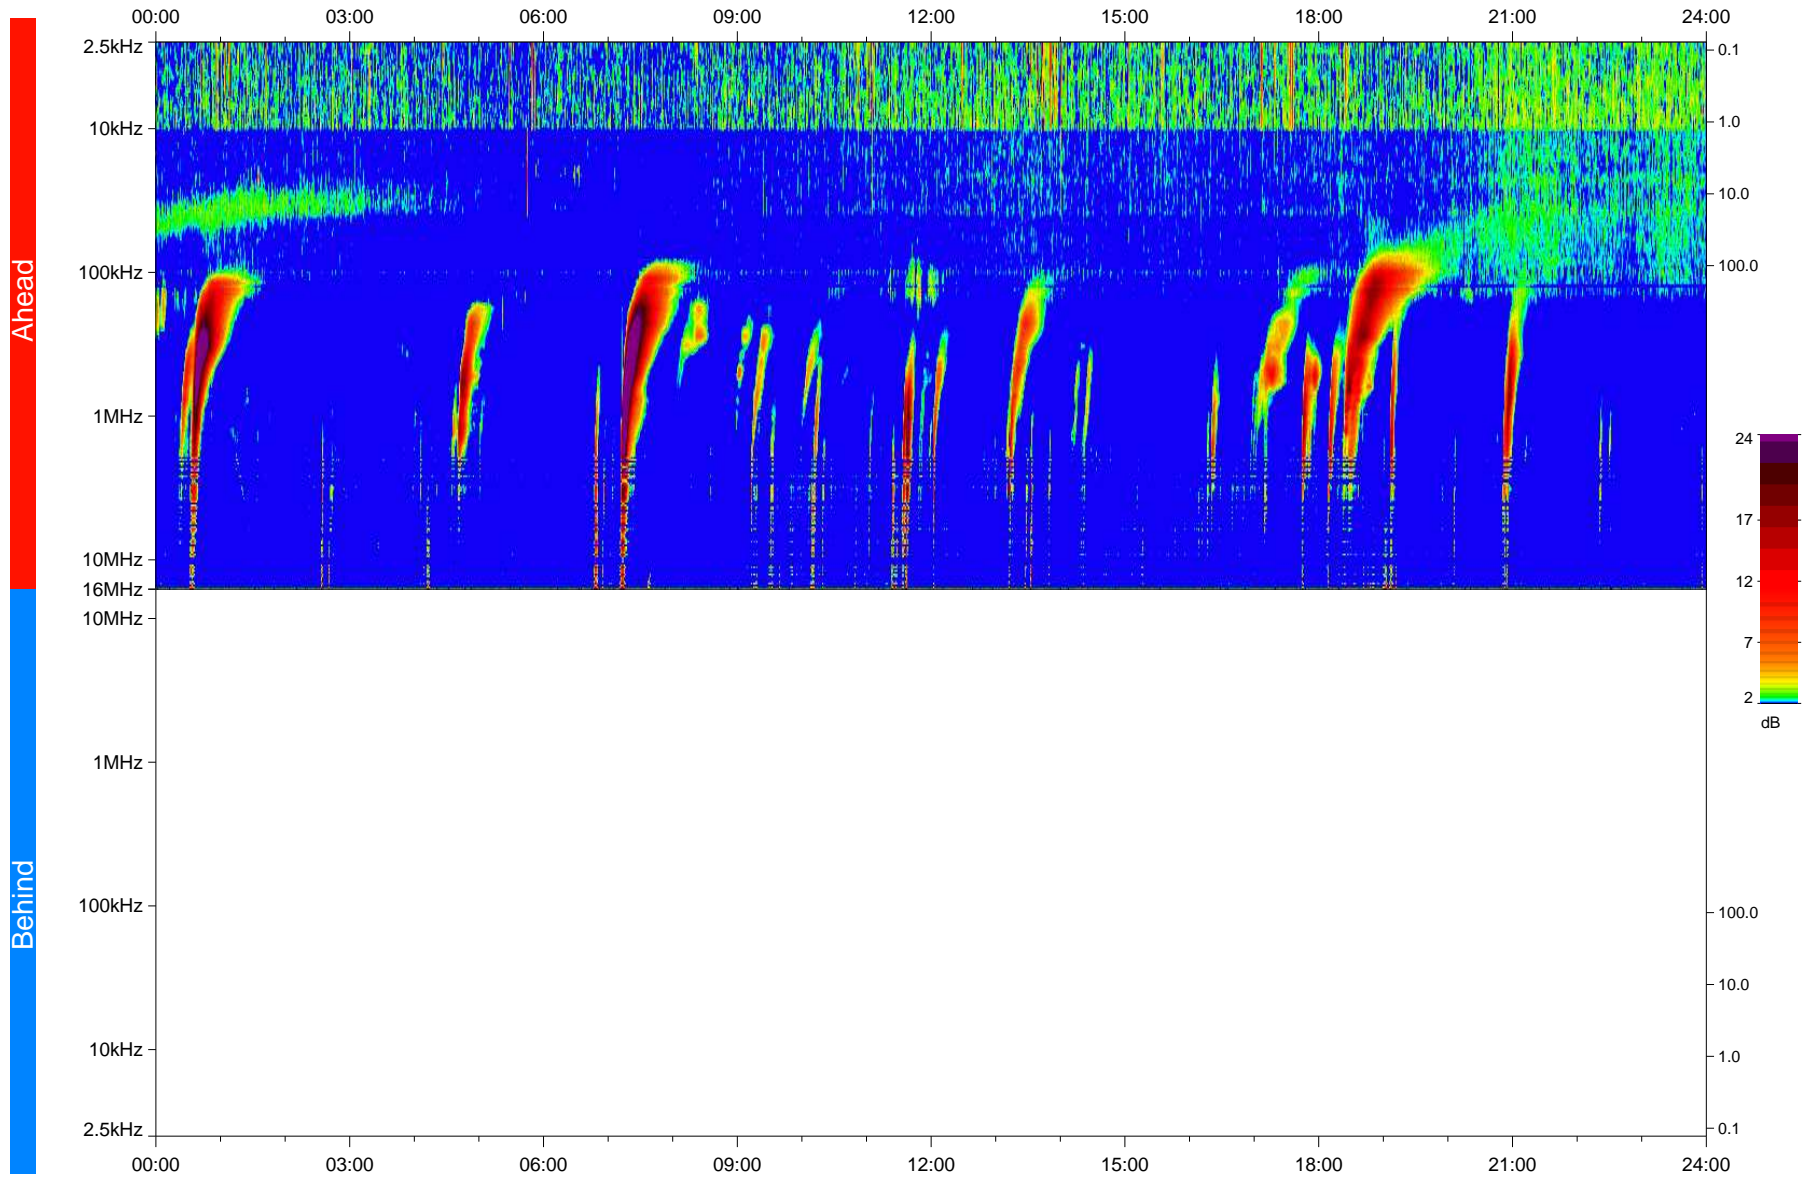

STEREO/WAVES Daily Summary - 18-Mar-2023 (DOY 077)

Ahead source file: swaves_ahead_2023_077_1_05.fin
Ahead PSE Angle: -12.2°

Behind PSE Angle: 8.3°
Behind source file: No STEREO-B data

Time (UTC)

file: stereo_swaves_daily-summary_color_20230318_v04
made by: space.umn.edu on macOS with IDL 8.8.2 on 2023-04-18 19:51:50, with Tlib V946 / dynspec V311