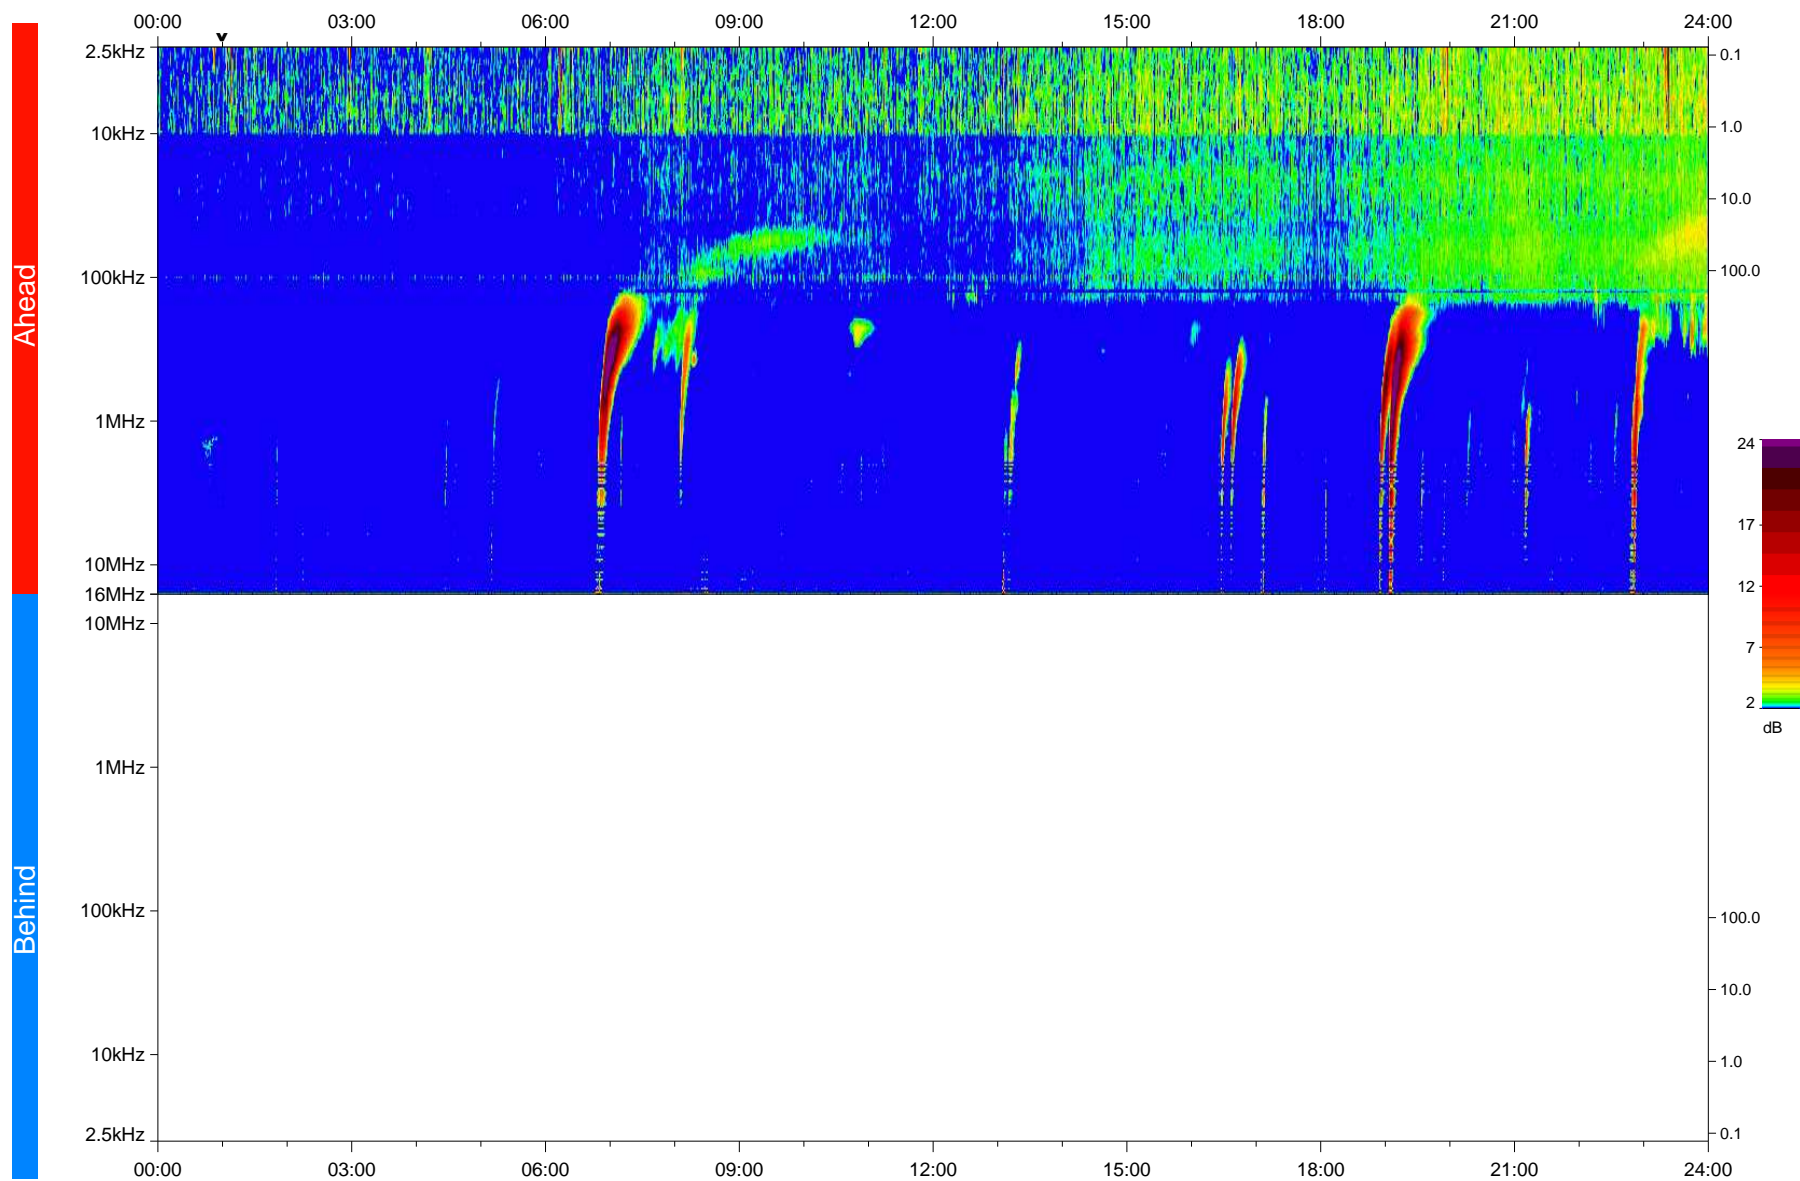

# STEREO/WAVES Daily Summary - 17-Mar-2023 (DOY 076)

Ahead source file: swaves\_ahead\_2023\_076\_1\_05.fin  
Ahead PSE Angle:  $-12.2^\circ$

Behind PSE Angle:  $8.3^\circ$   
Behind source file: No STEREO-B data

Time (UTC)

file: stereo\_swaves\_daily-summary\_color\_20230317\_v04  
made by: space.umn.edu on macOS with IDL 8.8.2 on 2023-04-17 16:21:49, with TMLib V946 / dynspec V311