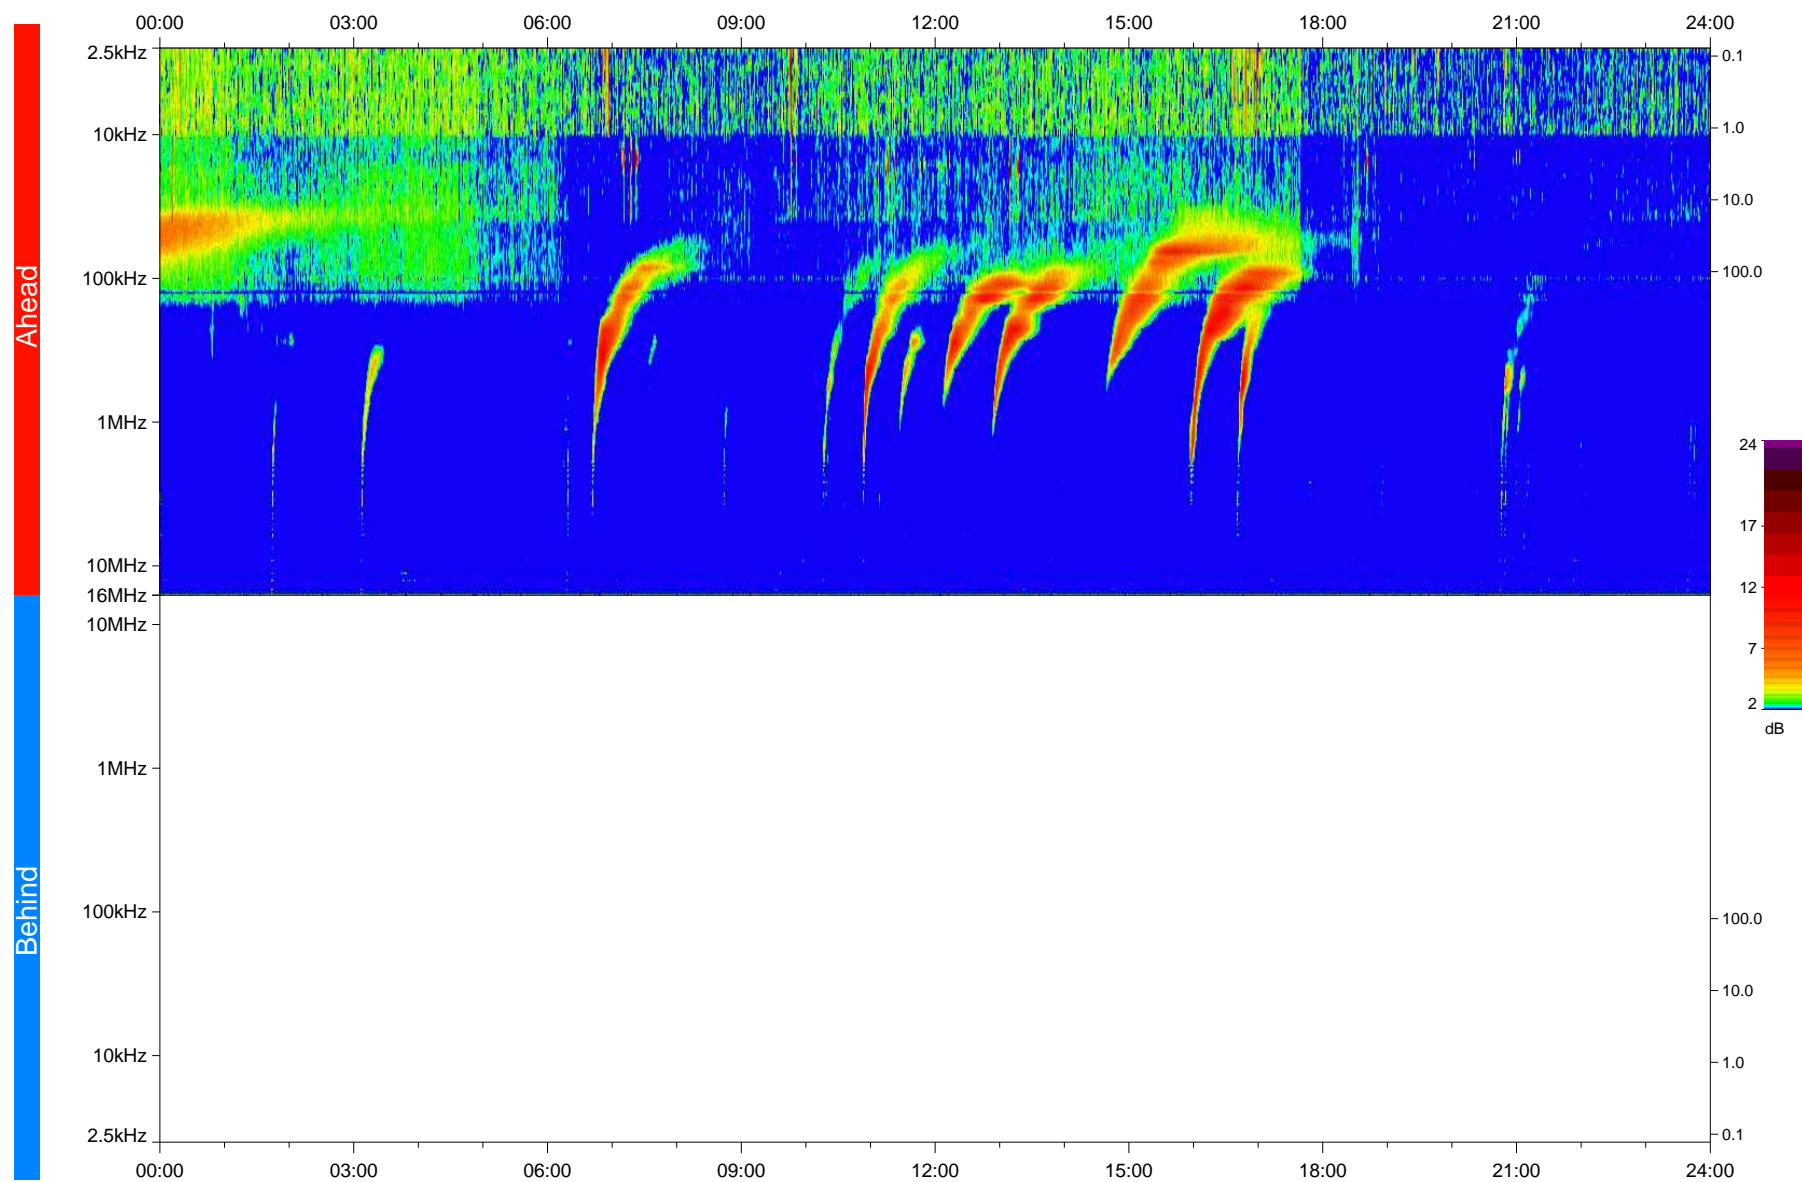

STEREO/WAVES Daily Summary - 16-Mar-2023 (DOY 075)

Ahead source file: swaves_ahead_2023_075_1_05.fin
Ahead PSE Angle: -12.3°

Behind PSE Angle: 8.4°
Behind source file: No STEREO-B data

Time (UTC)

file: stereo_swaves_daily-summary_color_20230316_v04
made by: space.umn.edu on macOS with IDL 8.8.2 on 2023-04-17 16:20:35, with TLib V946 / dynspec V311