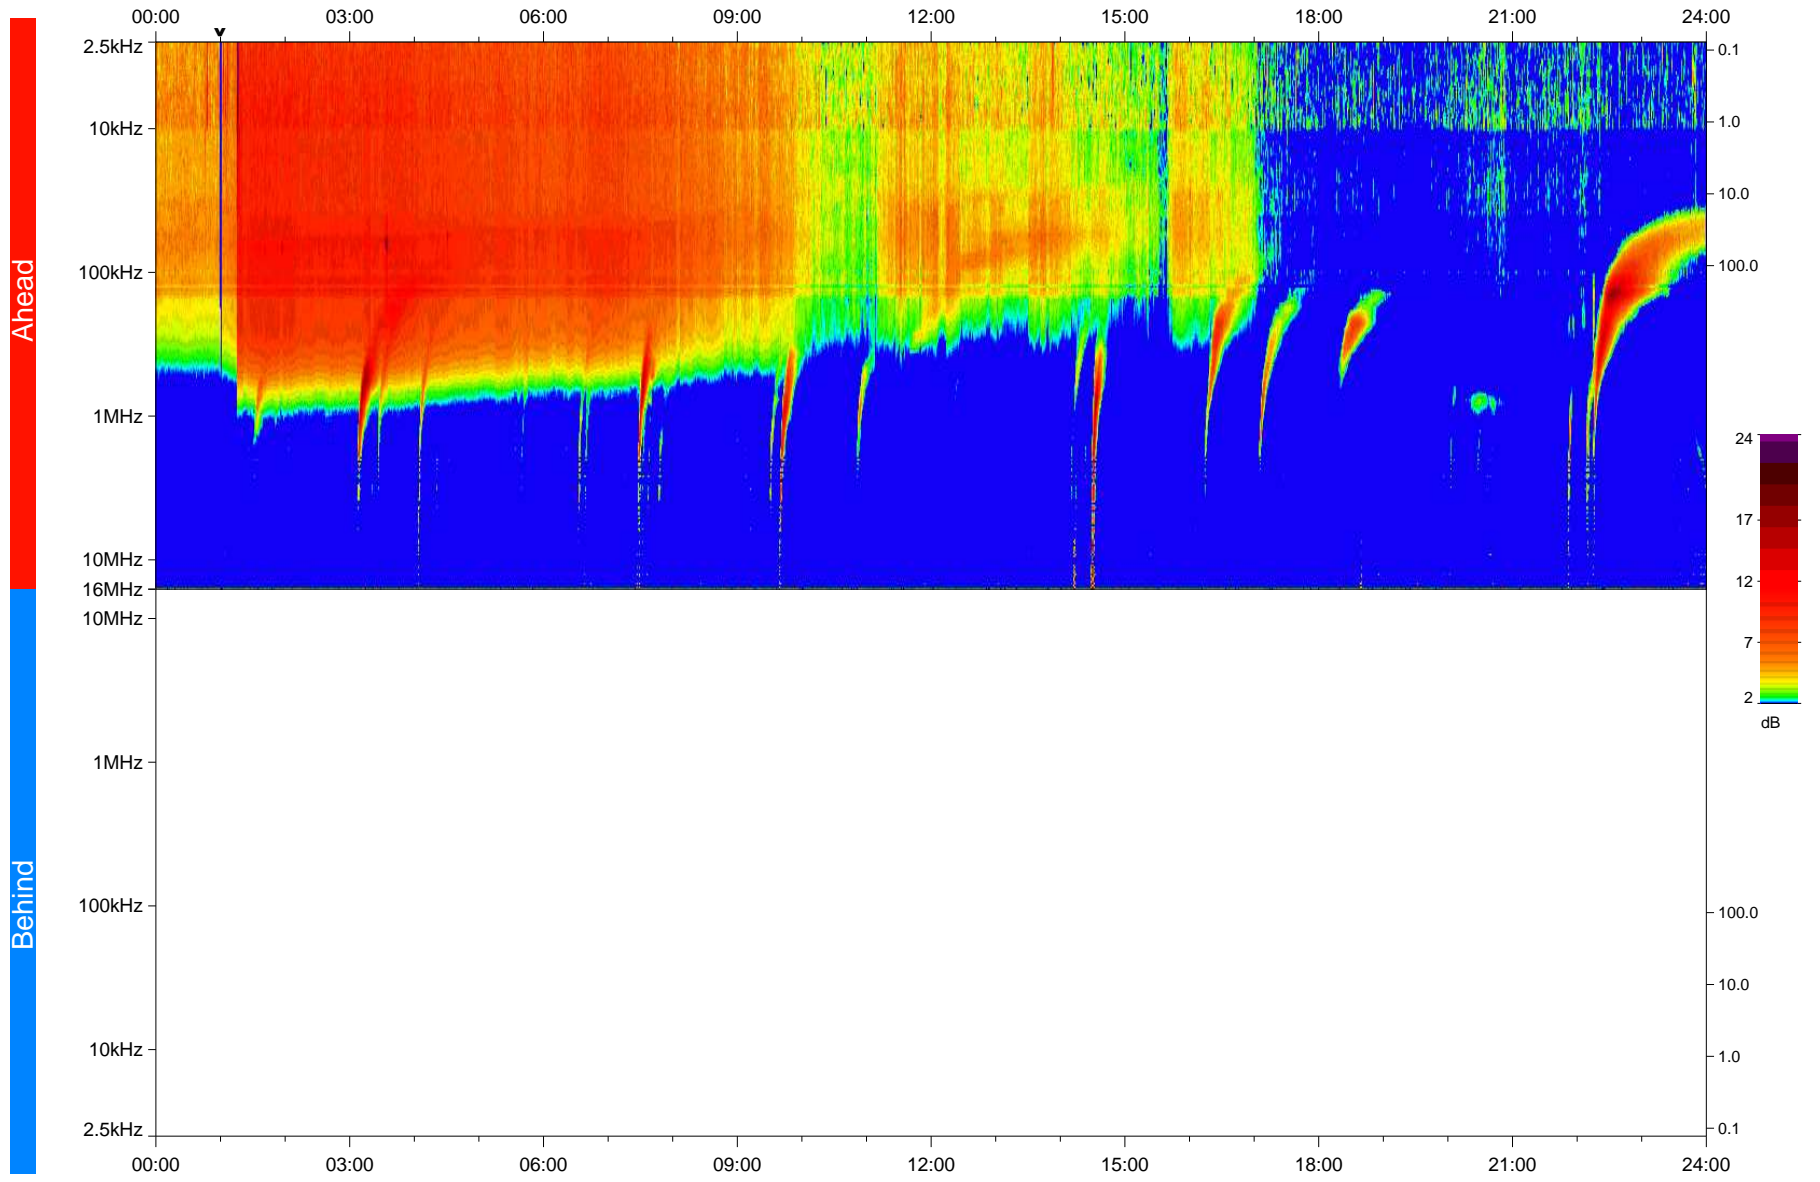

# STEREO/WAVES Daily Summary - 15-Mar-2023 (DOY 074)

Ahead source file: swaves\_ahead\_2023\_074\_1\_05.fin  
Ahead PSE Angle: -12.3°

Behind PSE Angle: 8.4°  
Behind source file: No STEREO-B data

Time (UTC)

file: stereo\_swaves\_daily-summary\_color\_20230315\_v04  
made by: space.umn.edu on macOS with IDL 8.8.2 on 2023-04-17 16:19:21, with TLib V946 / dynspec V311